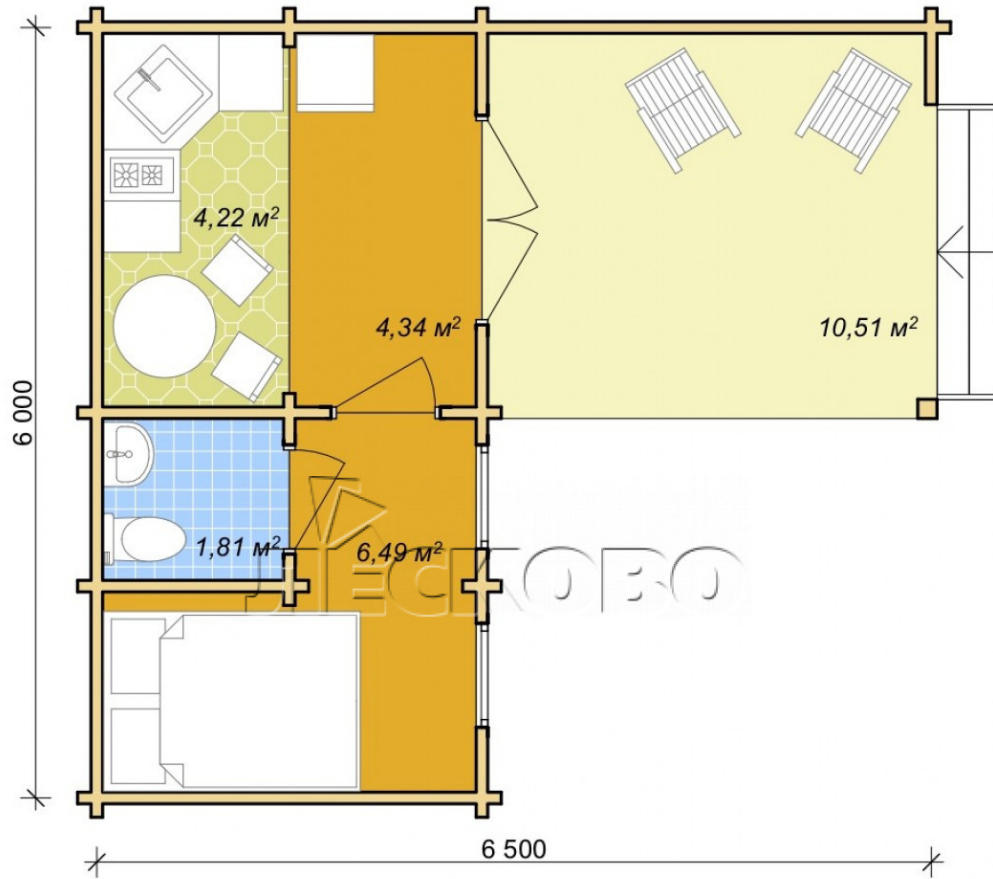

## Log Cabin "DS" series 3.5×3

Project Dimensions

6.3 × 6.8 / 29 m<sup>2</sup>

Full house set

**4,979 €**

## Project planning

## House Kit

- Wall kit: 44 × 145mm mini-chamber drying chamber with bowls for the project. The material of the tree is spruce, pine (GOST 8486). Humidity 12-14%. The height of the walls is 2.16 m;
- Logs, lower harness: board 45 × 145 mm chamber drying 10-12%;

- Floors: floorboard 35 mm, Chamber drying;
- Ceiling: imitation of a bar 20 × 135 mm, Chamber drying;
- Wooden windows, glass 4 mm, Single. Treatment with a colorless antiseptic. Hardware;

Window 0.84×1.885  
м.2 шт.