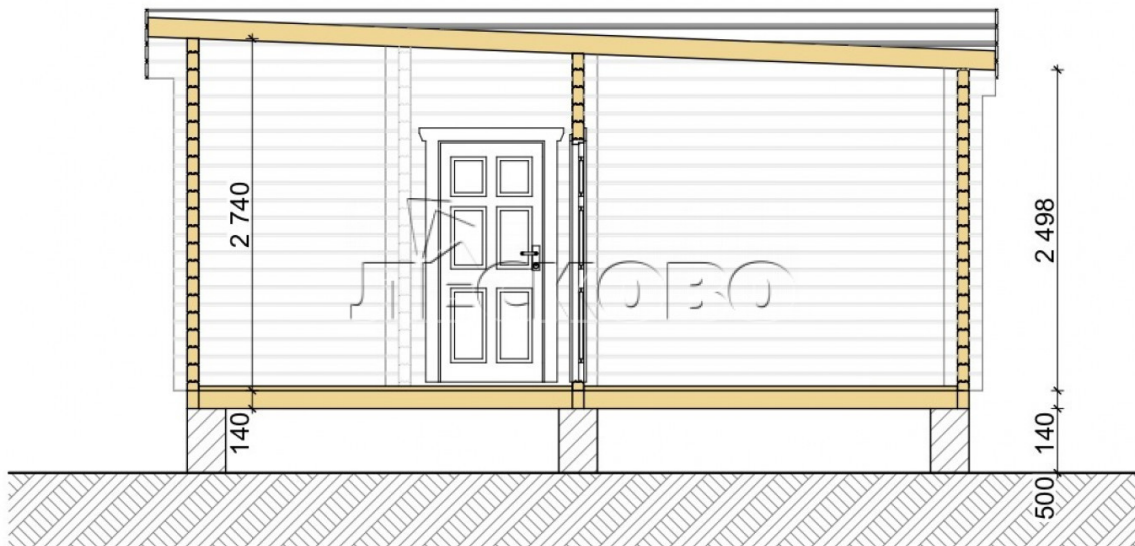

## Log Cabin "DS" series 3.5×3

Project Dimensions

6.3 × 6.8 / 29 m<sup>2</sup>

Full house set

**4,979 €**

## House Kit

- Wall kit: 44 × 145mm mini-chamber drying chamber with bowls for the project. The material of the tree is spruce, pine (GOST 8486). Humidity 12-14%. The height of the walls is 2.16 m;
- Logs, lower harness: board 45 × 145 mm chamber drying 10-12%;