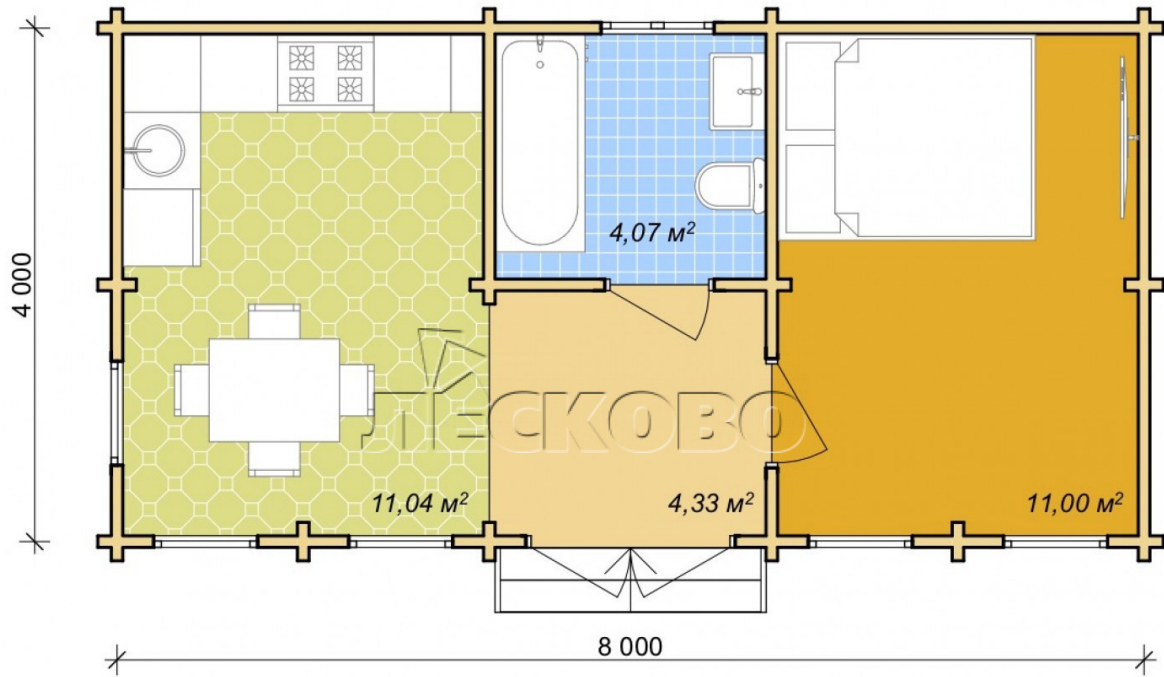

Log Cabin "DS" series 3.5×3

Project Dimensions

4.3 × 8.3 / 32 m²

Full house set

6,167 €

Timber

45 MM

65 MM
+ 1,376 €

Project planning

House Kit

- Wall kit: 44 × 145mm mini-chamber drying chamber with bowls for the project. The material of the tree is spruce, pine (GOST 8486). Humidity 12-14%. The height of the walls is 2.16 m;
- Logs, lower harness: board 45 × 145 mm chamber drying 10-12%;

- Floors: floorboard 35 mm, Chamber drying;
- Ceiling: imitation of a bar 20 × 135 mm, Chamber drying;
- Wooden windows, glass 4 mm, Single. Treatment with a colorless antiseptic. Hardware;

0.87×0.78 м.1 шт.

Window 1.62×1.885
м.4 шт.

- Wooden doors;

1.62×1.885 м.1 шт.

7. Platbands: dry planed board 20 × 100 mm;

8. Roof: shingles.

9. Skirting board 35 mm.

+7 (927) 738-08-11

г. Самара, ул. Дачная, д. 28, оф. 7