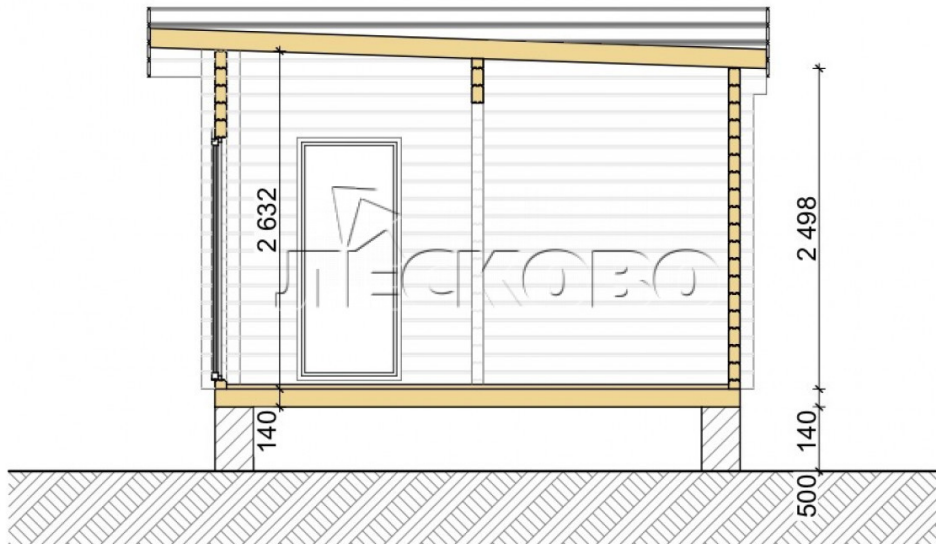

Log Cabin "DS" series 3.5×3

Project Dimensions

4.3 × 8.3 / 32 m²

Full house set

6,167 €

Timber

45 MM

65 MM
+ 1,376 €

Project planning

House Kit

- Wall kit: 44 × 145mm mini-chamber drying chamber with bowls for the project. The material of the tree is spruce, pine (GOST 8486). Humidity 12-14%. The height of the walls is 2.16 m;
- Logs, lower harness: board 45 × 145 mm chamber drying 10-12%;

- Floors: floorboard 35 mm, Chamber drying;
- Ceiling: imitation of a bar 20 × 135 mm, Chamber drying;
- Wooden windows, glass 4 mm, Single. Treatment with a colorless antiseptic. Hardware;

0.87×0.78 м.1 шт.

Window 1.62×1.885
м.4 шт.

- Wooden doors;

1.62×1.885 м.1 шт.

7. Platbands: dry planed board 20 × 100 mm;

8. Roof: shingles.

9. Skirting board 35 mm.

+7 (927) 738-08-11

г. Самара, ул. Дачная, д. 28, оф. 7