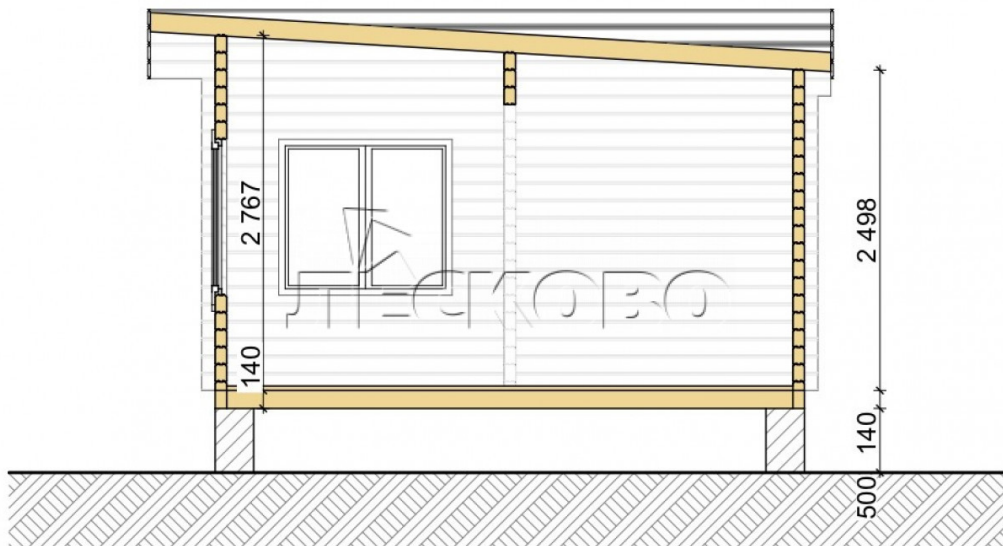

## Log Cabin "DS" series 3.5×3

Project Dimensions

4.8 × 8.7 / 38 m<sup>2</sup>

Full house set

**6,717 €**

### Timber

45 MM

65 MM  
+ 1,649 €

## House Kit

- Wall kit: 44 × 145mm mini-chamber drying chamber with bowls for the project. The material of the tree is spruce, pine (GOST 8486). Humidity 12-14%. The height of the walls is 2.16 m;
- Logs, lower harness: board 45 × 145 mm chamber drying 10-12%;