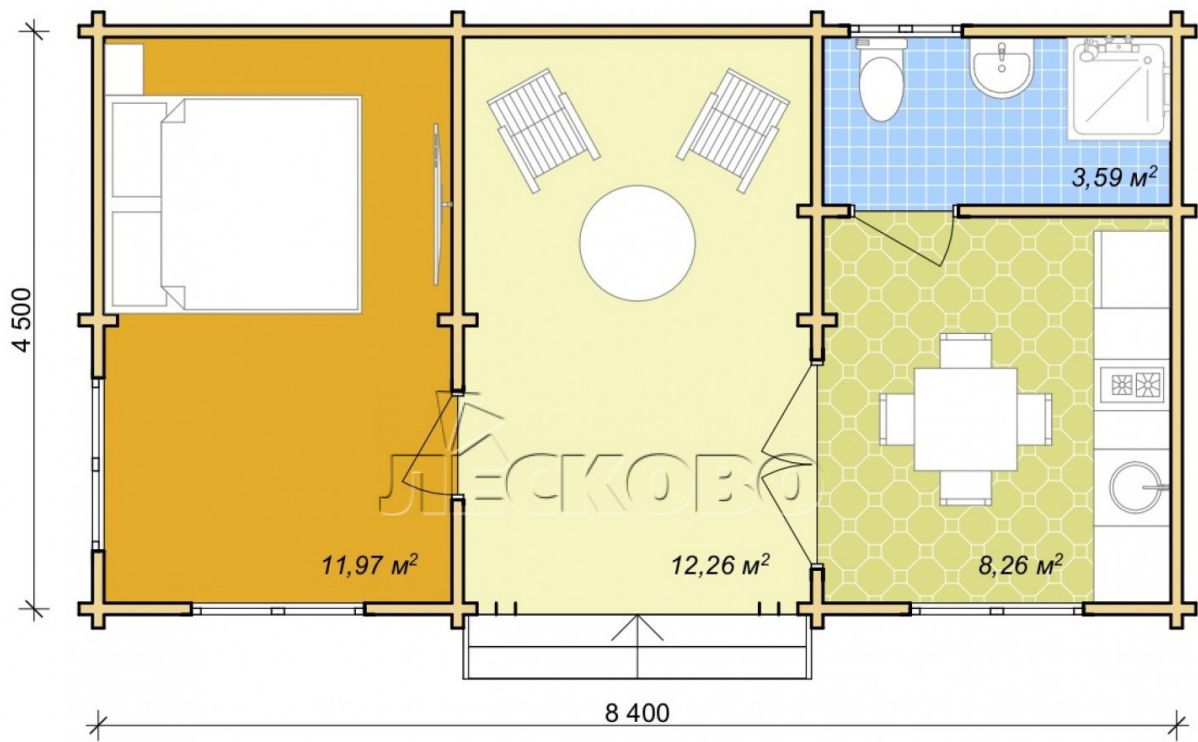

## Log Cabin "DS" series 3.5×3

Project Dimensions

4.8 × 8.7 / 38 m<sup>2</sup>

Full house set

**6,717 €**

## House Kit

- Wall kit: 44 × 145mm mini-chamber drying chamber with bowls for the project. The material of the tree is spruce, pine (GOST 8486). Humidity 12-14%. The height of the walls is 2.16 m;
- Logs, lower harness: board 45 × 145 mm chamber drying 10-12%;

- Floors: floorboard 35 mm, Chamber drying;
- Ceiling: imitation of a bar 20 × 135 mm, Chamber drying;
- Wooden windows, glass 4 mm, Single. Treatment with a colorless antiseptic. Hardware;

Window 1.34×1.17  
м.3 шт.

0.87×0.78 м.1 шт.

- Wooden doors;

1 шт.

0.84×1.885 м.  
glass.1 шт.

1.62×1.885 м.1 шт.

7. Platbands: dry planed board 20 × 100 mm;

8. Roof: shingles.

9. Skirting board 35 mm.