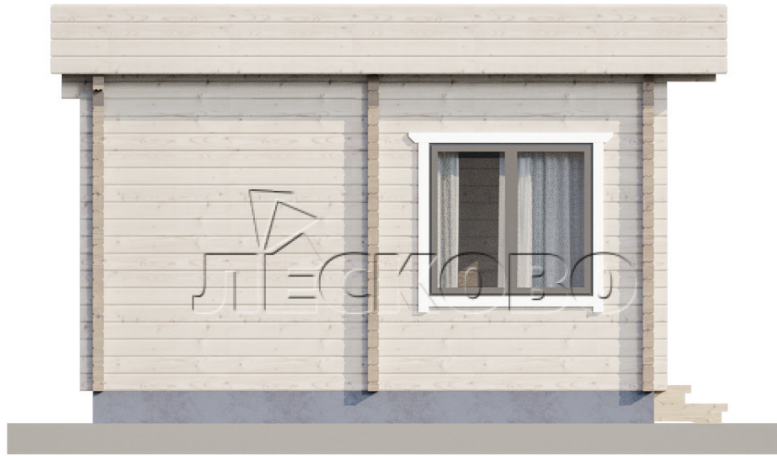

## Log Cabin "DS" series 3.5×3

Project Dimensions

4.8 × 8.7 / 38 m<sup>2</sup>

Full house set

**6,717 €**

### Timber

45 MM

65 MM  
+ 1,649 €

## House Kit

- Wall kit: 44 × 145mm mini-chamber drying chamber with bowls for the project. The material of the tree is spruce, pine (GOST 8486). Humidity 12-14%. The height of the walls is 2.16 m;
- Logs, lower harness: board 45 × 145 mm chamber drying 10-12%;