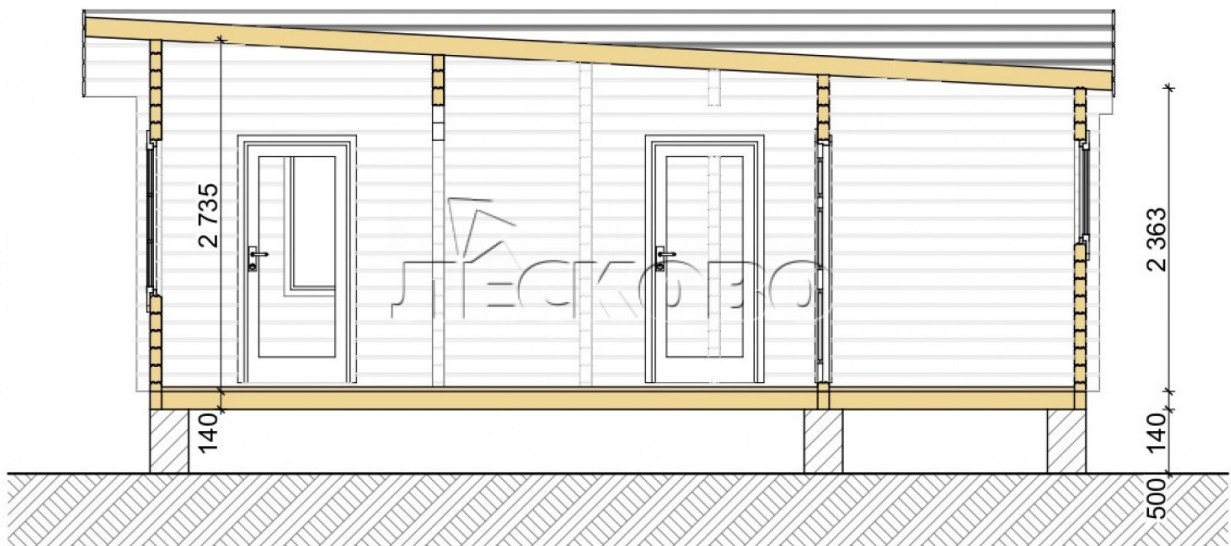

## Log Cabin "DS" series 3.5×3

Project Dimensions

7.5 × 9.3 / 65 m<sup>2</sup>

Full house set

**9,735 €**

### Timber

45 MM

65 MM  
+ 2,466 €

## House Kit

- Wall kit: 44 × 145mm mini-chamber drying chamber with bowls for the project. The material of the tree is spruce, pine (GOST 8486). Humidity 12-14%. The height of the walls is 2.16 m;
- Logs, lower harness: board 45 × 145 mm chamber drying 10-12%;

- Floors: floorboard 35 mm, Chamber drying;
- Ceiling: imitation of a bar 20 × 135 mm, Chamber drying;
- Wooden windows, glass 4 mm, Single. Treatment with a colorless antiseptic. Hardware;

Window 1.34×1.17  
м.6 шт.