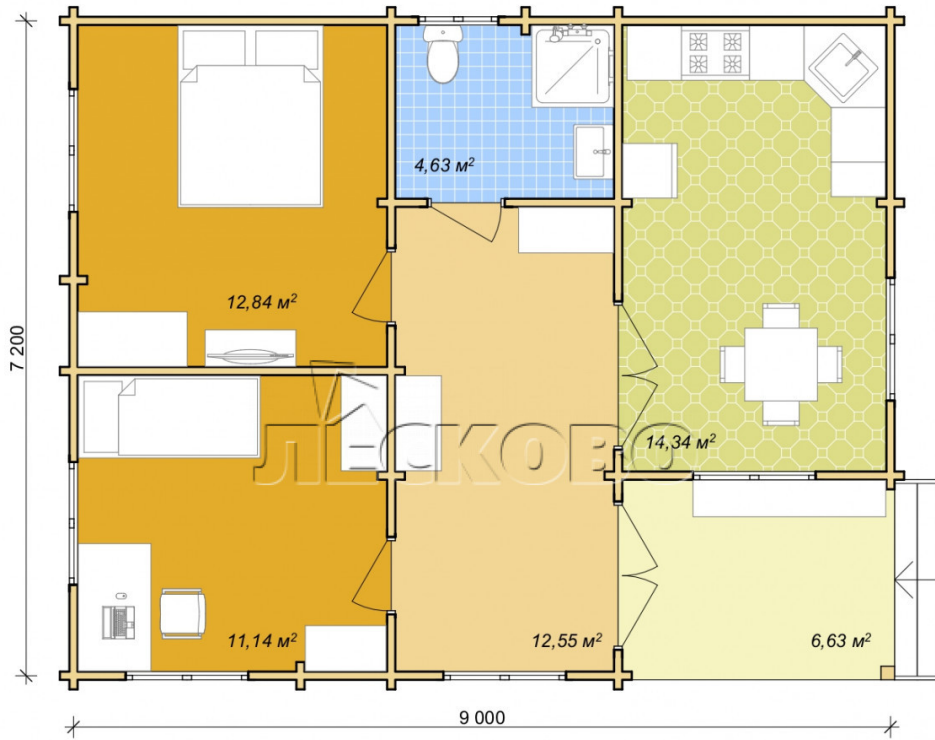

## Log Cabin "DS" series 3.5×3

Project Dimensions

7.5 × 9.3 / 65 m<sup>2</sup>

Full house set

**9,735 €**

## Project planning

## House Kit

- Wall kit: 44 × 145mm mini-chamber drying chamber with bowls for the project. The material of the tree is spruce, pine (GOST 8486). Humidity 12-14%. The height of the walls is 2.16 m;
- Logs, lower harness: board 45 × 145 mm chamber drying 10-12%;

- Floors: floorboard 35 mm, Chamber drying;
- Ceiling: imitation of a bar 20 × 135 mm, Chamber drying;
- Wooden windows, glass 4 mm, Single. Treatment with a colorless antiseptic. Hardware;

Window 1.34×1.17  
м.6 шт.