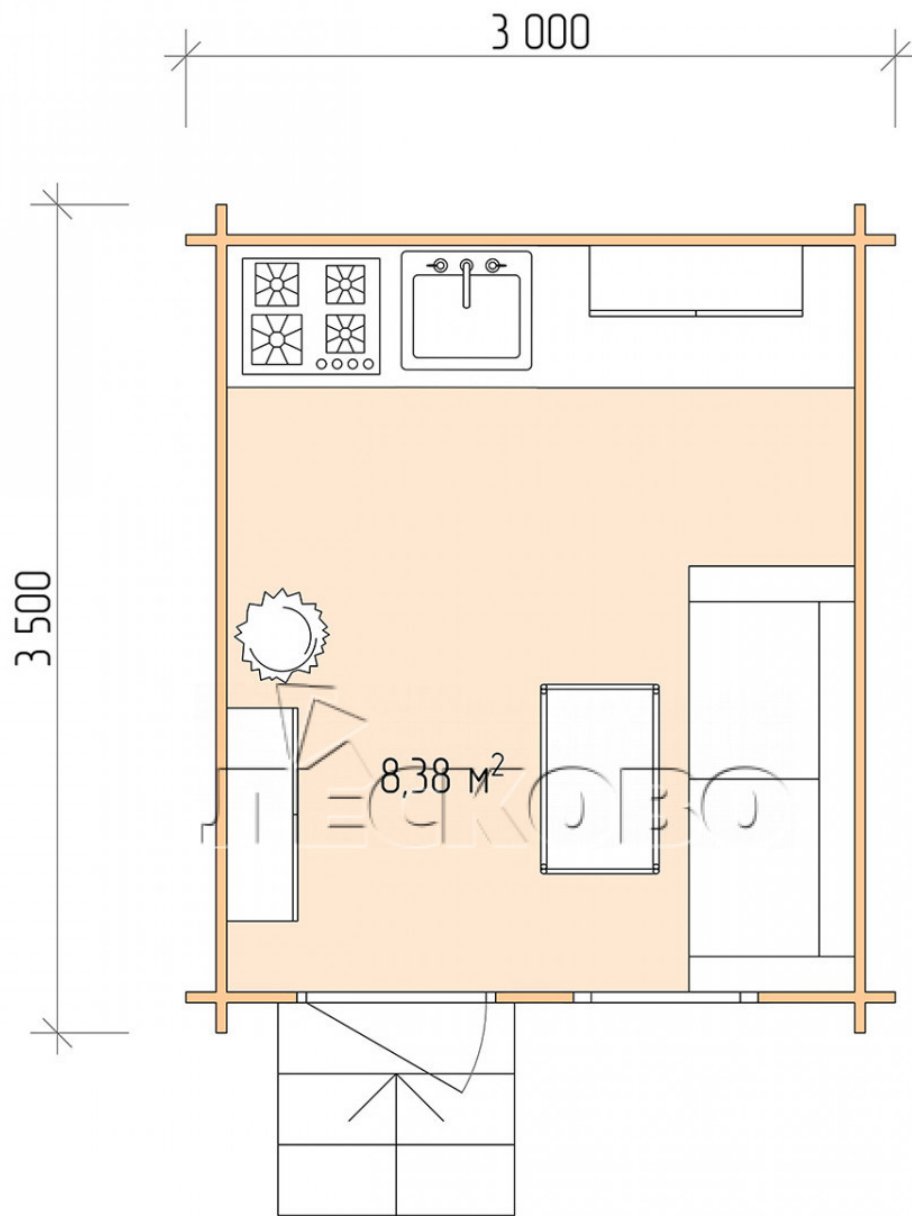

+7 (927) 738-08-11

г. Самара, ул. Дачная, д. 28, оф. 7