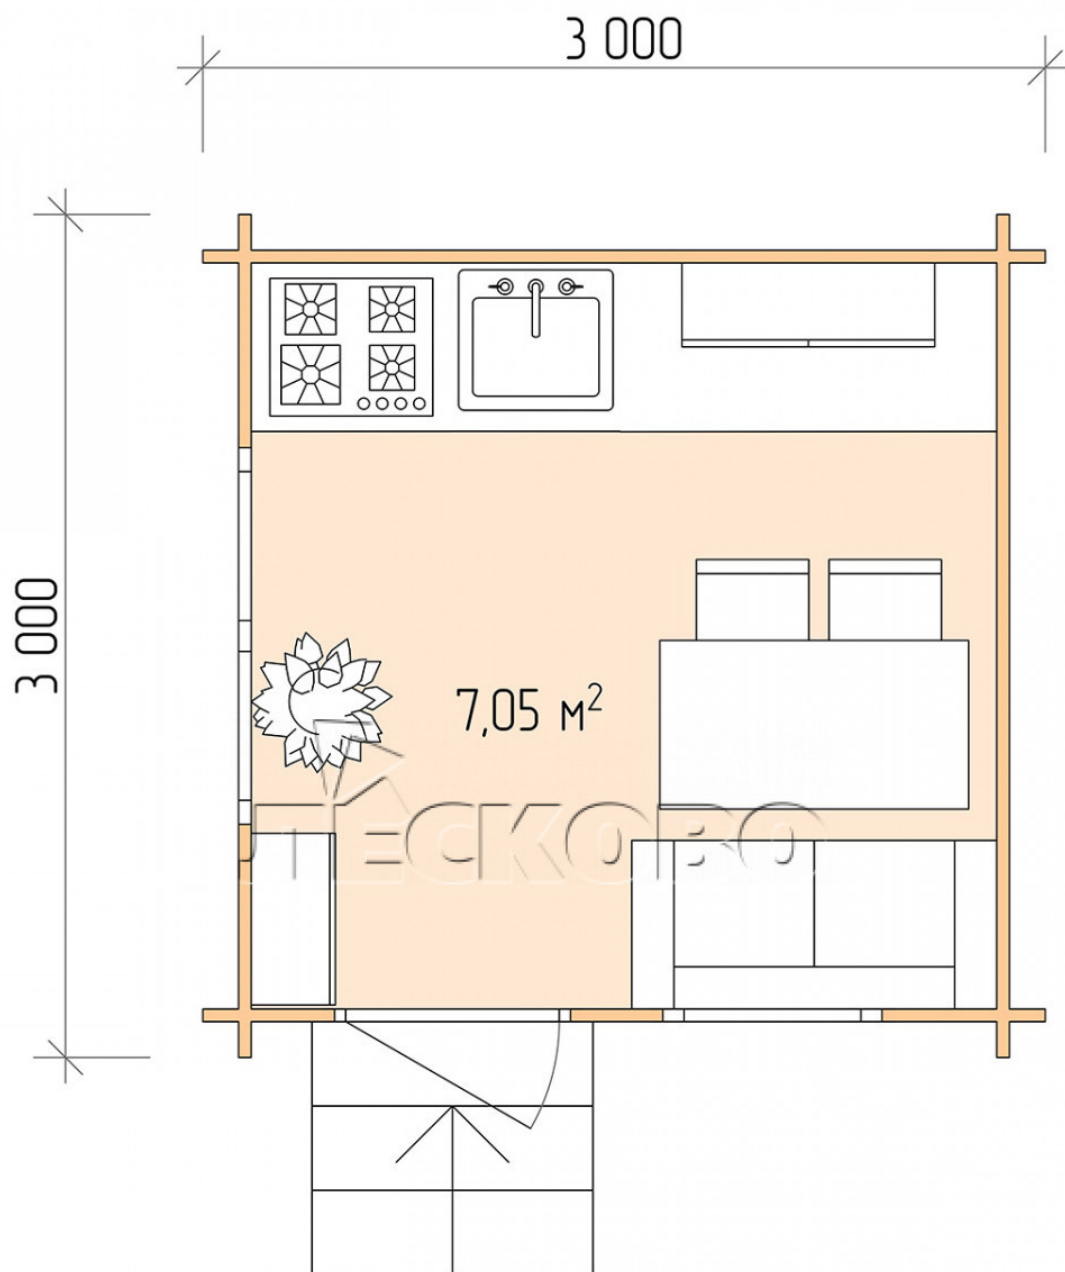

+7 (927) 738-08-11

г. Самара, ул. Дачная, д. 28, оф. 7