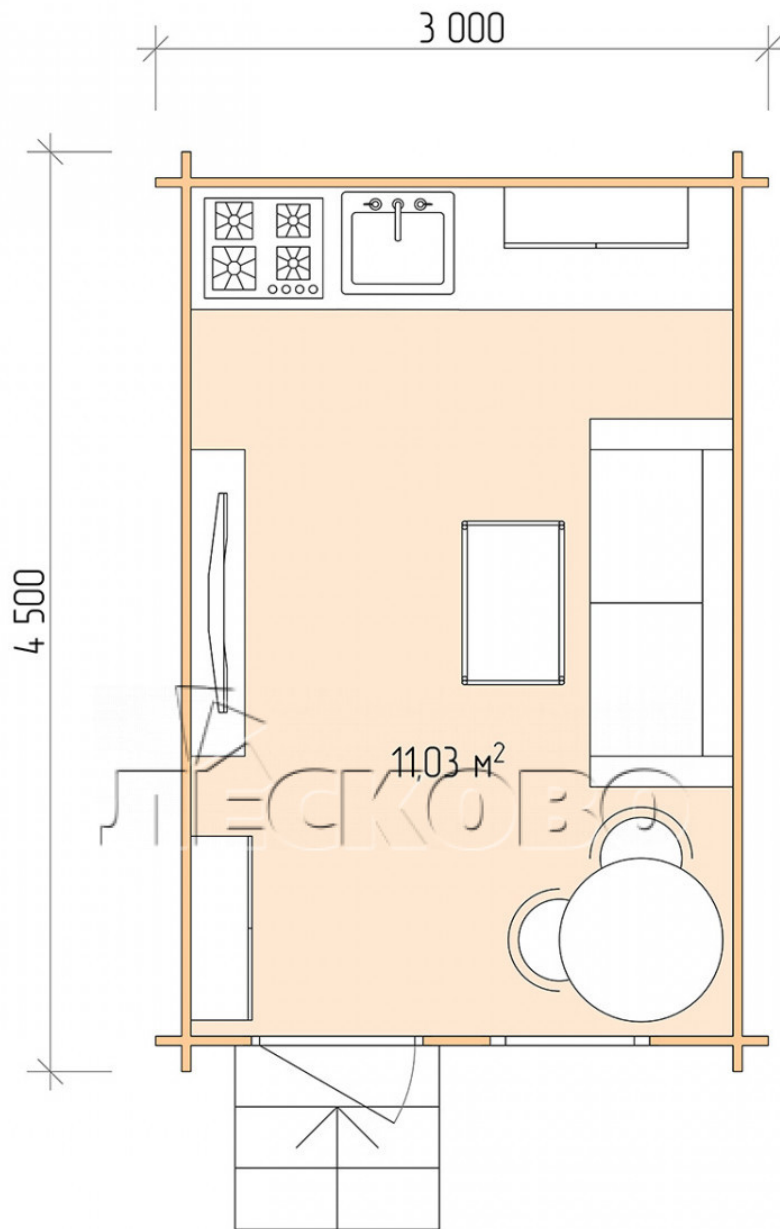

+7 (927) 738-08-11

г. Самара, ул. Дачная, д. 28, оф. 7