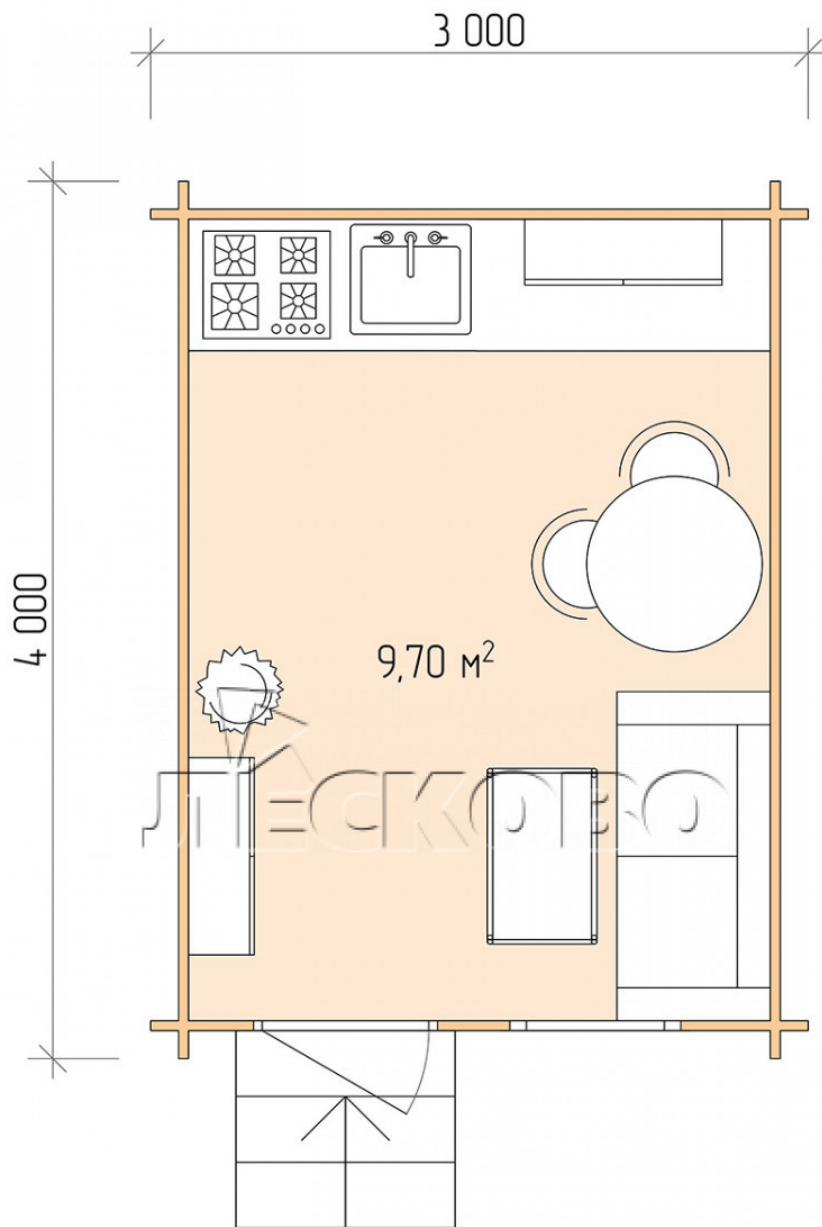

+7 (927) 738-08-11

г. Самара, ул. Дачная, д. 28, оф. 7