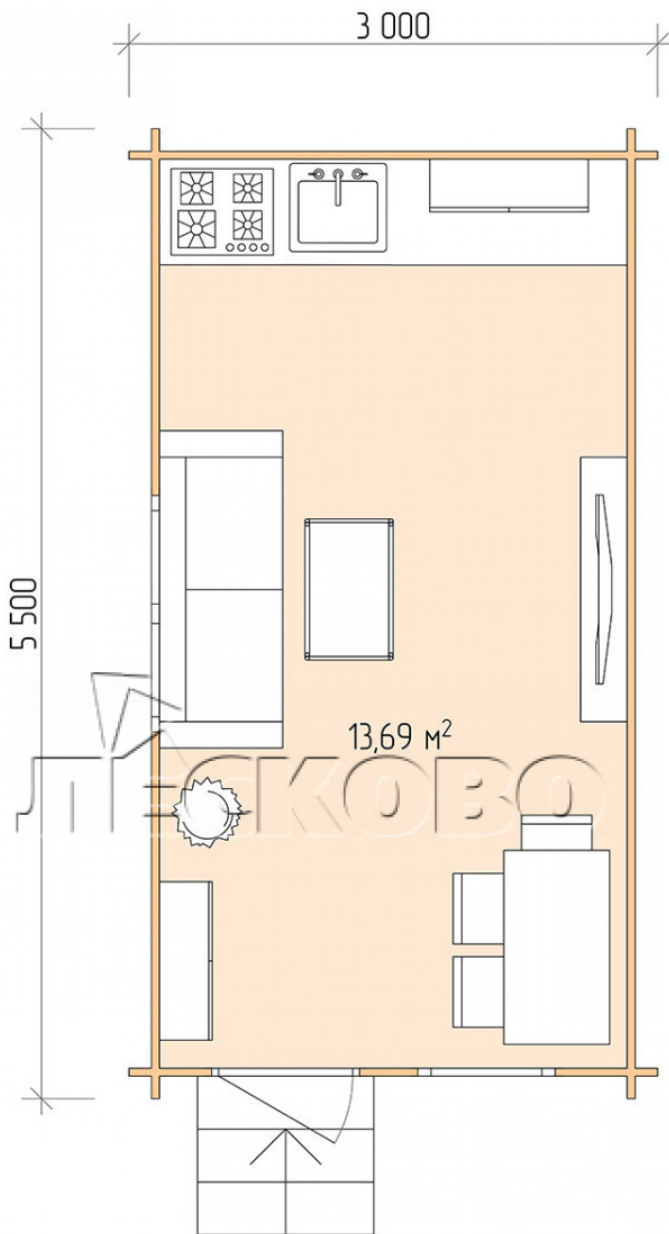

+7 (927) 738-08-11

г. Самара, ул. Дачная, д. 28, оф. 7