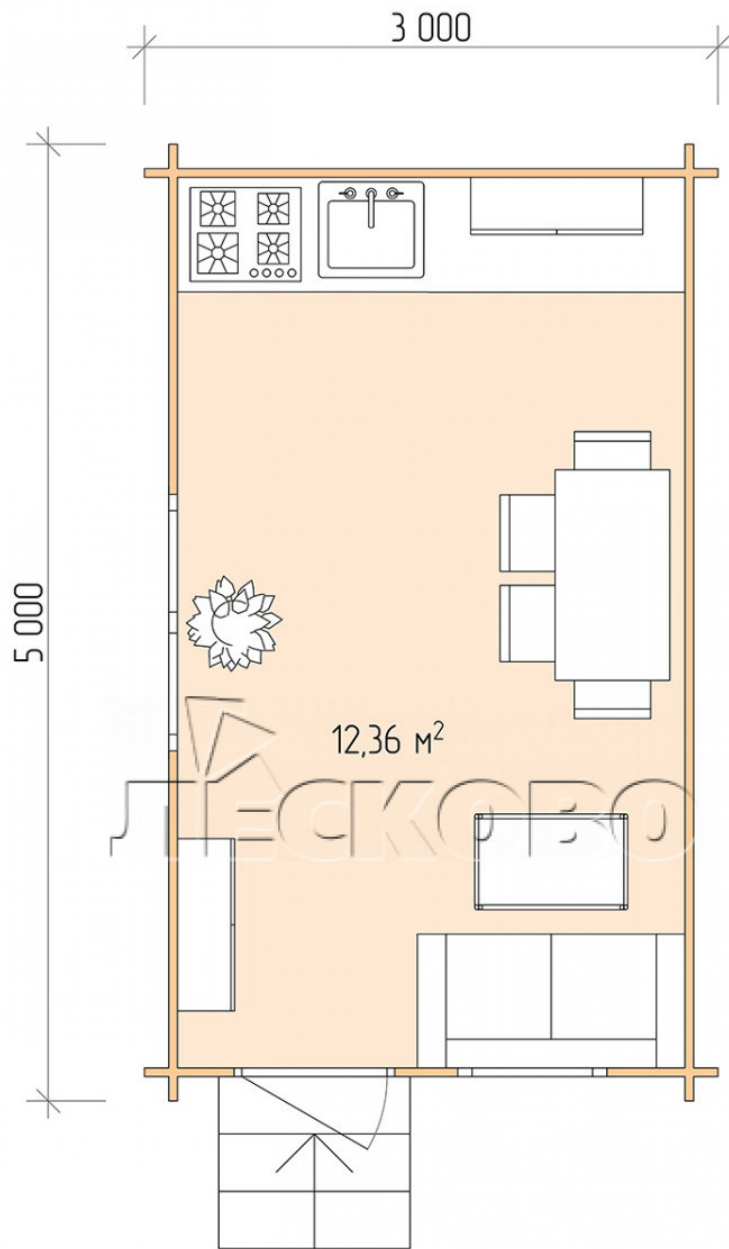

+7 (927) 738-08-11

г. Самара, ул. Дачная, д. 28, оф. 7