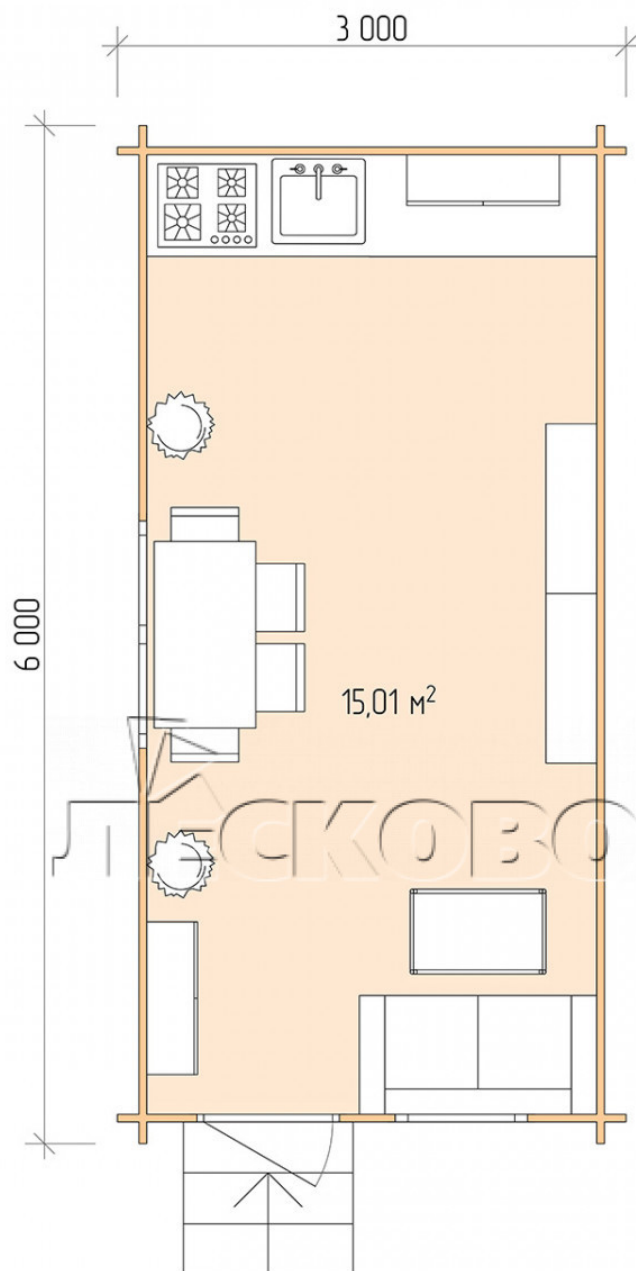

+7 (927) 738-08-11

г. Самара, ул. Дачная, д. 28, оф. 7