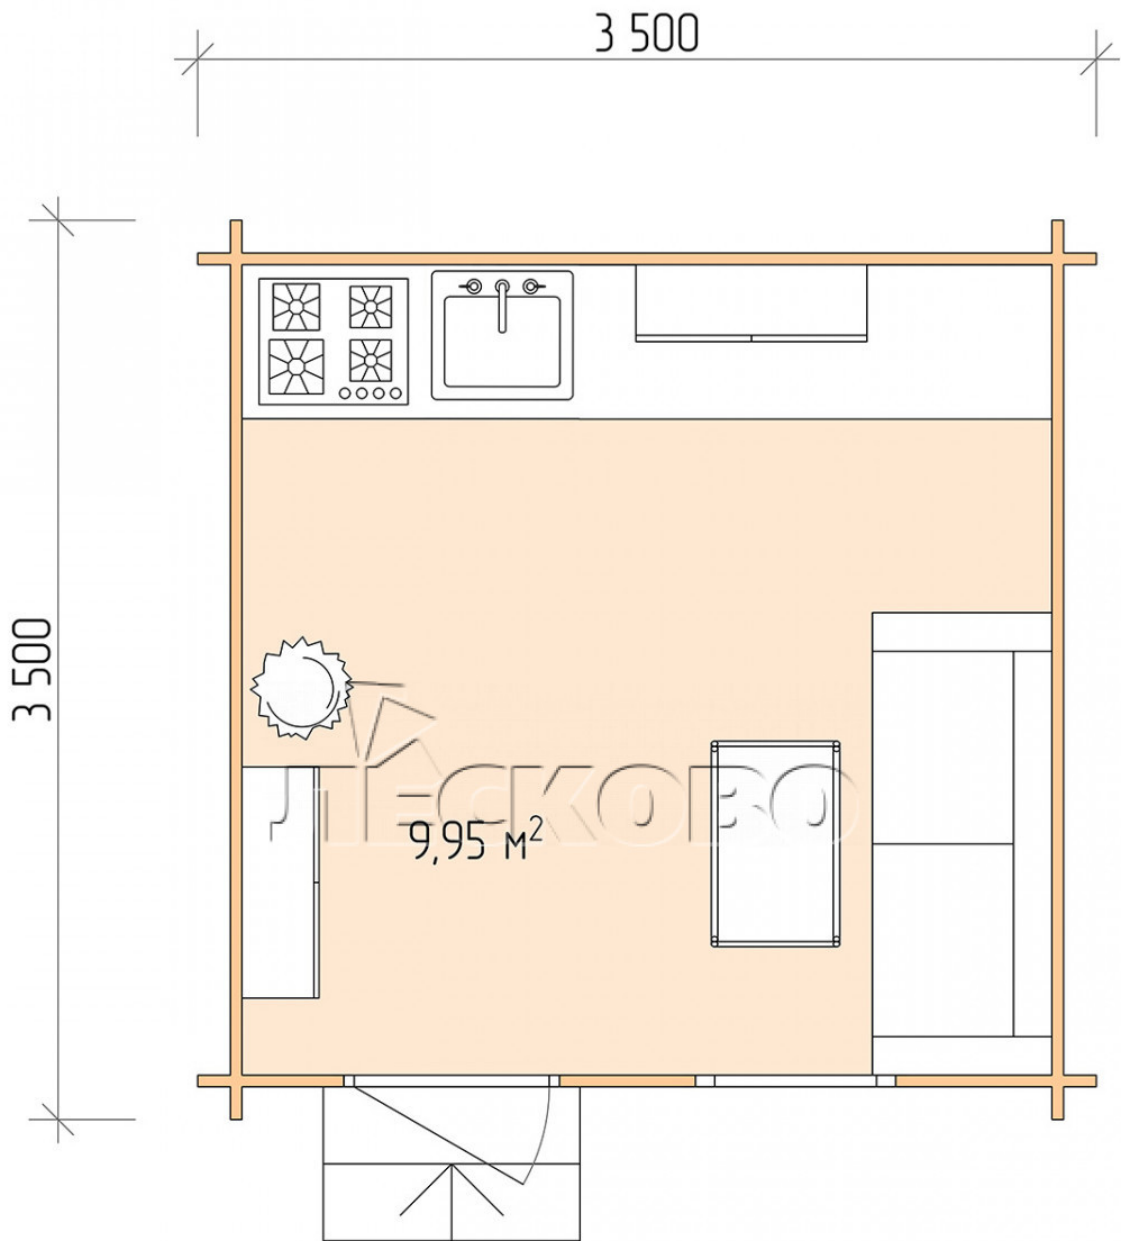

+7 (927) 738-08-11

г. Самара, ул. Дачная, д. 28, оф. 7