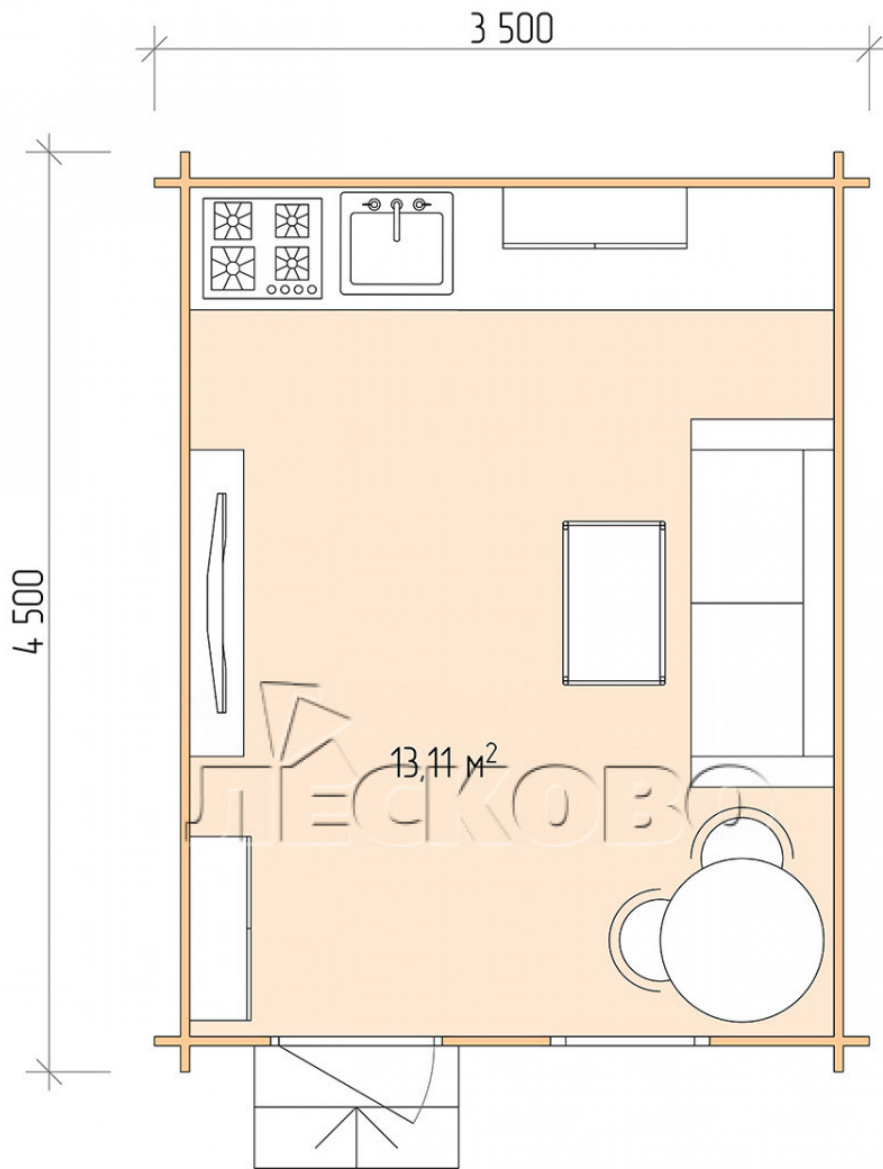

+7 (927) 738-08-11

г. Самара, ул. Дачная, д. 28, оф. 7