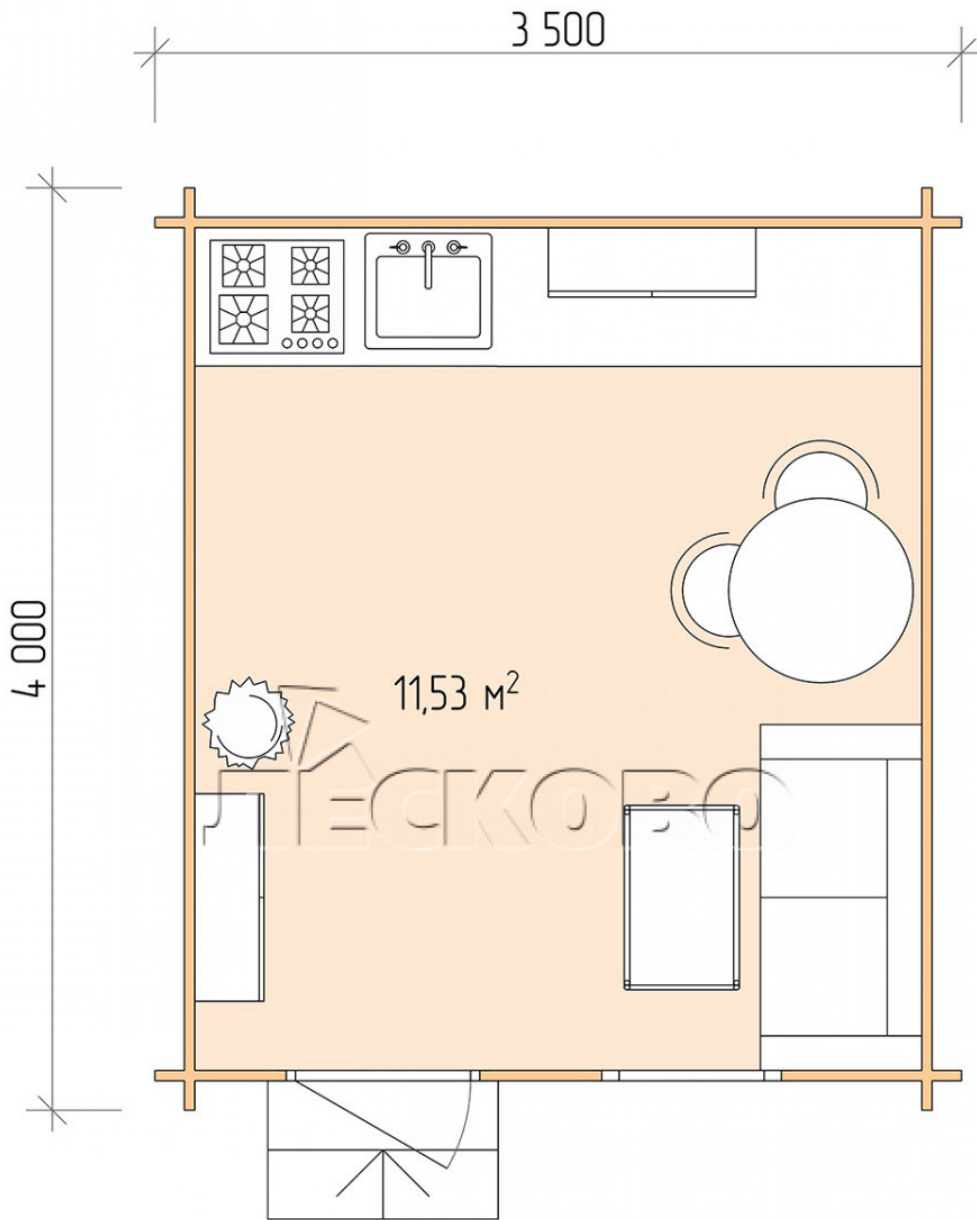

+7 (927) 738-08-11

г. Самара, ул. Дачная, д. 28, оф. 7