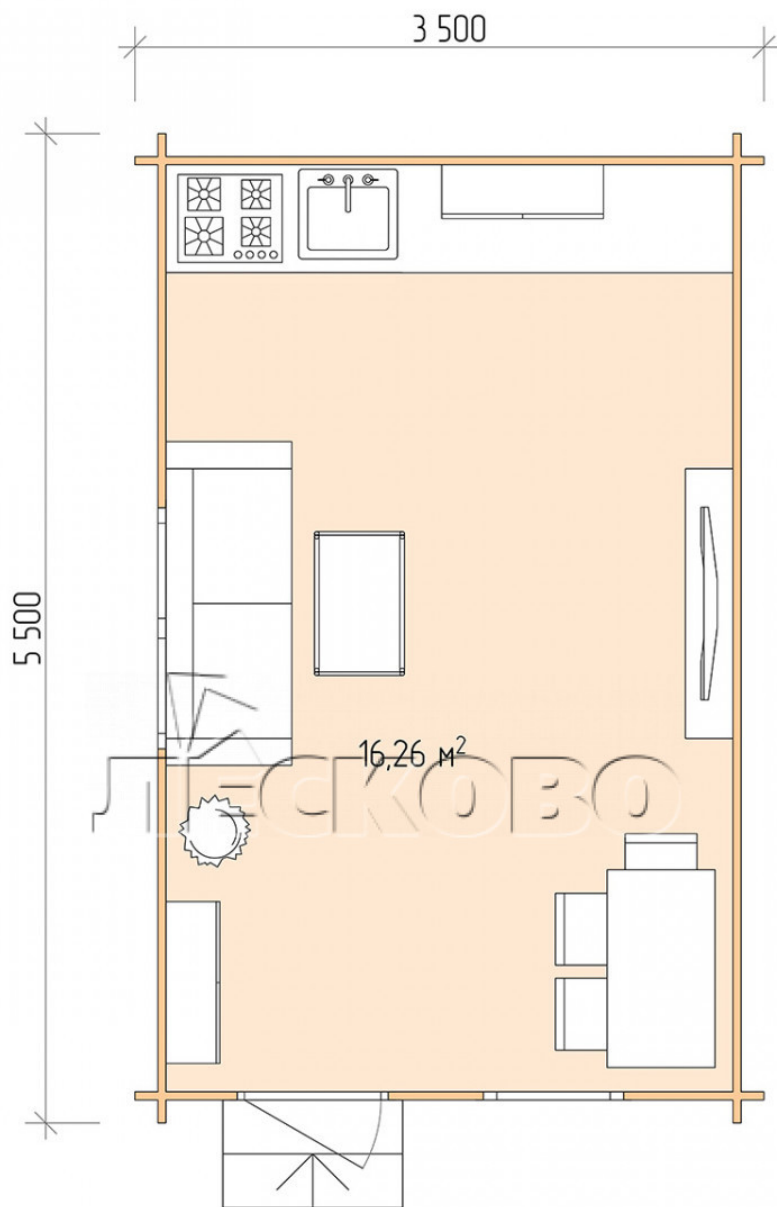

+7 (927) 738-08-11

г. Самара, ул. Дачная, д. 28, оф. 7