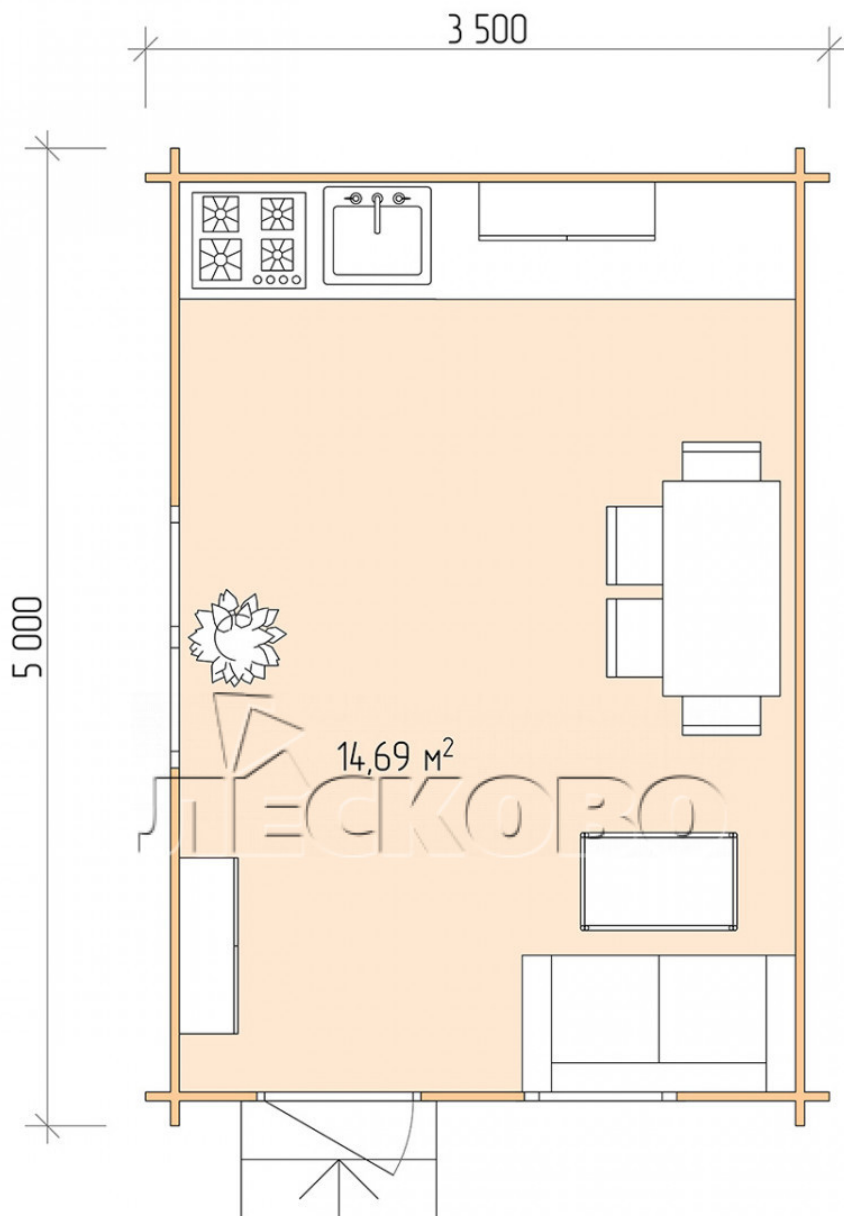

+7 (927) 738-08-11

г. Самара, ул. Дачная, д. 28, оф. 7