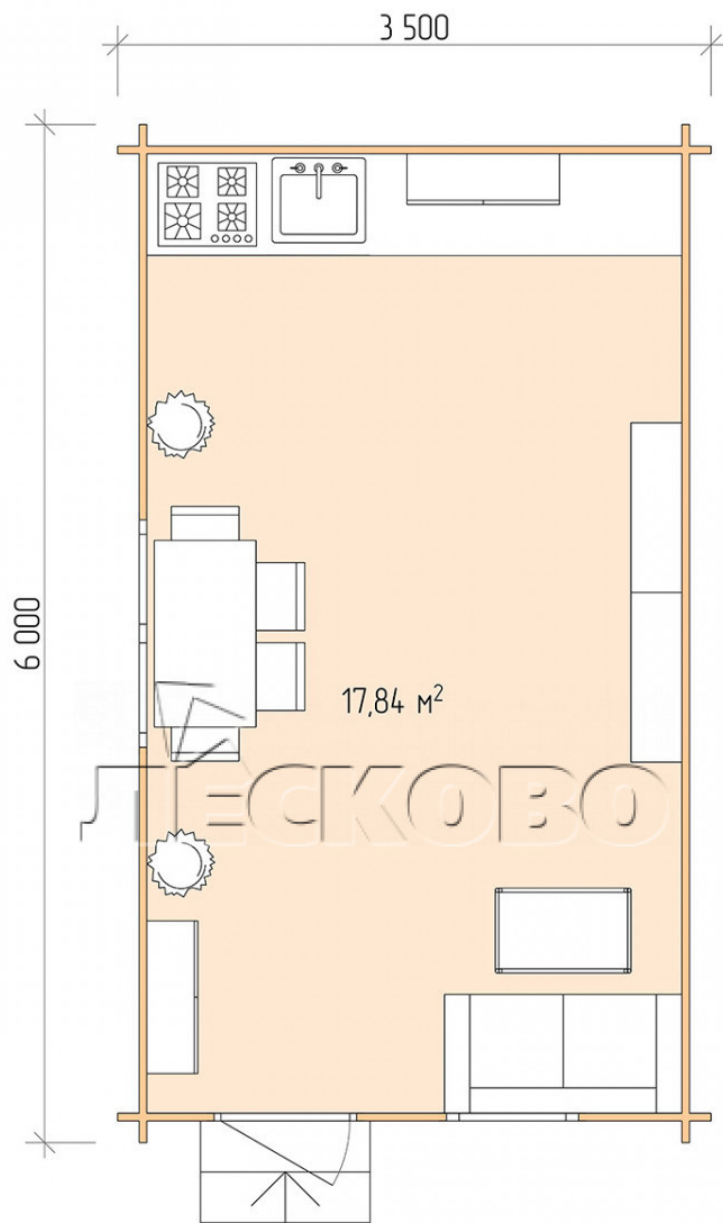

+7 (927) 738-08-11

г. Самара, ул. Дачная, д. 28, оф. 7