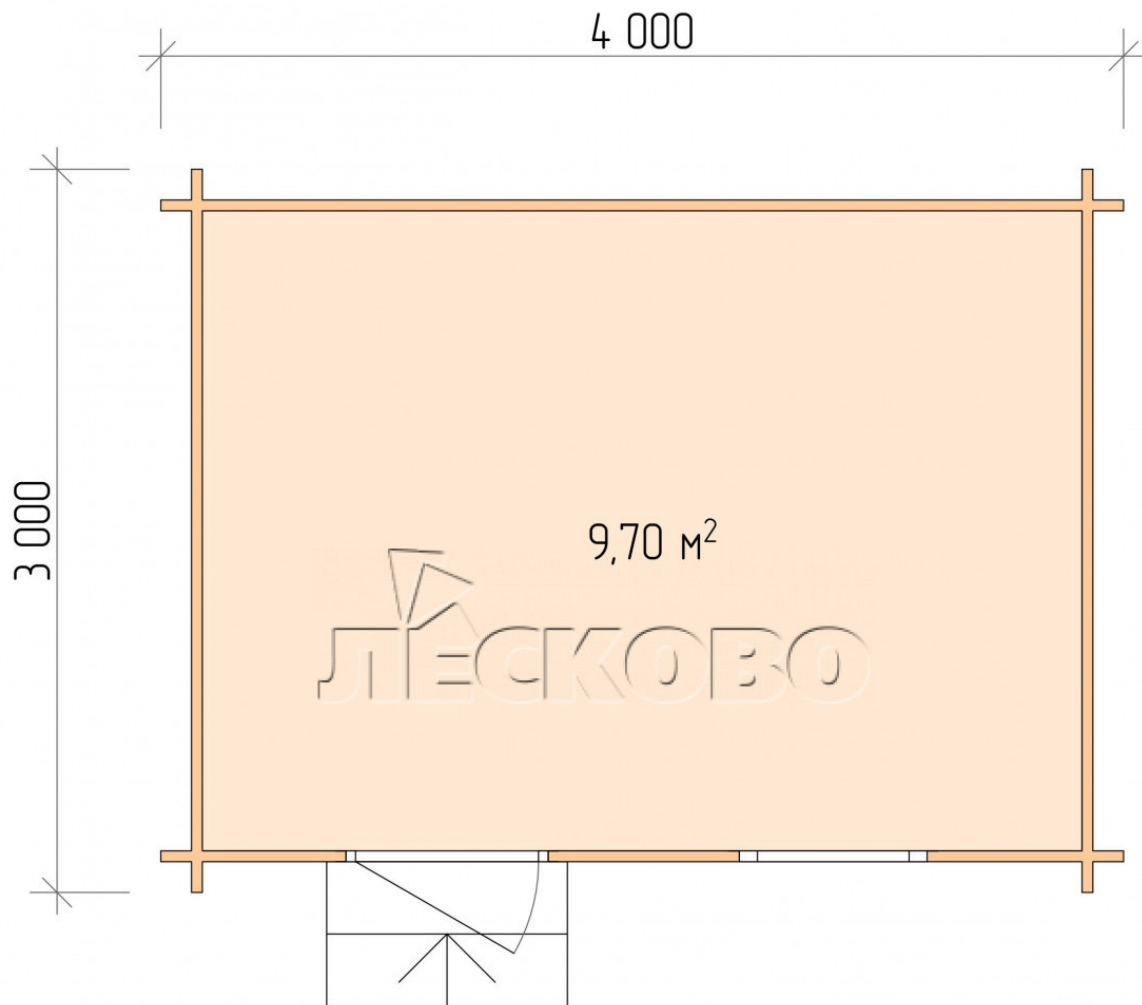

+7 (927) 738-08-11

г. Самара, ул. Дачная, д. 28, оф. 7