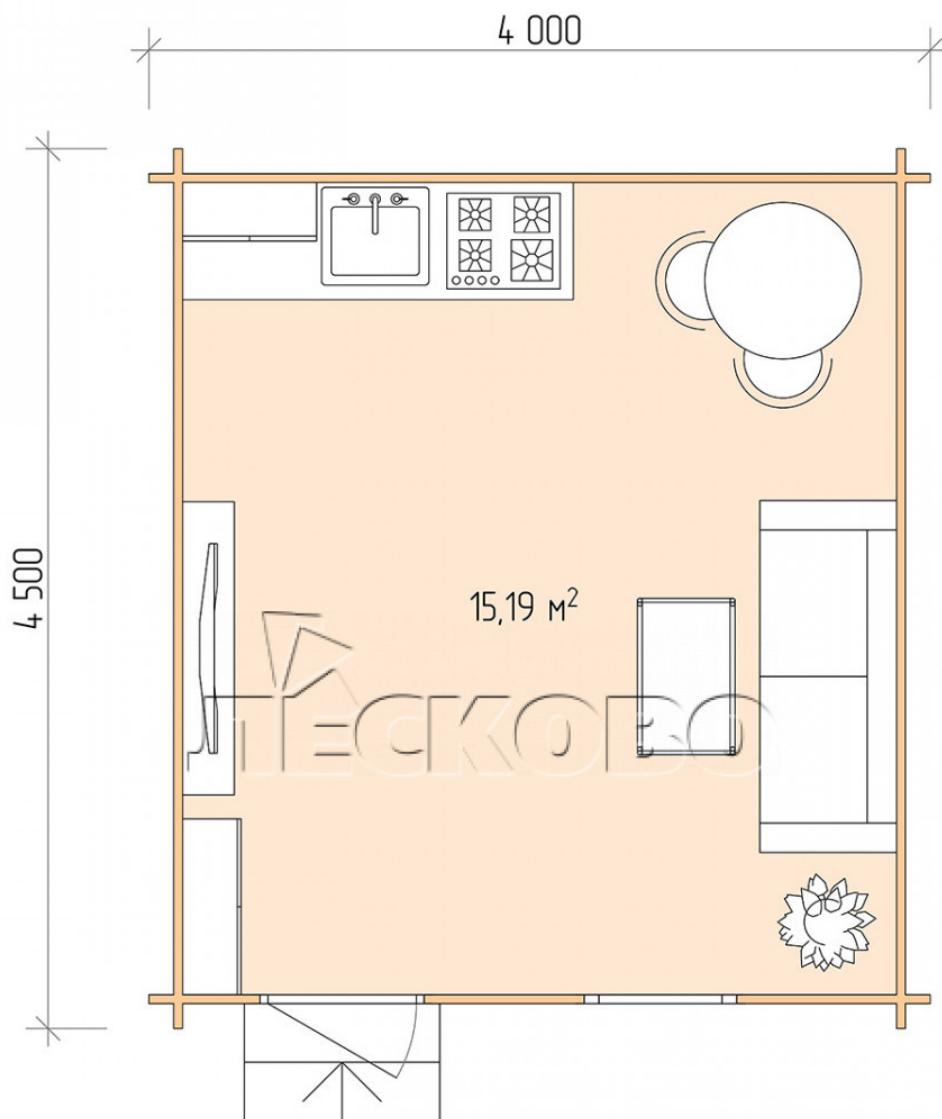

+7 (927) 738-08-11

г. Самара, ул. Дачная, д. 28, оф. 7