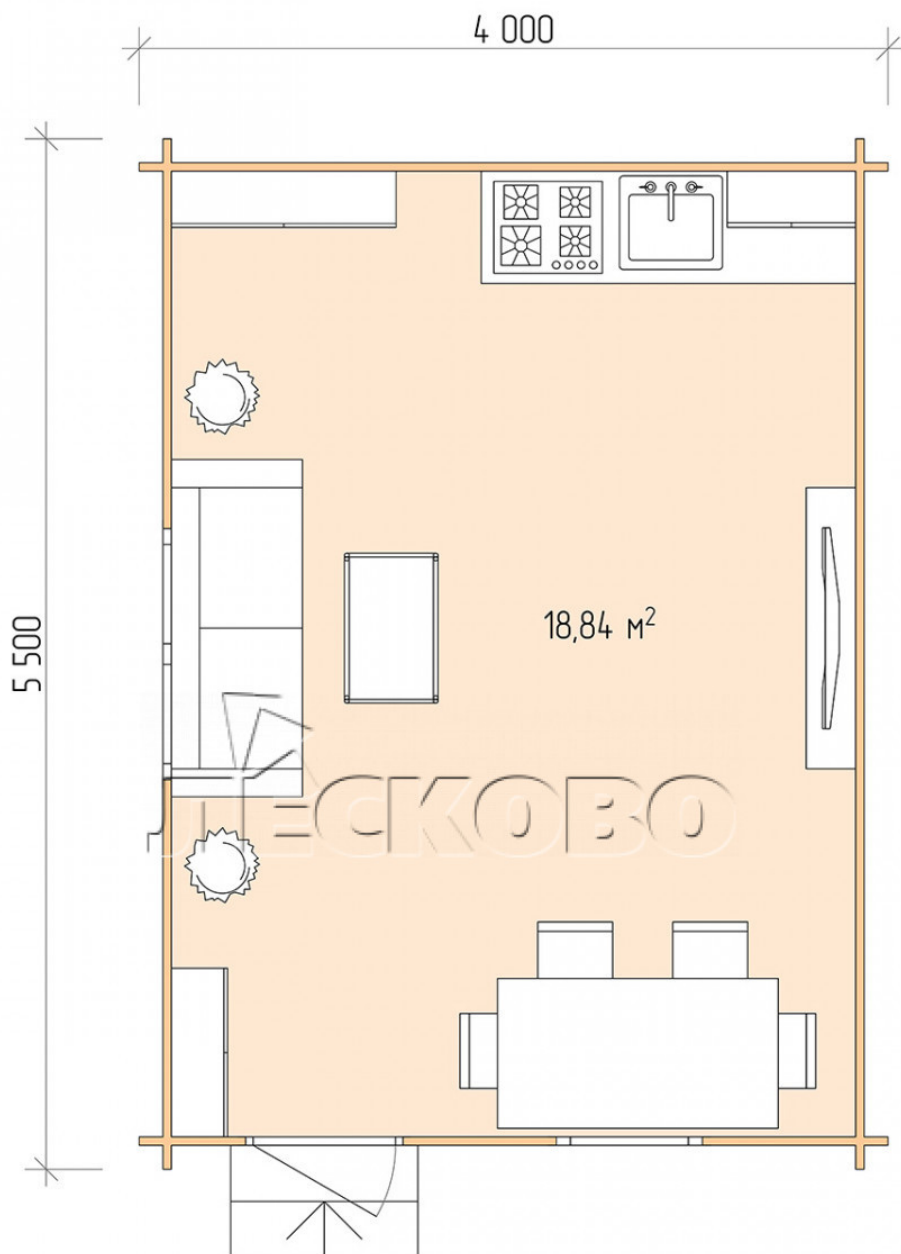

+7 (927) 738-08-11

г. Самара, ул. Дачная, д. 28, оф. 7