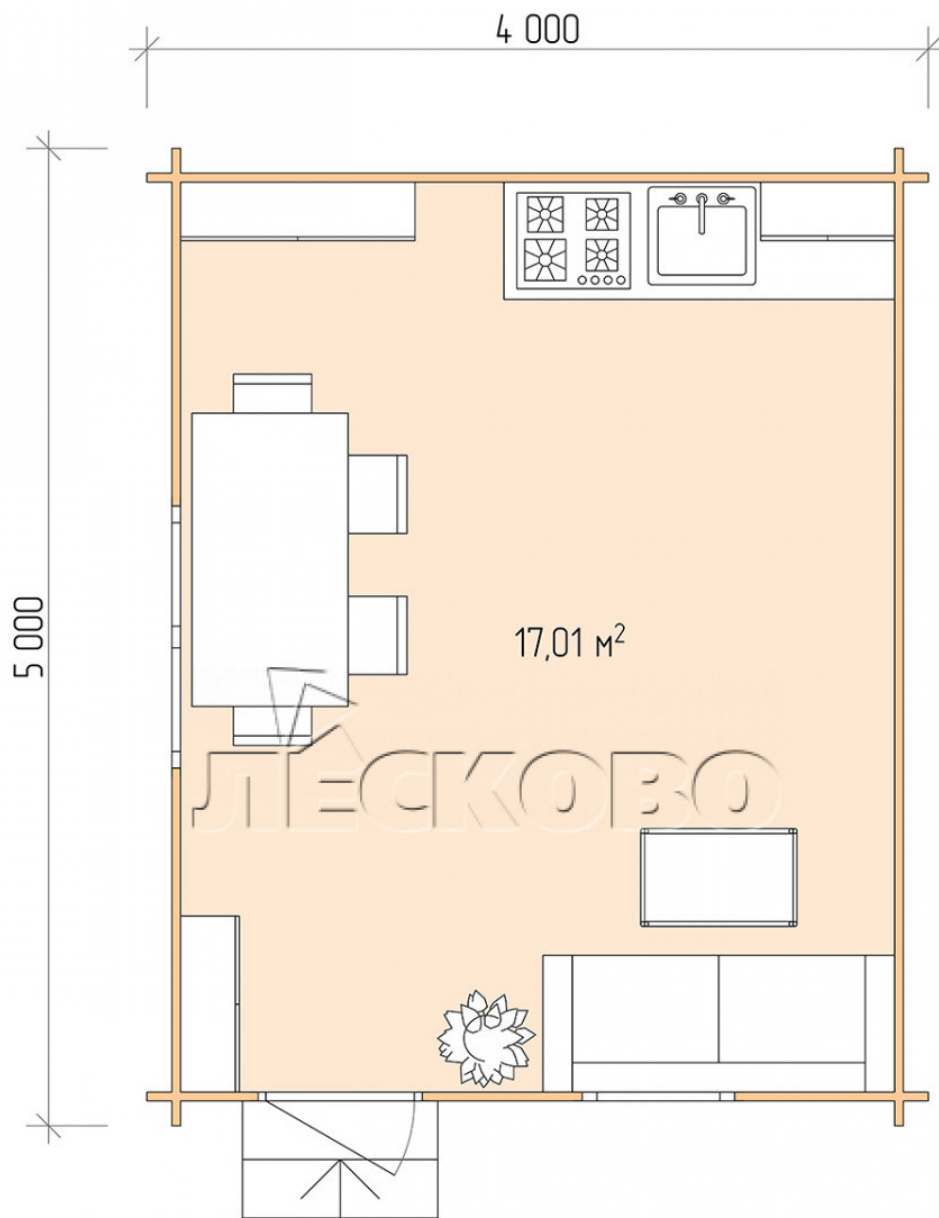

+7 (927) 738-08-11

г. Самара, ул. Дачная, д. 28, оф. 7