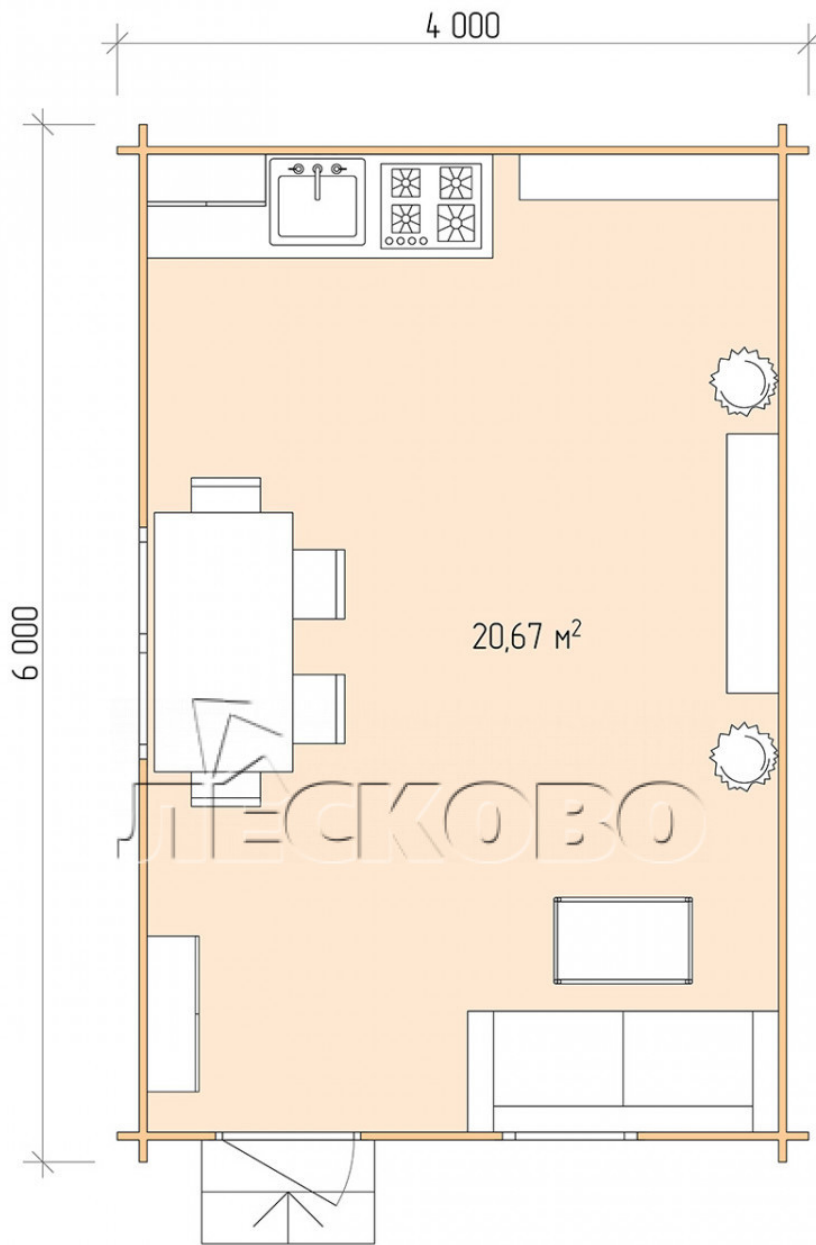

+7 (927) 738-08-11

г. Самара, ул. Дачная, д. 28, оф. 7