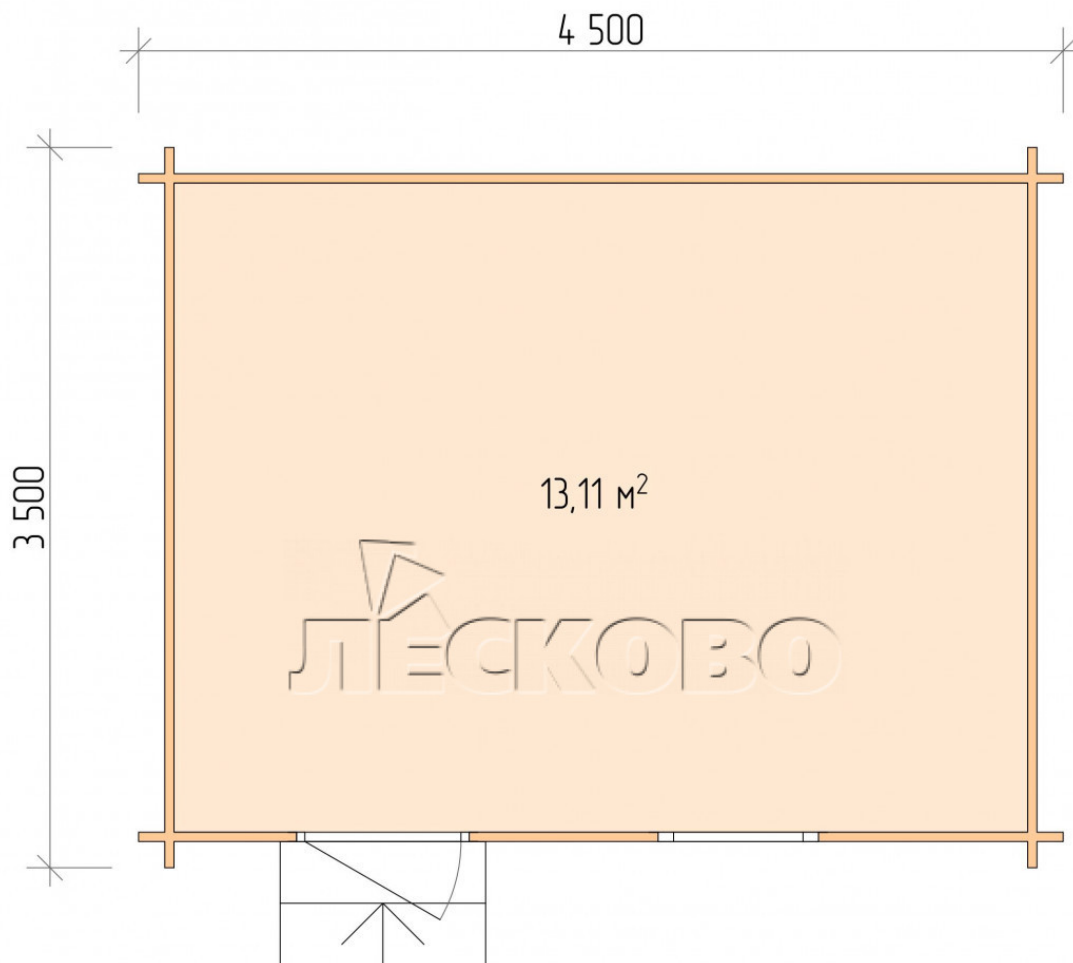

+7 (927) 738-08-11

г. Самара, ул. Дачная, д. 28, оф. 7