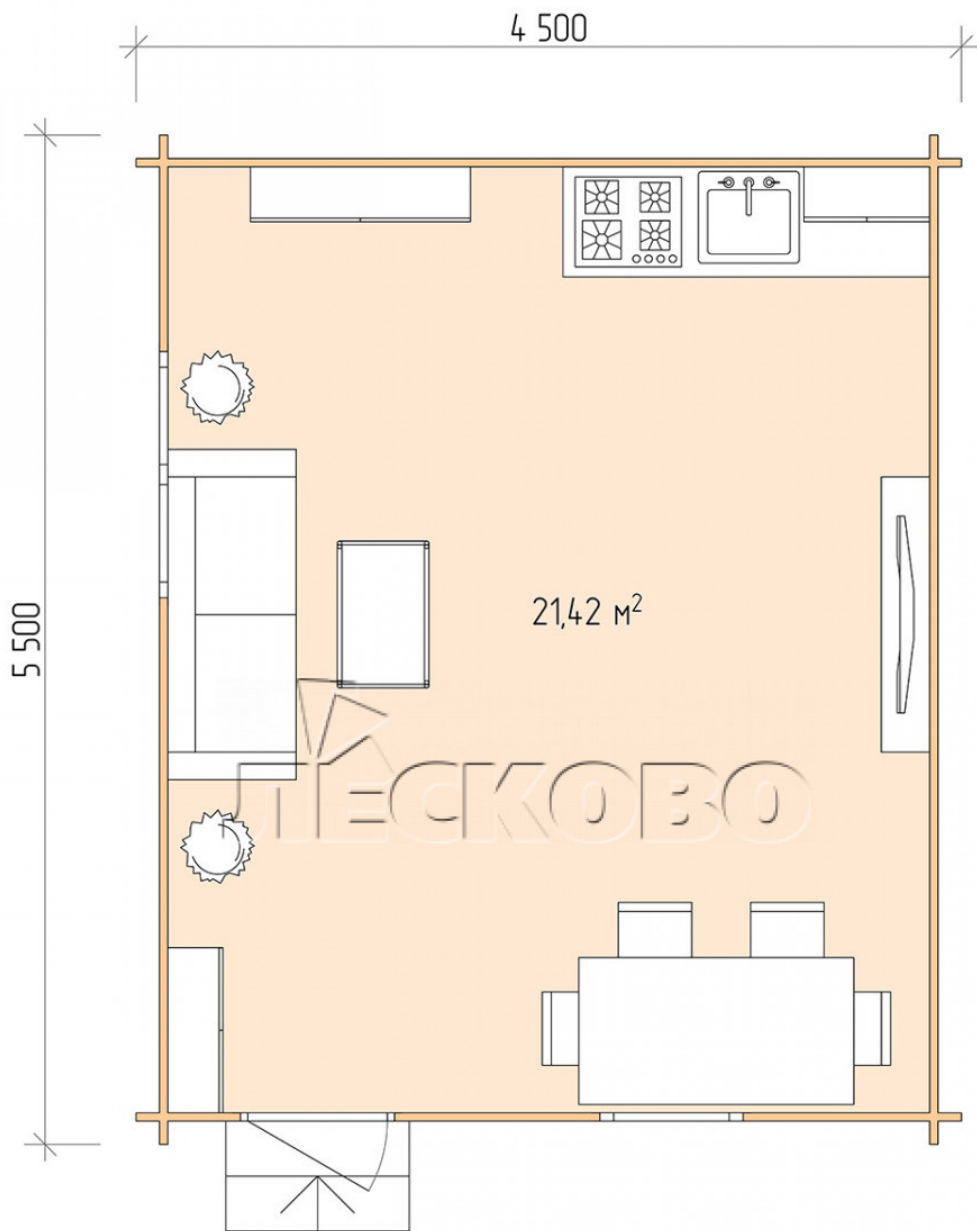

+7 (927) 738-08-11

г. Самара, ул. Дачная, д. 28, оф. 7