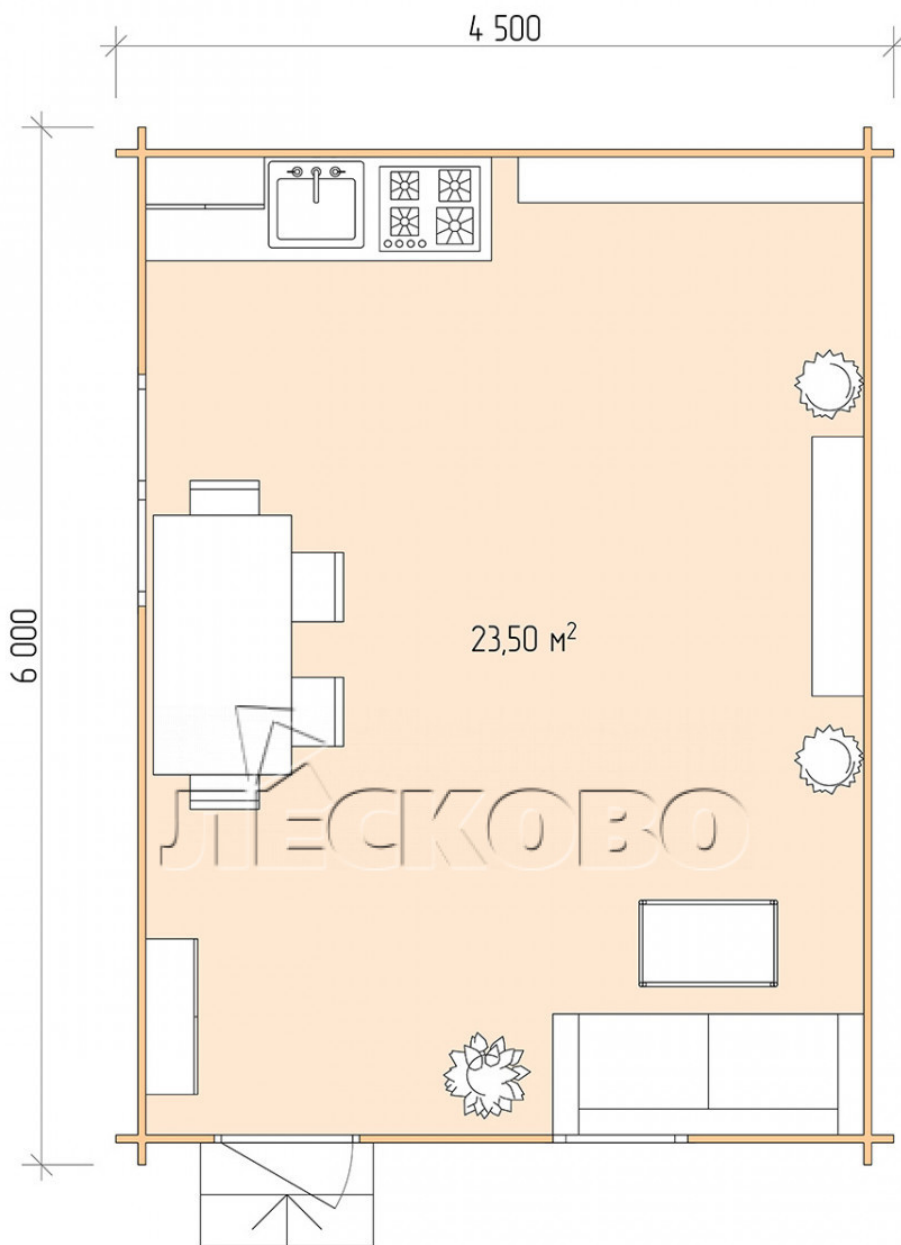

+7 (927) 738-08-11

г. Самара, ул. Дачная, д. 28, оф. 7