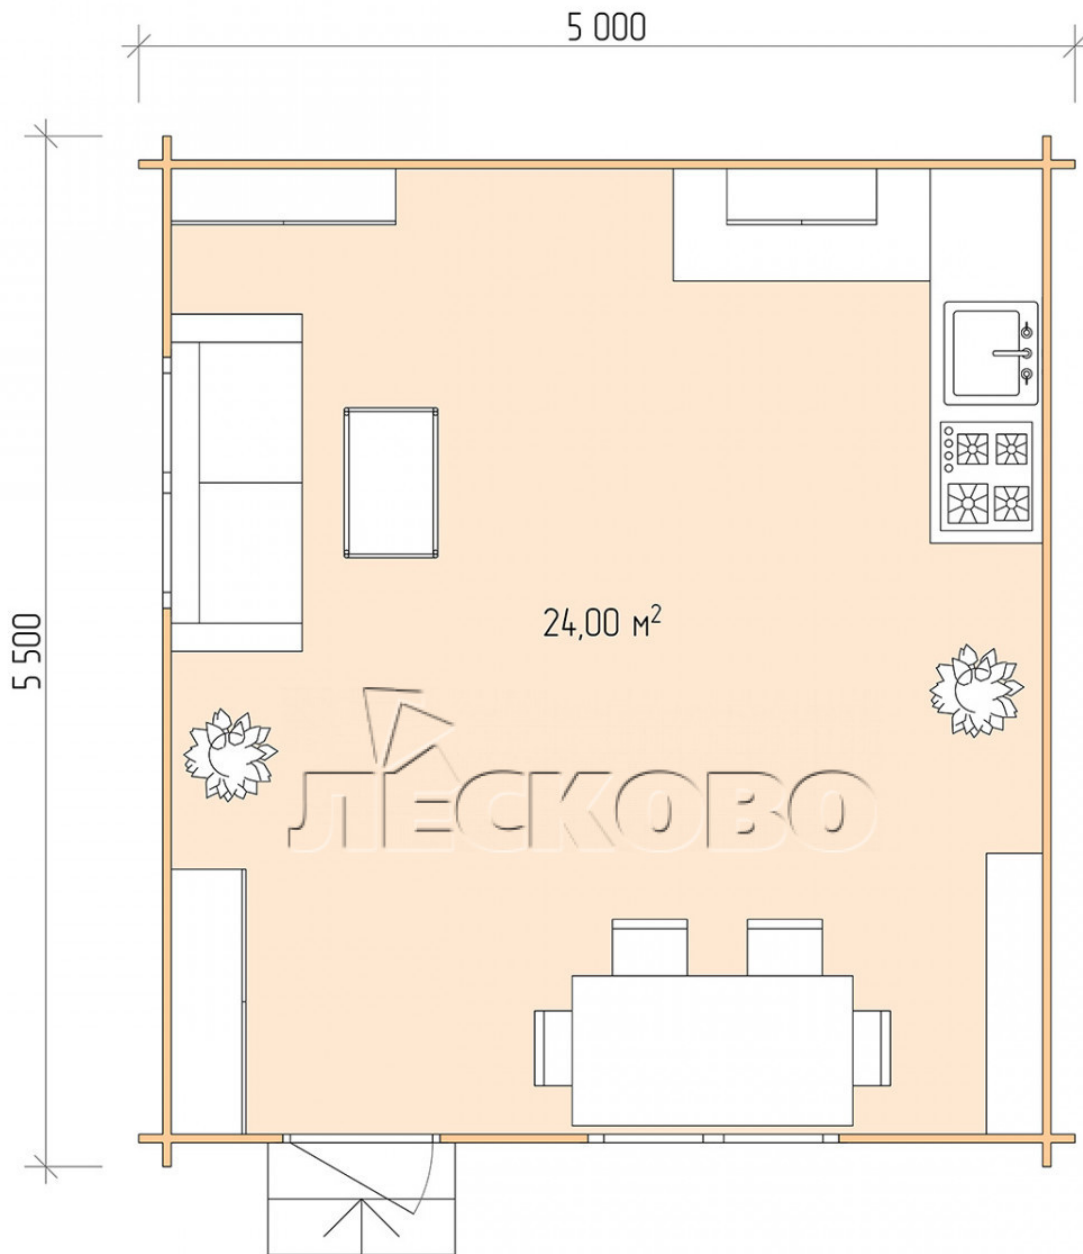

+7 (927) 738-08-11

г. Самара, ул. Дачная, д. 28, оф. 7