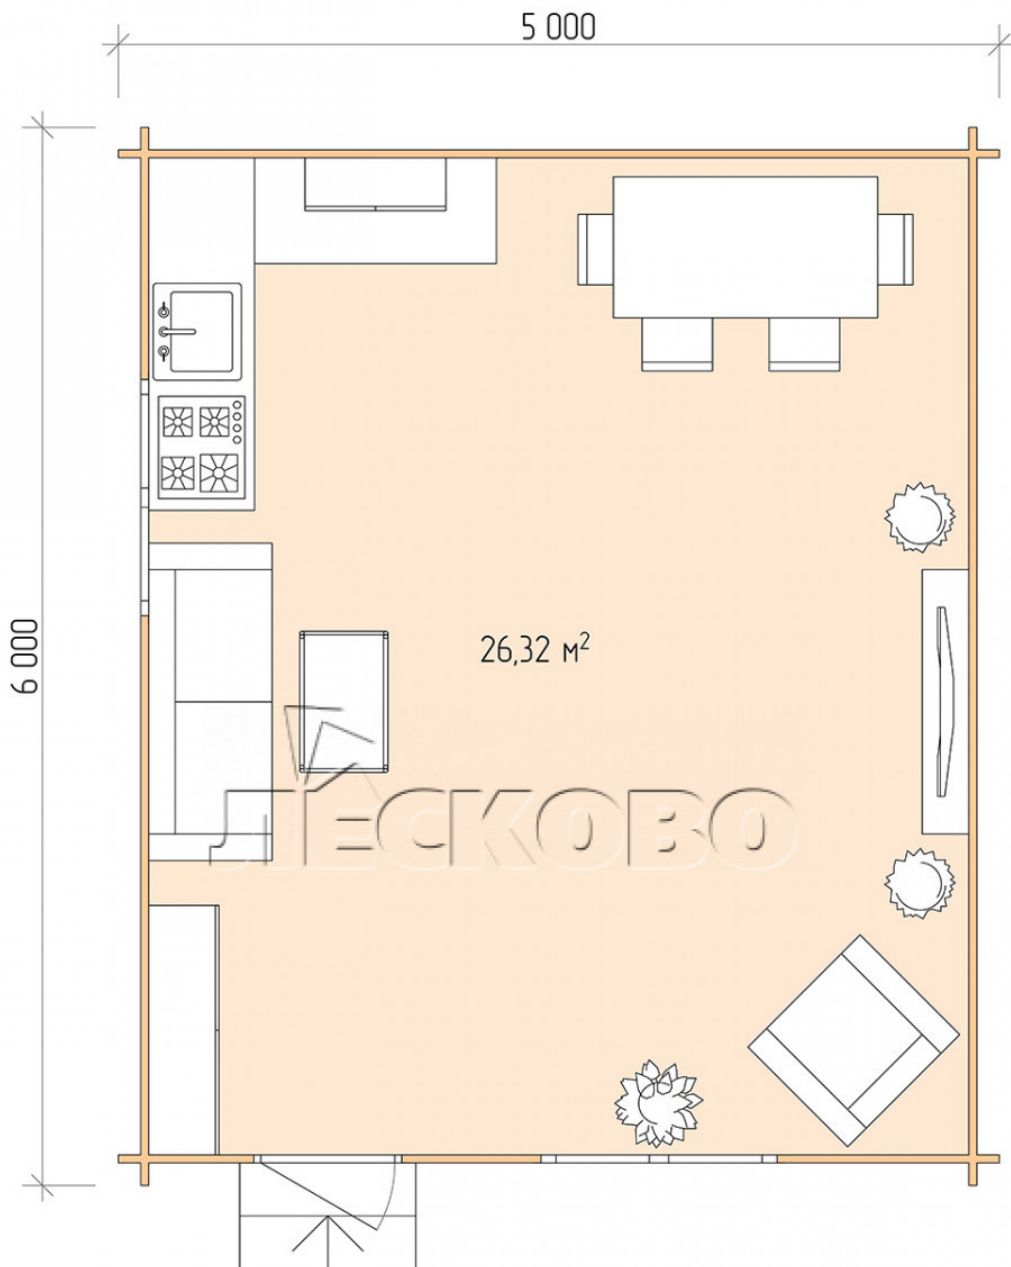

+7 (927) 738-08-11

г. Самара, ул. Дачная, д. 28, оф. 7