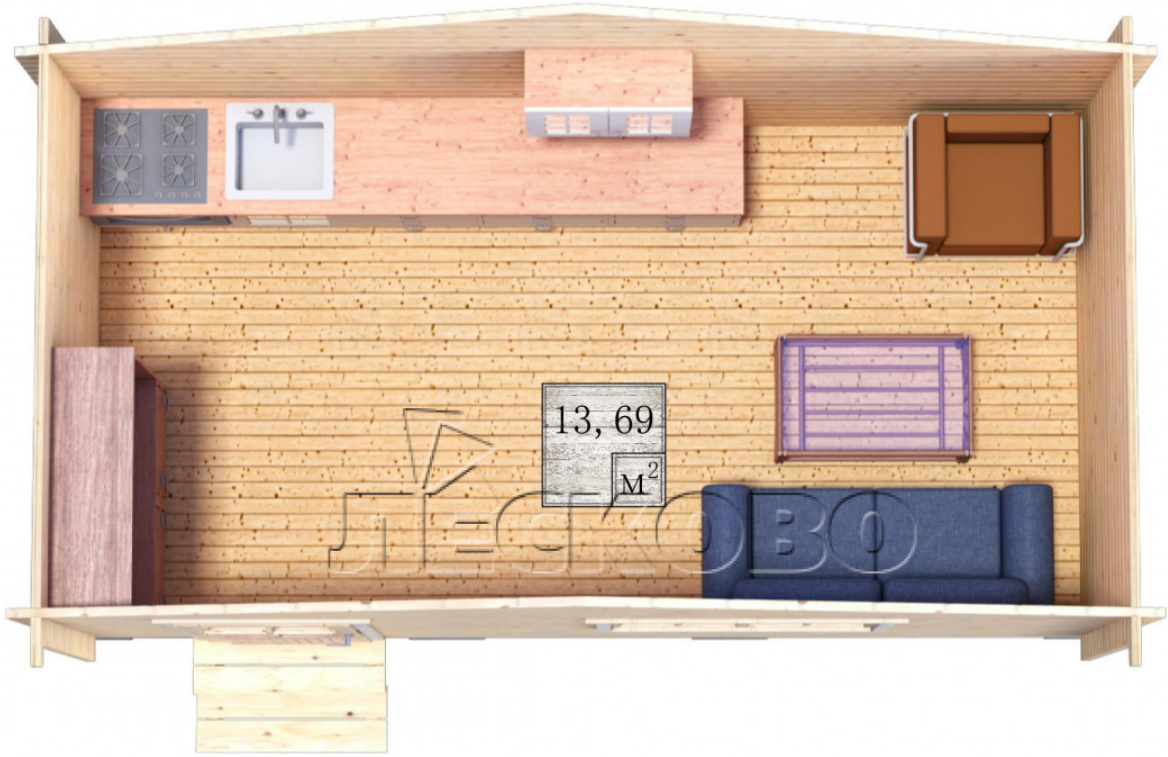

5 500

3 000

13,69
M²