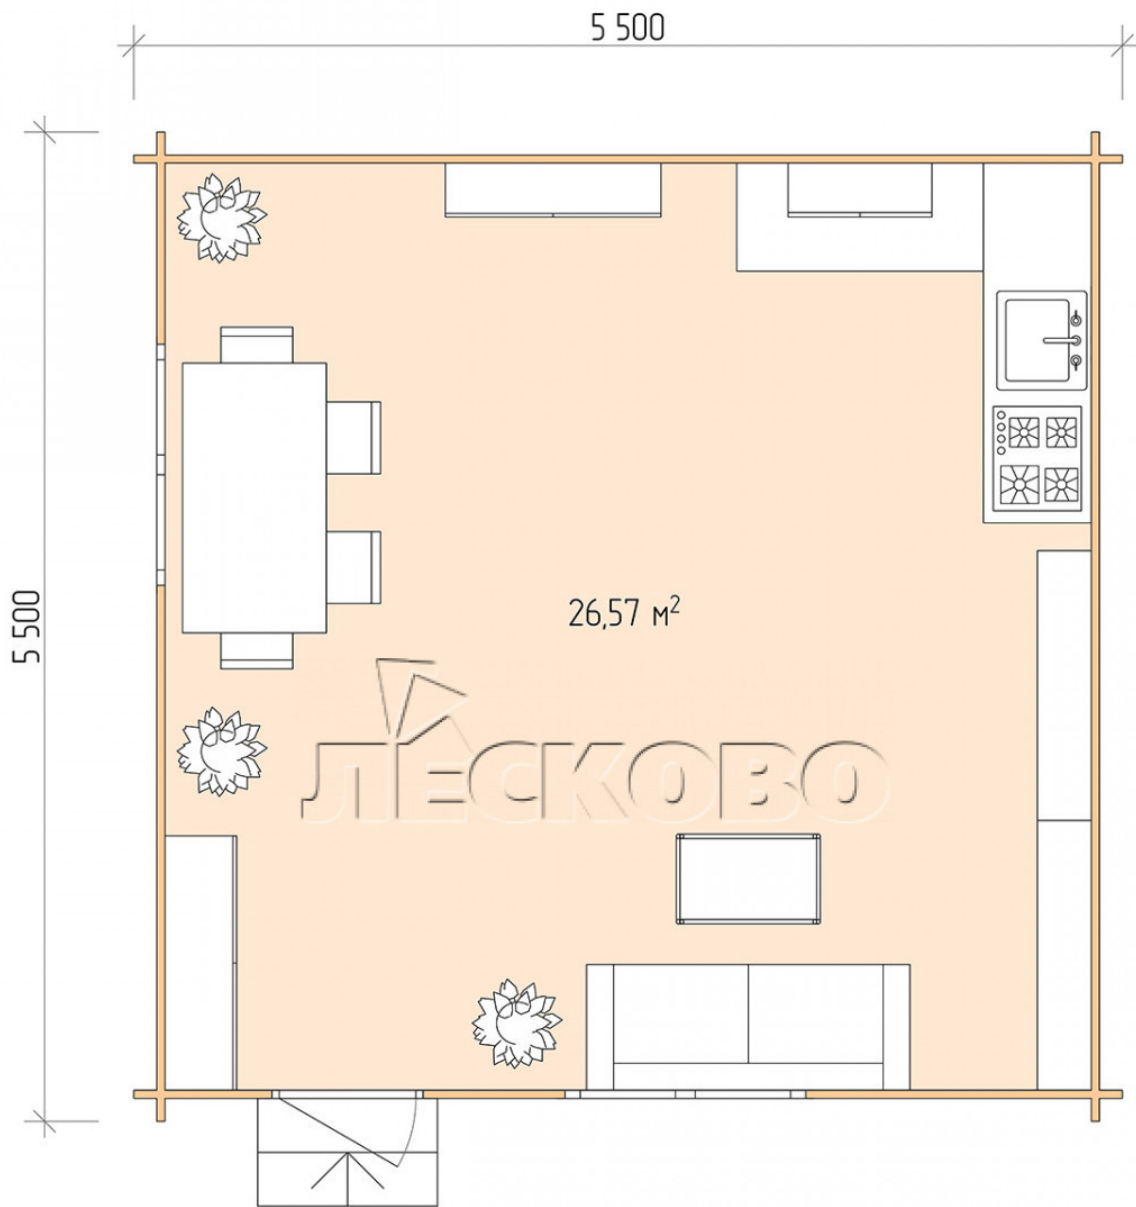

+7 (927) 738-08-11

г. Самара, ул. Дачная, д. 28, оф. 7