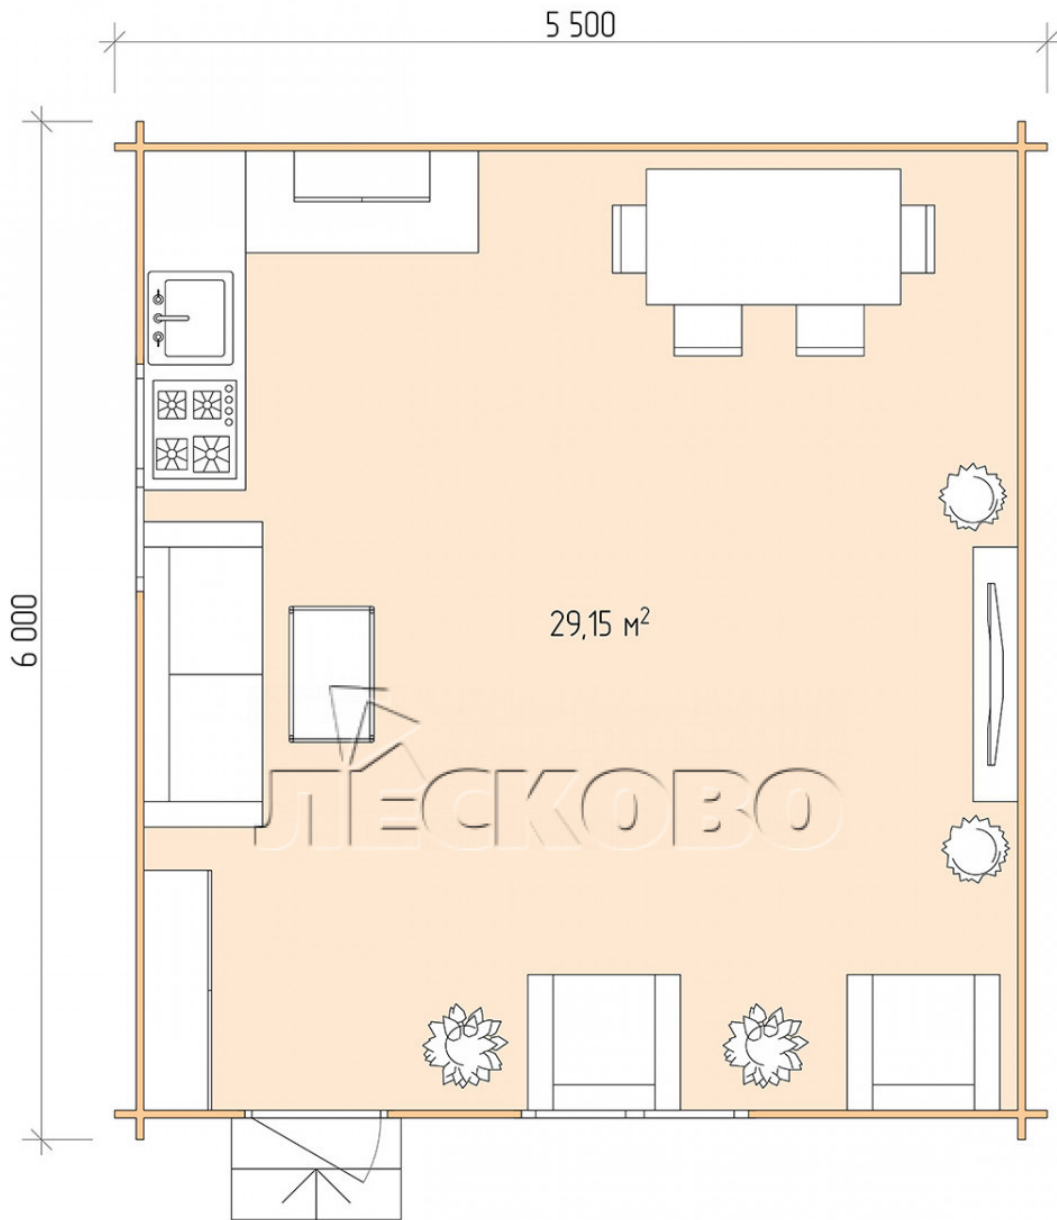

+7 (927) 738-08-11

г. Самара, ул. Дачная, д. 28, оф. 7