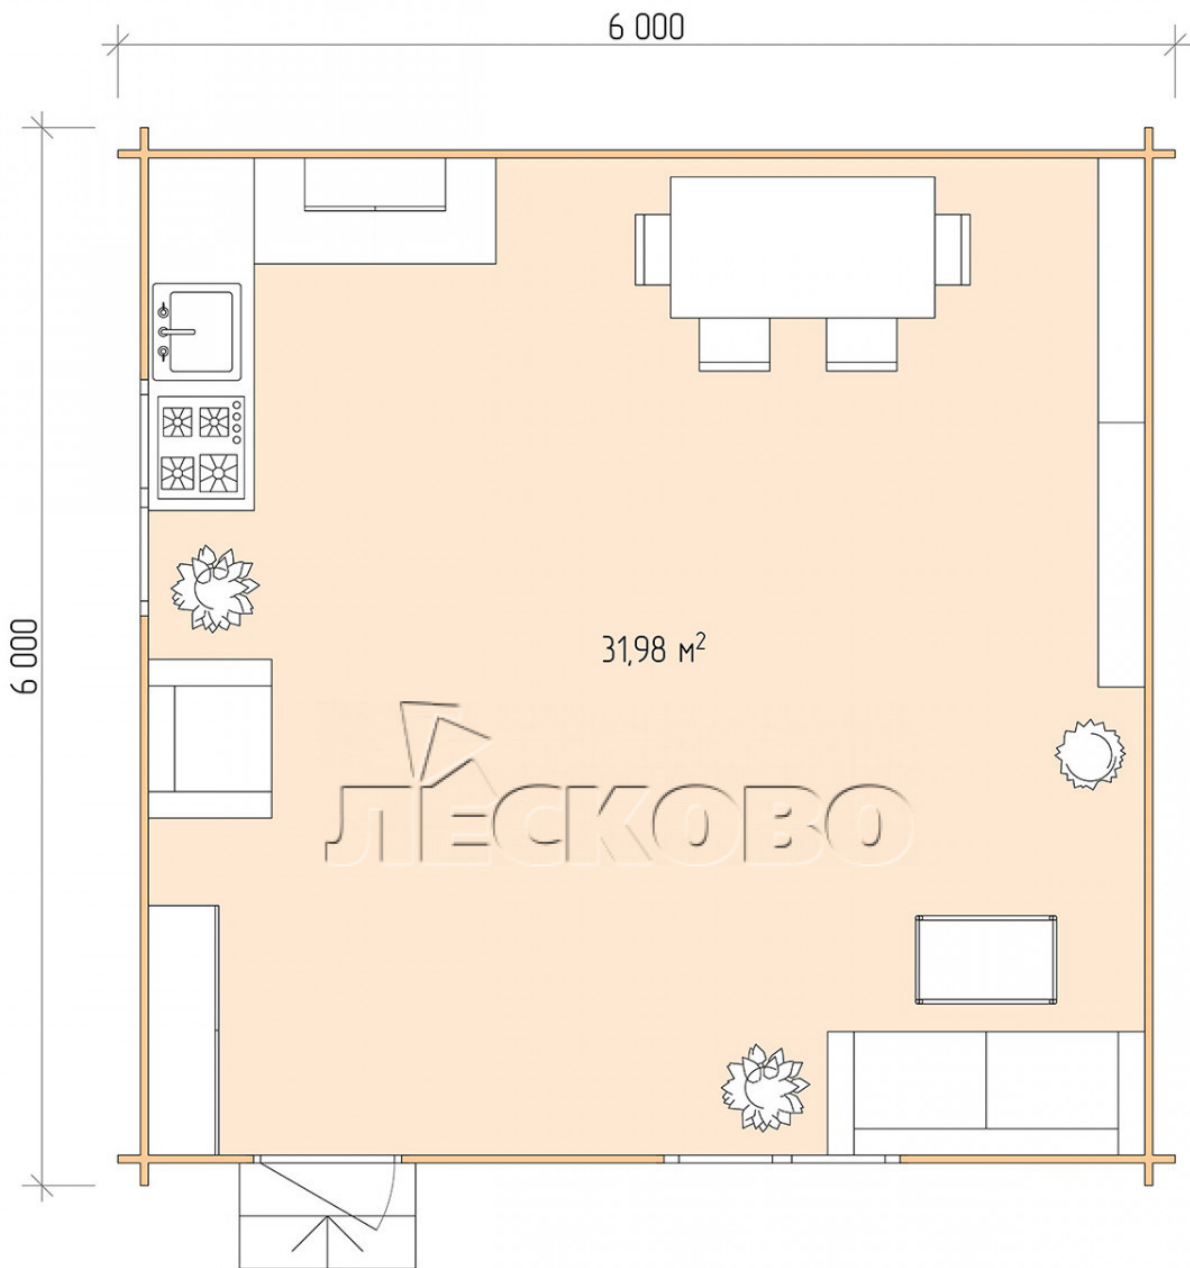

+7 (927) 738-08-11

г. Самара, ул. Дачная, д. 28, оф. 7