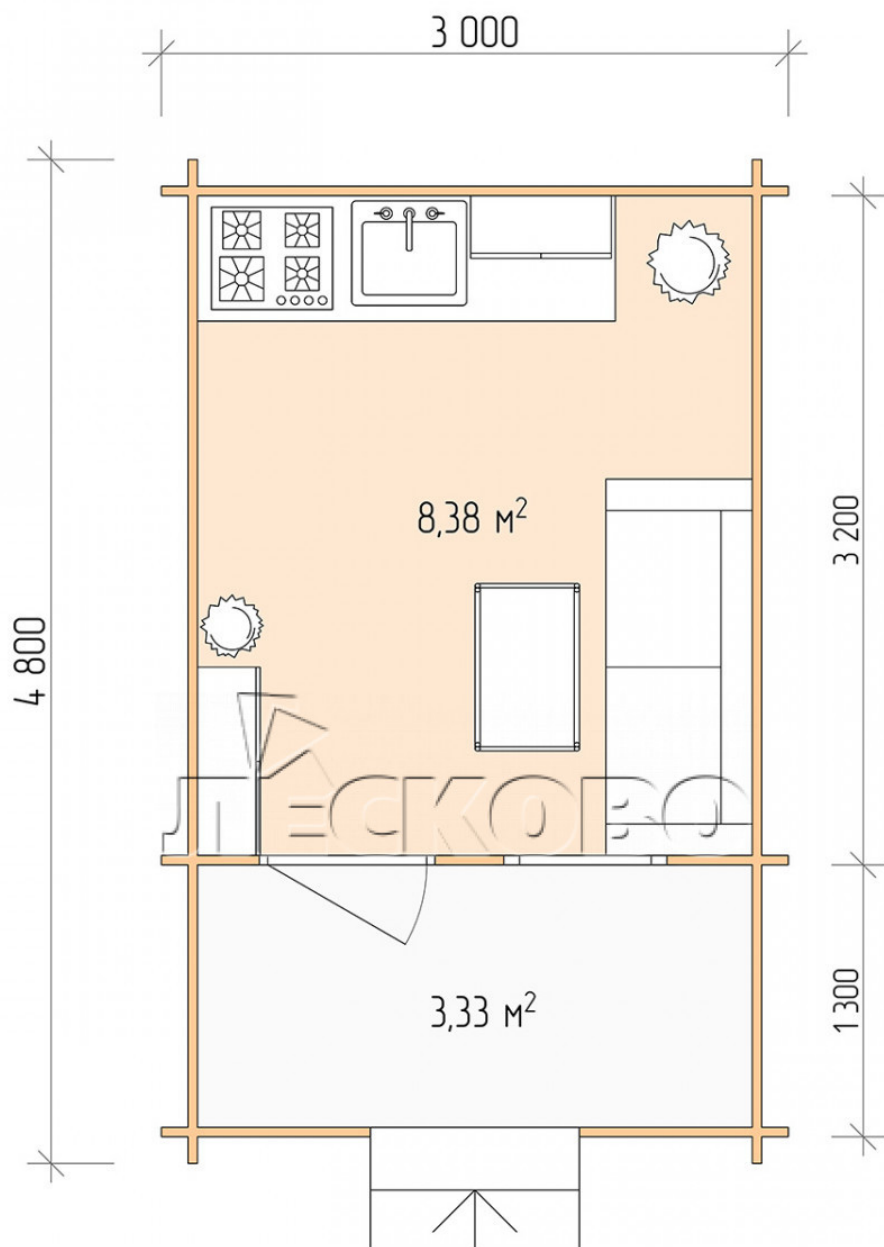

Log Cabin "DSK" series 3×3.5

Project Dimensions

3 × 3.5 / 12.2 m²

Full house set

2,238 €

Timber

45 MM

65 MM
+ 506 €

Project planning

Разрез

House Kit

- Wall kit: 44 × 145mm mini-chamber drying chamber with bowls for the project. The material of the tree is spruce, pine (GOST 8486). Humidity 12-14%. The height of the walls is 2.16 m;
- Logs, lower harness: board 45 × 145 mm chamber drying 10-12%;
- Floors: floorboard 35 mm, Chamber drying;
- Ceiling: imitation of a bar 20 × 135 mm, Chamber drying;
- Wooden windows, glass 4 mm, Single. Treatment with a colorless antiseptic. Hardware;

0.87×0.78 м.1 шт.

- Wooden doors;

0.84×1.885 м.

glass.1 шт.

7. Platbands: dry planed board 20 × 100 mm;

8. Roof: shingles.

9. Skirting board 35 mm.

+7 (927) 738-08-11