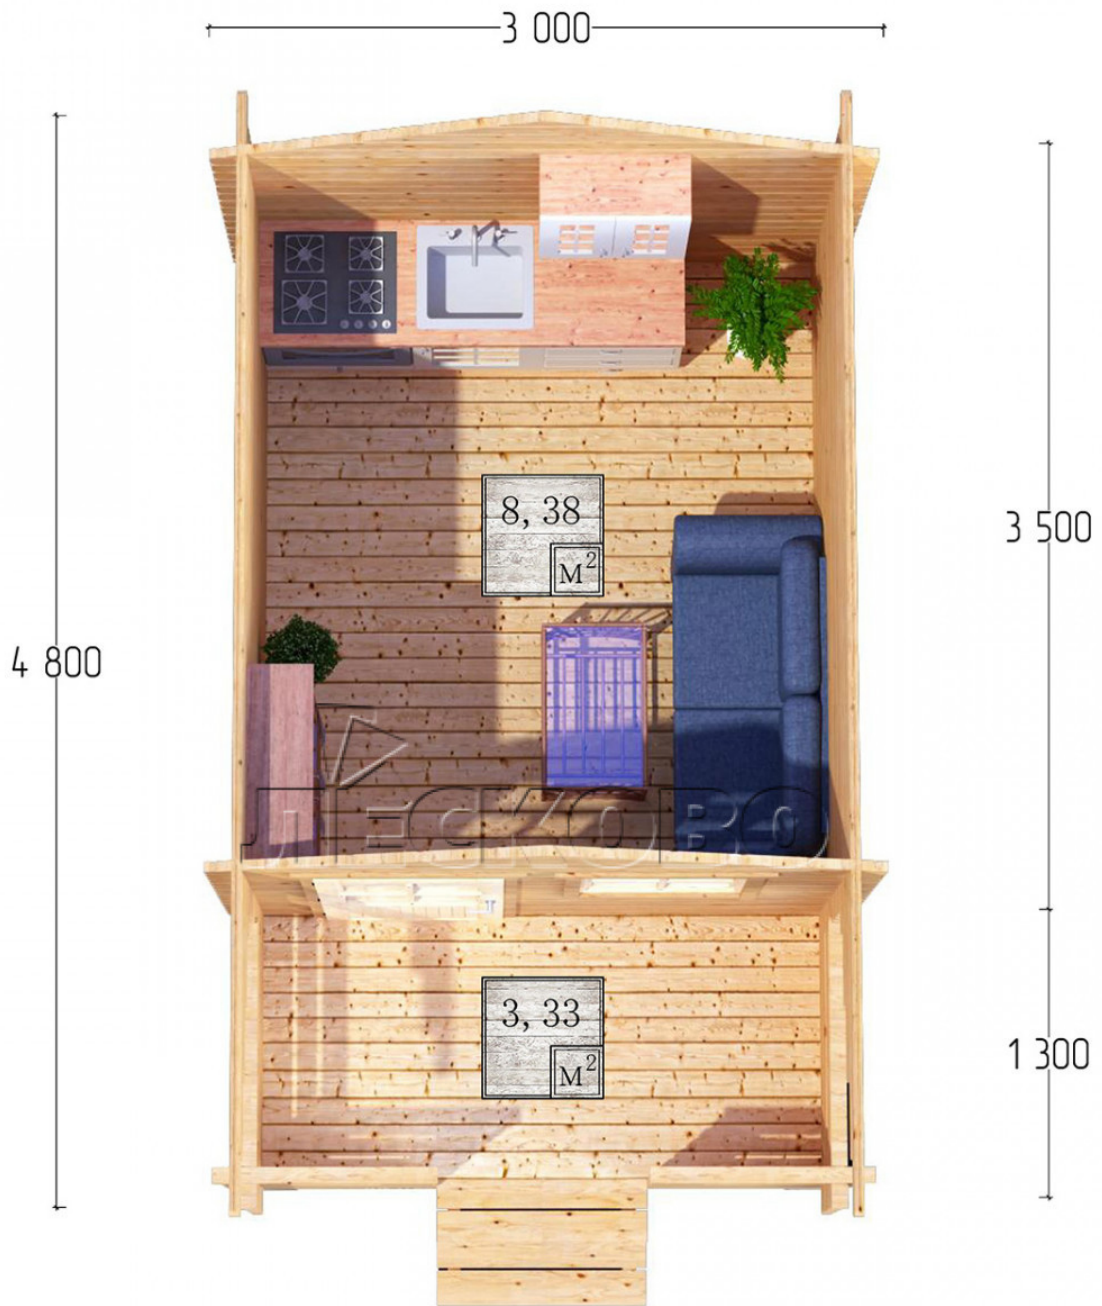

Log Cabin "DSK" series 3×3.5

Project Dimensions

3 × 3.5 / 12.2 m²

Full house set

2,238 €

Timber

45 MM

65 MM
+ 506 €

Project planning

Разрез

House Kit

- Wall kit: 44 × 145mm mini-chamber drying chamber with bowls for the project. The material of the tree is spruce, pine (GOST 8486). Humidity 12-14%. The height of the walls is 2.16 m;
- Logs, lower harness: board 45 × 145 mm chamber drying 10-12%;
- Floors: floorboard 35 mm, Chamber drying;
- Ceiling: imitation of a bar 20 × 135 mm, Chamber drying;
- Wooden windows, glass 4 mm, Single. Treatment with a colorless antiseptic. Hardware;

0.87×0.78 м.1 шт.

- Wooden doors;

0.84×1.885 м.

glass.1 шт.

7. Platbands: dry planed board 20 × 100 mm;

8. Roof: shingles.

9. Skirting board 35 mm.

+7 (927) 738-08-11