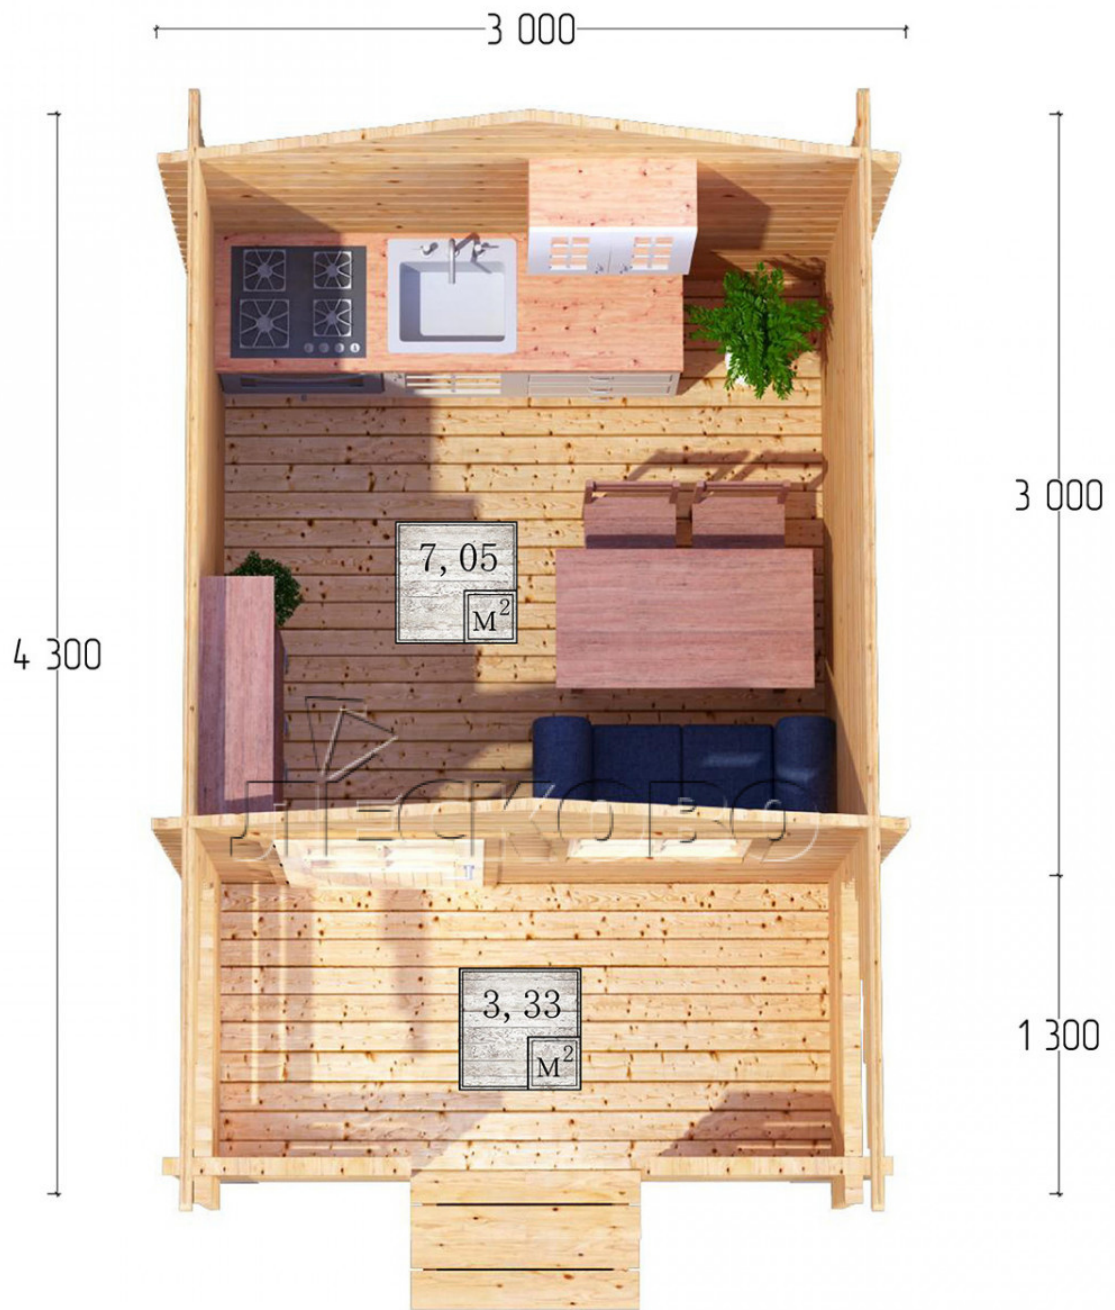

Log Cabin "DSK" series 3x3

Project Dimensions

3 × 3 / 10.8 m²

Full house set

2,100 €

Timber

45 mm

65 mm
+ 477 €

Project planning

Разрез

House Kit

- Wall kit: 44 × 145mm mini-chamber drying chamber with bowls for the project. The material of the tree is spruce, pine (GOST 8486). Humidity 12-14%. The height of the walls is 2.16 m;
- Logs, lower harness: board 45 × 145 mm chamber drying 10-12%;
- Floors: floorboard 35 mm, Chamber drying;
- Ceiling: imitation of a bar 20 × 135 mm, Chamber drying;
- Wooden windows, glass 4 mm, Single. Treatment with a colorless antiseptic. Hardware;

0.87×0.78 м.1 шт.

- Wooden doors;

0.84×1.885 м.

glass.1 шт.

7. Platbands: dry planed board 20 × 100 mm;

8. Roof: shingles.

9. Skirting board 35 mm.

+7 (927) 738-08-11