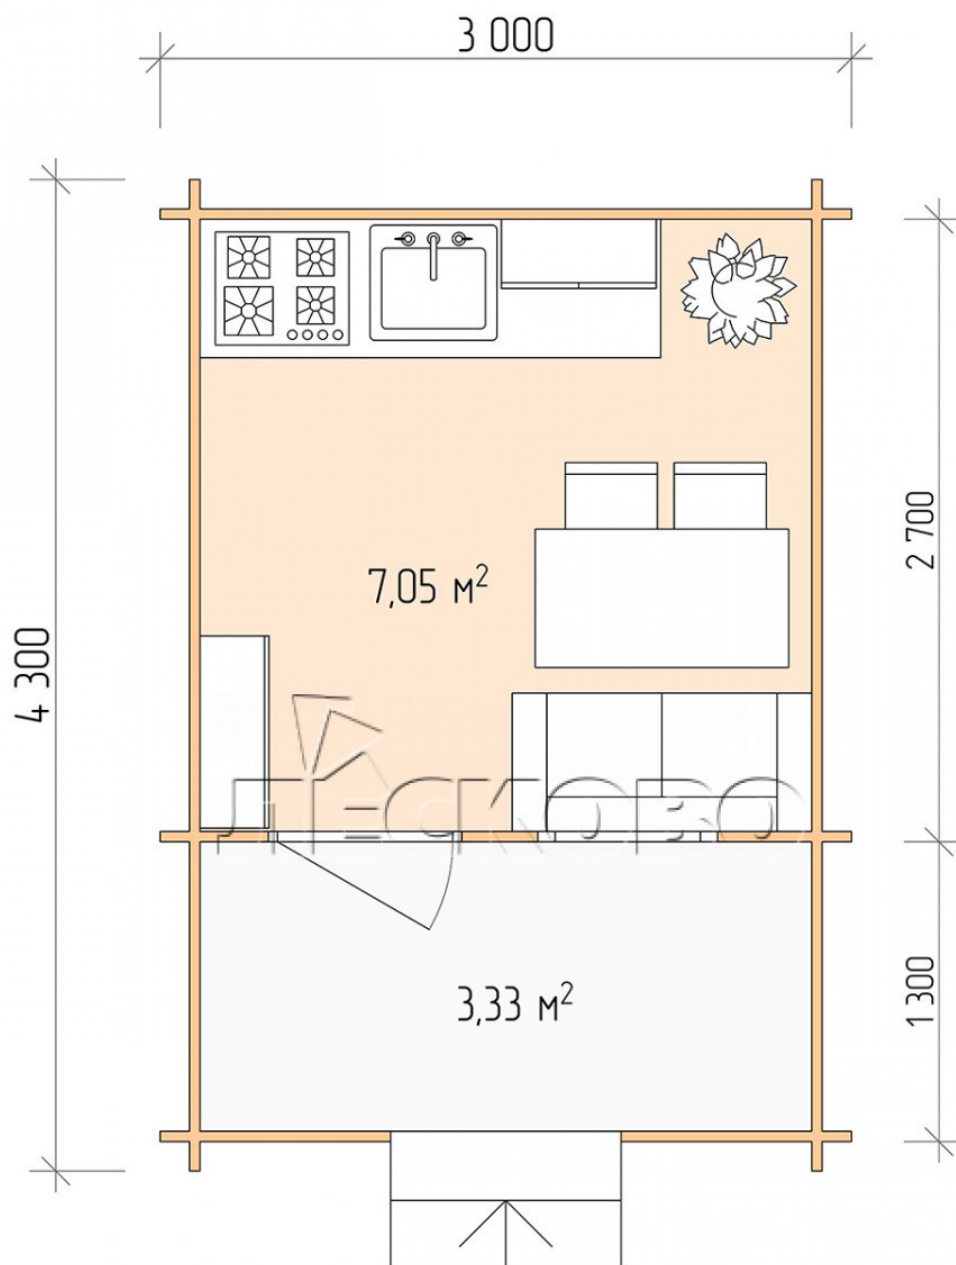

Log Cabin "DSK" series 3x3

Project Dimensions

3 × 3 / 10.8 m²

Full house set

2,100 €

Timber

45 mm

65 mm
+ 477 €

Project planning

Разрез

House Kit

- Wall kit: 44 × 145mm mini-chamber drying chamber with bowls for the project. The material of the tree is spruce, pine (GOST 8486). Humidity 12-14%. The height of the walls is 2.16 m;
- Logs, lower harness: board 45 × 145 mm chamber drying 10-12%;
- Floors: floorboard 35 mm, Chamber drying;
- Ceiling: imitation of a bar 20 × 135 mm, Chamber drying;
- Wooden windows, glass 4 mm, Single. Treatment with a colorless antiseptic. Hardware;

0.87×0.78 м.1 шт.

- Wooden doors;

0.84×1.885 м.

glass.1 шт.

7. Platbands: dry planed board 20 × 100 mm;

8. Roof: shingles.

9. Skirting board 35 mm.

+7 (927) 738-08-11