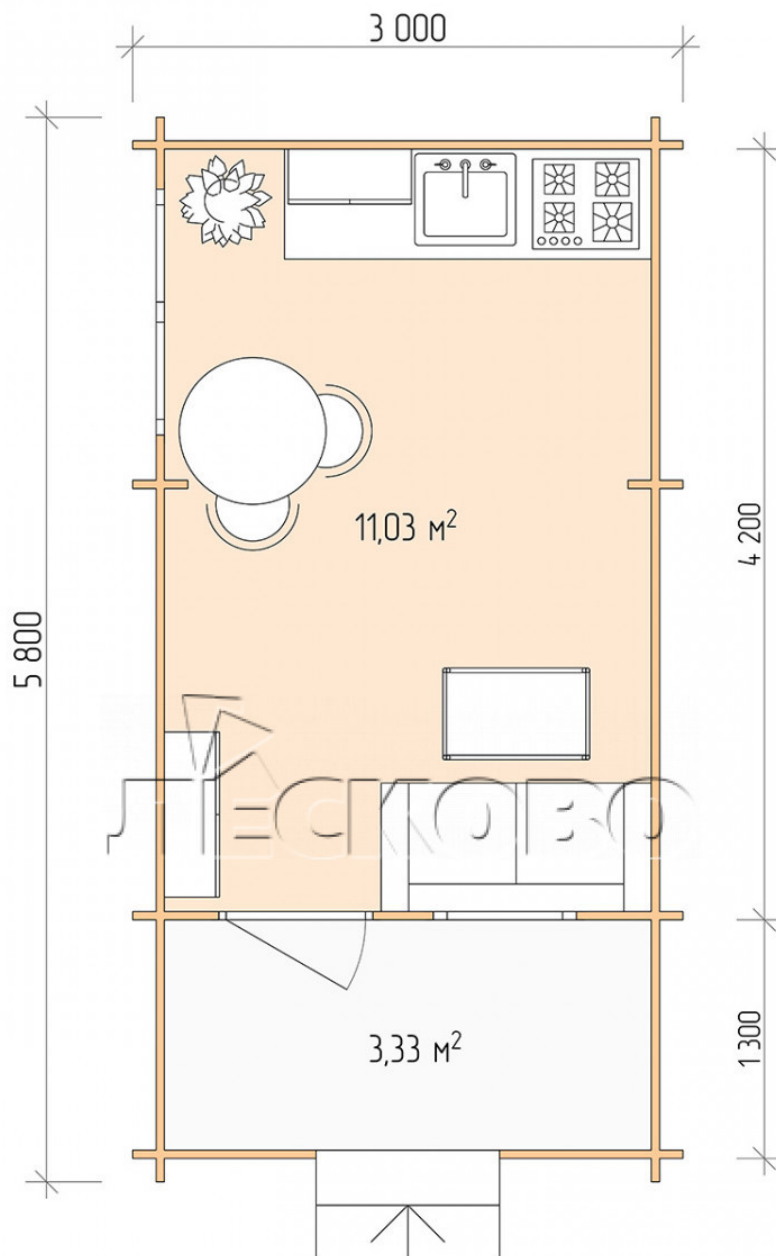

Log Cabin "DSK" series 3×4.5

Project Dimensions

3 × 4.5 / 14.9 m²

Full house set

2,657 €

Timber

45 MM

65 MM
+ 575 €

Project planning

3 000

5 800

4 500

1 300

11,03
M²

3,33
M²

Разрез

House Kit

- Wall kit: 44 × 145mm mini-chamber drying chamber with bowls for the project. The material of the tree is spruce, pine (GOST 8486). Humidity 12-14%. The height of the walls is 2.16 m;
- Logs, lower harness: board 45 × 145 mm chamber drying 10-12%;
- Floors: floorboard 35 mm, Chamber drying;
- Ceiling: imitation of a bar 20 × 135 mm, Chamber drying;
- Wooden windows, glass 4 mm, Single. Treatment with a colorless antiseptic. Hardware;

0.87×0.78 м.1 шт.

1.34×0.91 м.1 шт.

- Wooden doors;

0.84×1.885 м.

glass.1 шт.

7. Platbands: dry planed board 20 × 100 mm;

8. Roof: shingles.

9. Skirting board 35 mm.