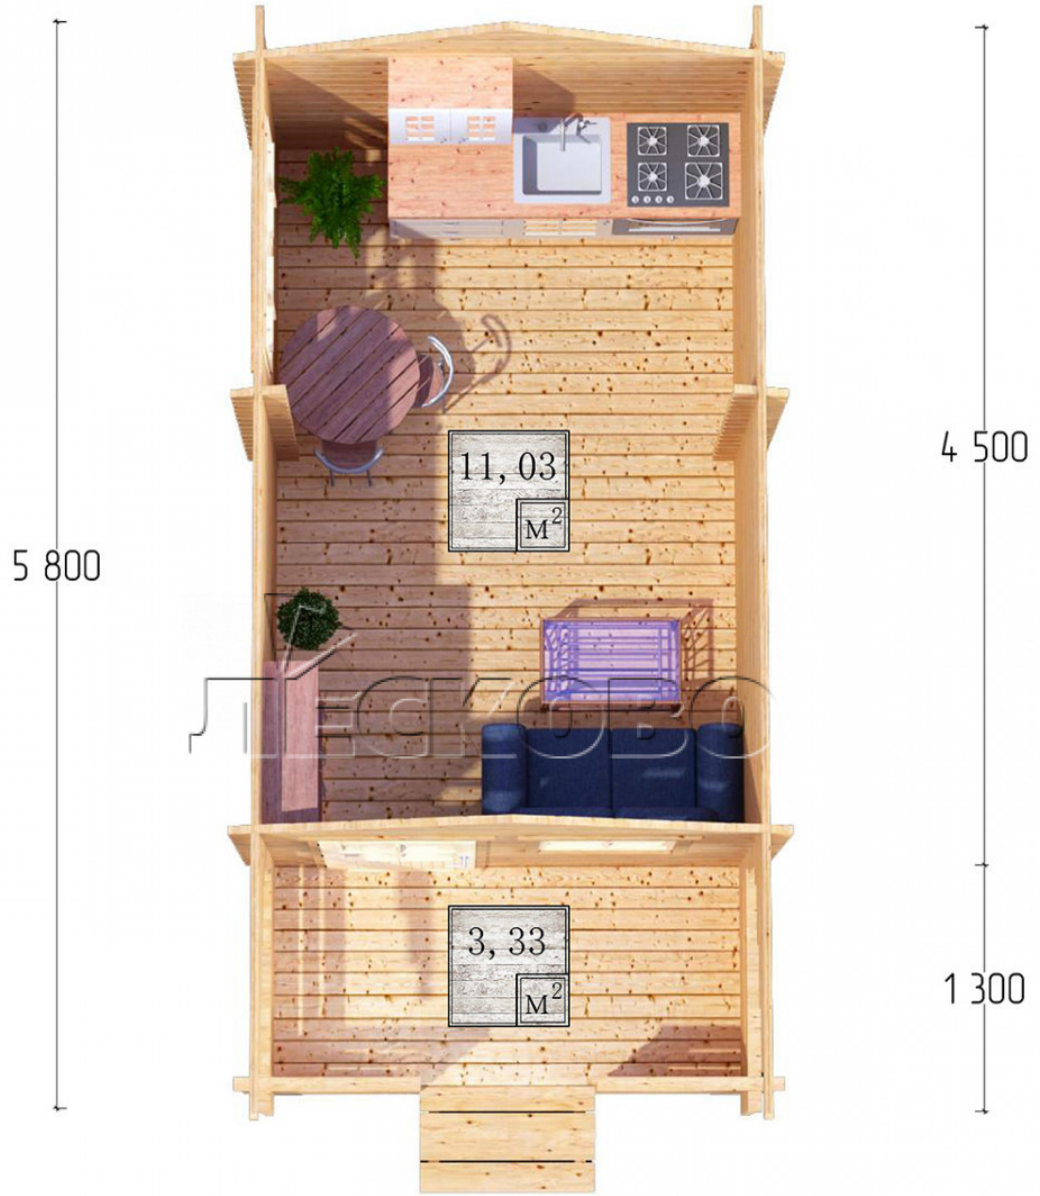

Log Cabin "DSK" series 3×4.5

Project Dimensions

3 × 4.5 / 14.9 m²

Full house set

2,657 €

Timber

45 MM

65 MM
+ 575 €

Project planning

3 000

5 800

4 500

1 300

11,03
M²

3,33
M²

Разрез

House Kit

- Wall kit: 44 × 145mm mini-chamber drying chamber with bowls for the project. The material of the tree is spruce, pine (GOST 8486). Humidity 12-14%. The height of the walls is 2.16 m;
- Logs, lower harness: board 45 × 145 mm chamber drying 10-12%;
- Floors: floorboard 35 mm, Chamber drying;
- Ceiling: imitation of a bar 20 × 135 mm, Chamber drying;
- Wooden windows, glass 4 mm, Single. Treatment with a colorless antiseptic. Hardware;

0.87×0.78 м.1 шт.

1.34×0.91 м.1 шт.

- Wooden doors;

0.84×1.885 м.

glass.1 шт.

7. Platbands: dry planed board 20 × 100 mm;

8. Roof: shingles.

9. Skirting board 35 mm.