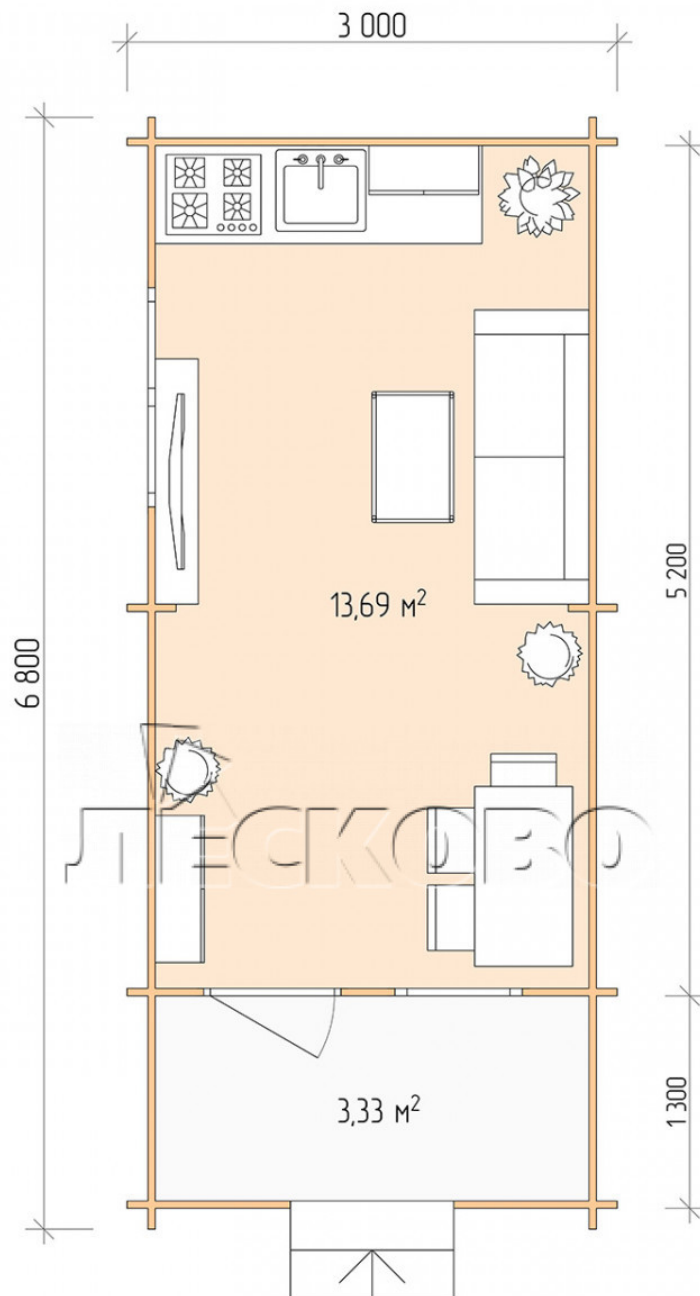

## Log Cabin "DSK" series 3×5.5

Project Dimensions

3 × 5.5 / 17.6 m<sup>2</sup>

Full house set

**2,992 €**

# Разрез

## House Kit

- Wall kit: 44 × 145mm mini-chamber drying chamber with bowls for the project. The material of the tree is spruce, pine (GOST 8486). Humidity 12-14%. The height of the walls is 2.16 m;
- Logs, lower harness: board 45 × 145 mm chamber drying 10-12%;
- Floors: floorboard 35 mm, Chamber drying;
- Ceiling: imitation of a bar 20 × 135 mm, Chamber drying;
- Wooden windows, glass 4 mm, Single. Treatment with a colorless antiseptic. Hardware;

0.87×0.78 м.1 шт.

1.34×0.91 м.1 шт.

- Wooden doors;

0.84×1.885 м.

glass.1 шт.

7. Platbands: dry planed board 20 × 100 mm;

8. Roof: shingles.

9. Skirting board 35 mm.