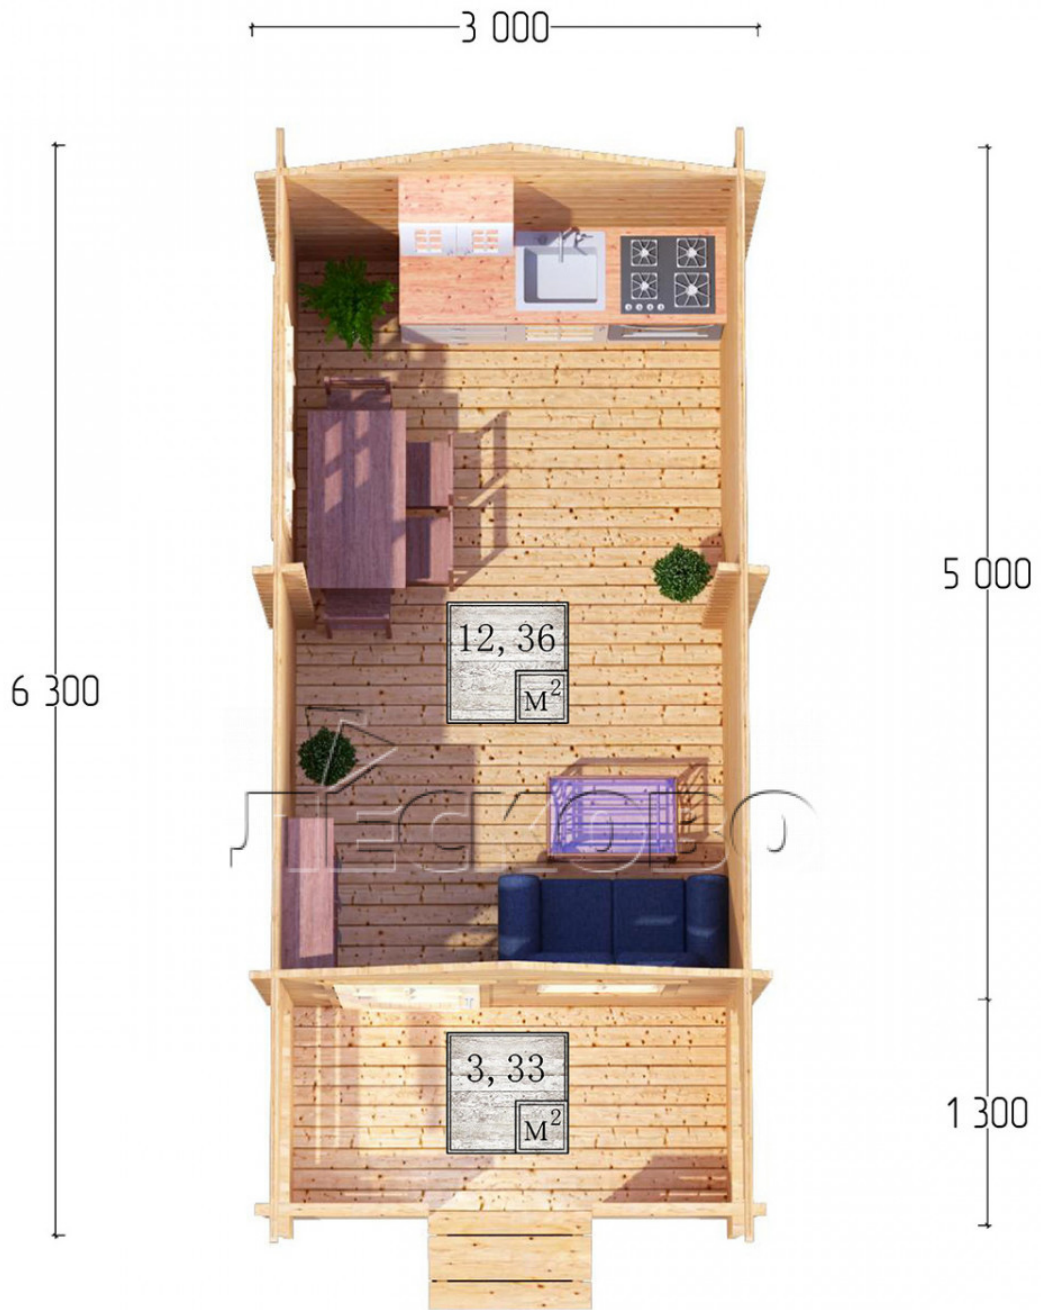

Log Cabin "DSK" series 3x5

Project Dimensions

3 × 5 / 16.2 m²

Full house set

2,880 €

Timber

45 MM

65 MM
+ 617 €

Project planning

Разрез

House Kit

- Wall kit: 44 × 145mm mini-chamber drying chamber with bowls for the project. The material of the tree is spruce, pine (GOST 8486). Humidity 12-14%. The height of the walls is 2.16 m;
- Logs, lower harness: board 45 × 145 mm chamber drying 10-12%;
- Floors: floorboard 35 mm, Chamber drying;
- Ceiling: imitation of a bar 20 × 135 mm, Chamber drying;
- Wooden windows, glass 4 mm, Single. Treatment with a colorless antiseptic. Hardware;

0.87×0.78 м.1 шт.

1.34×0.91 м.1 шт.

- Wooden doors;

0.84×1.885 м.

glass.1 шт.

7. Platbands: dry planed board 20 × 100 mm;

8. Roof: shingles.

9. Skirting board 35 mm.