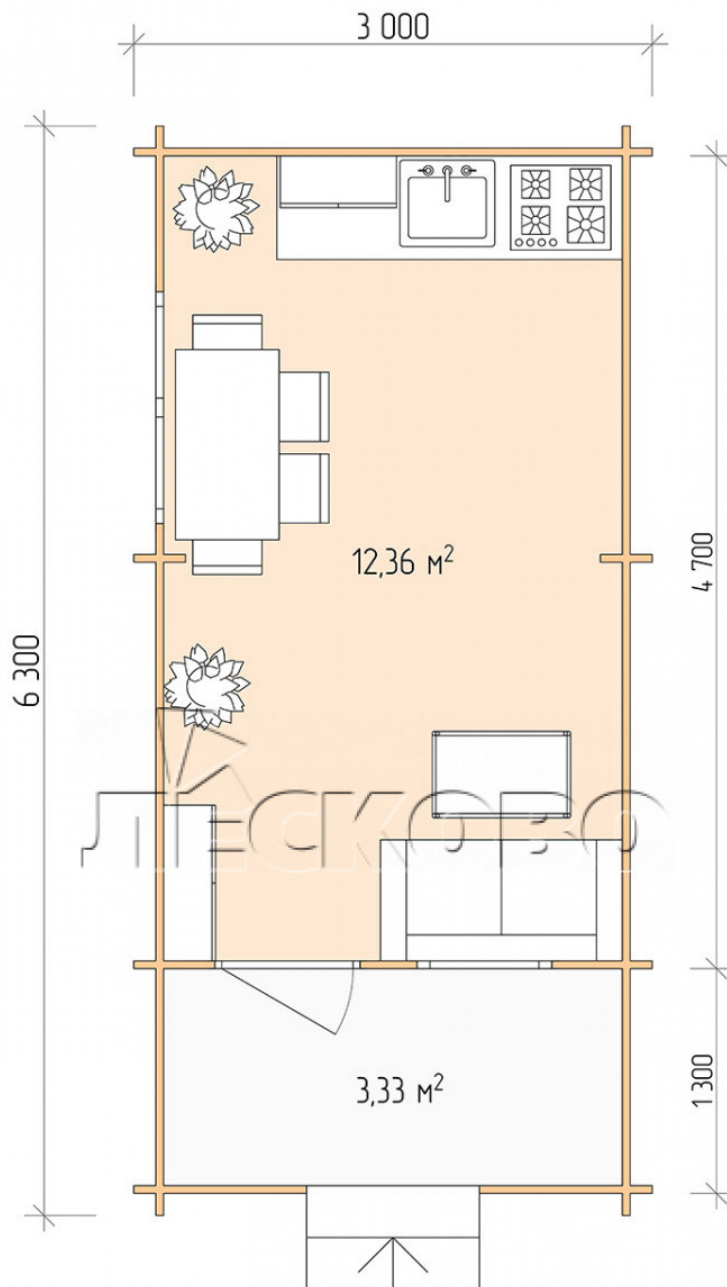

Log Cabin "DSK" series 3x5

Project Dimensions

3 × 5 / 16.2 m²

Full house set

2,880 €

Timber

45 MM

65 MM
+ 617 €

Project planning

Разрез

House Kit

- Wall kit: 44 × 145mm mini-chamber drying chamber with bowls for the project. The material of the tree is spruce, pine (GOST 8486). Humidity 12-14%. The height of the walls is 2.16 m;
- Logs, lower harness: board 45 × 145 mm chamber drying 10-12%;
- Floors: floorboard 35 mm, Chamber drying;
- Ceiling: imitation of a bar 20 × 135 mm, Chamber drying;
- Wooden windows, glass 4 mm, Single. Treatment with a colorless antiseptic. Hardware;

0.87×0.78 м.1 шт.

1.34×0.91 м.1 шт.

- Wooden doors;

0.84×1.885 м.

glass.1 шт.

7. Platbands: dry planed board 20 × 100 mm;

8. Roof: shingles.

9. Skirting board 35 mm.