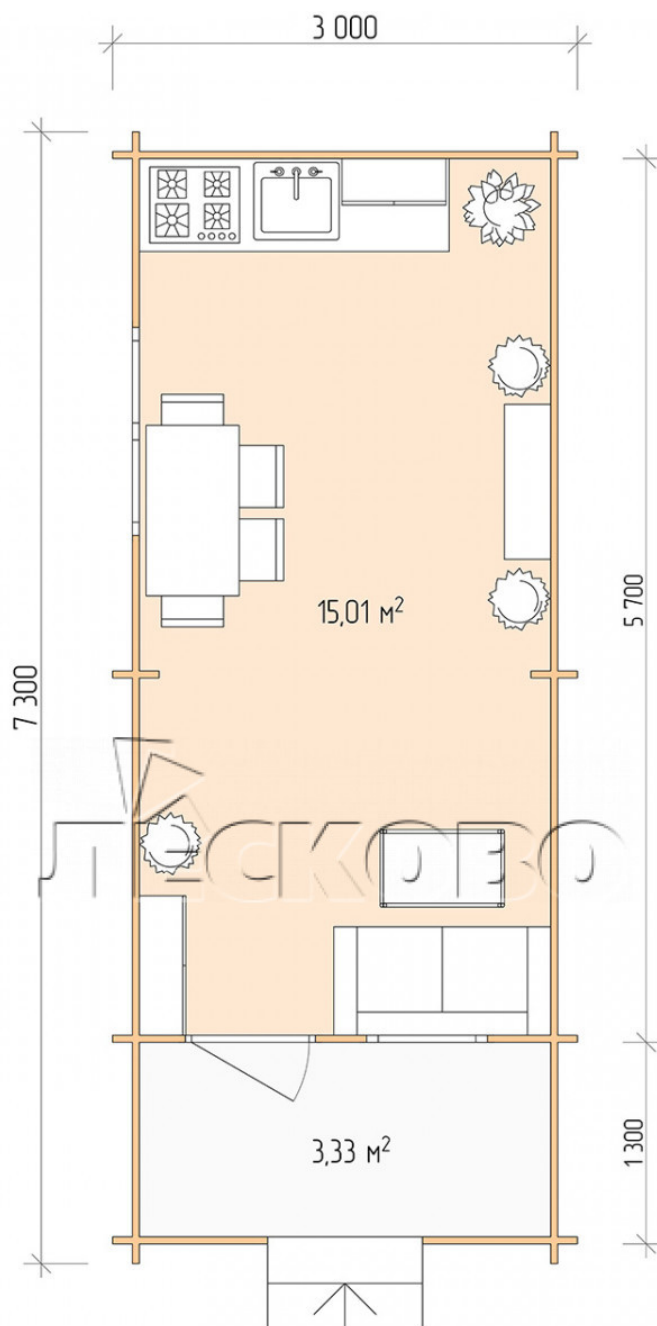

## Log Cabin "DSK" series 3×6

Project Dimensions

3 × 6 / 18.9 m<sup>2</sup>

Full house set

**3,219 €**

### Timber

45 MM

65 MM  
+ 691 €

# Разрез

## House Kit

- Wall kit: 44 × 145mm mini-chamber drying chamber with bowls for the project. The material of the tree is spruce, pine (GOST 8486). Humidity 12-14%. The height of the walls is 2.16 m;
- Logs, lower harness: board 45 × 145 mm chamber drying 10-12%;
- Floors: floorboard 35 mm, Chamber drying;
- Ceiling: imitation of a bar 20 × 135 mm, Chamber drying;
- Wooden windows, glass 4 mm, Single. Treatment with a colorless antiseptic. Hardware;