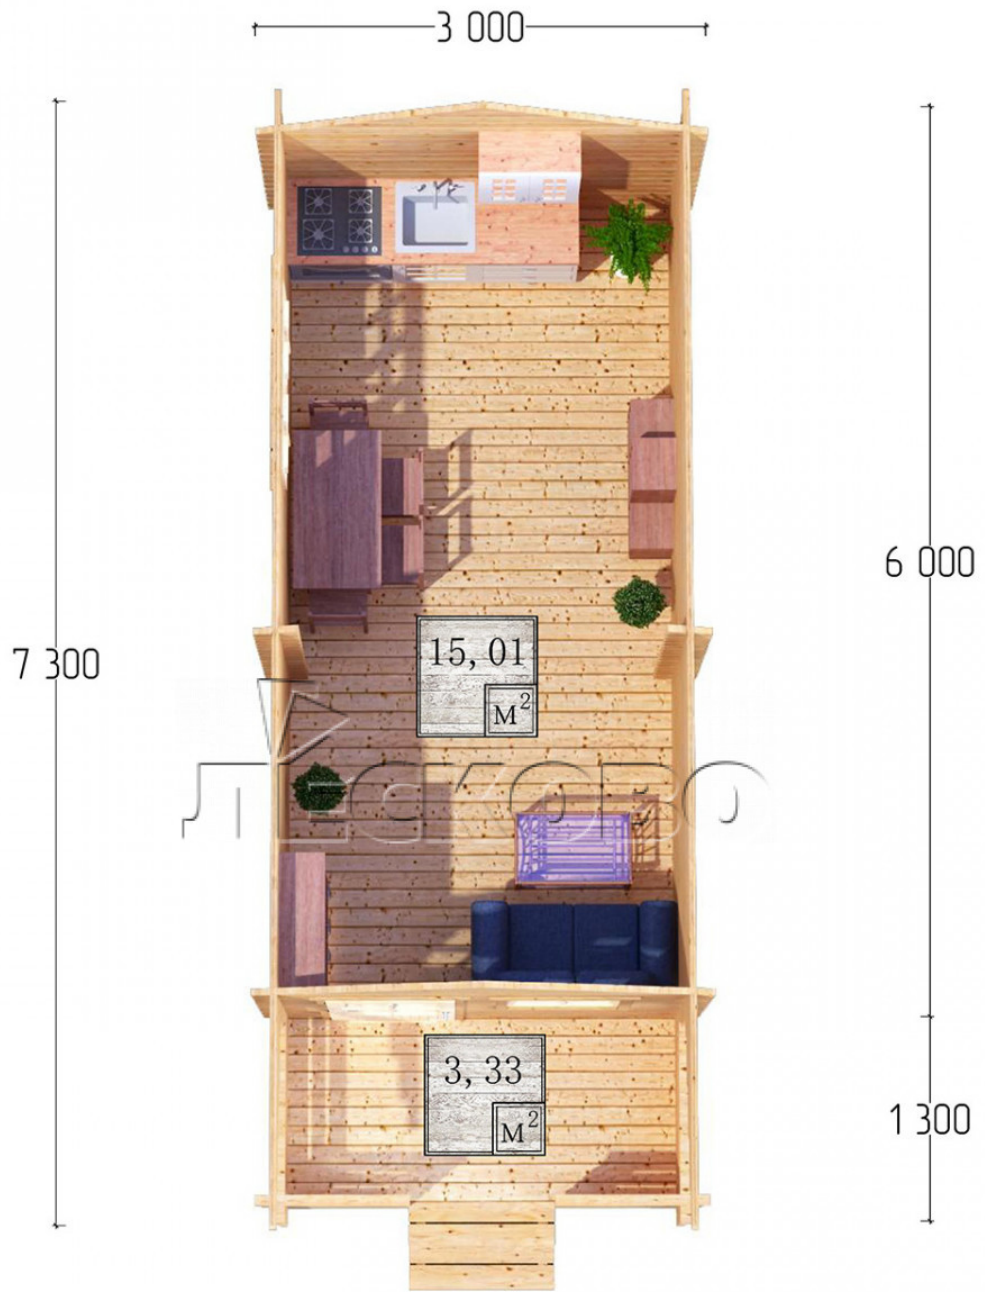

## Log Cabin "DSK" series 3×6

Project Dimensions

3 × 6 / 18.9 m<sup>2</sup>

Full house set

**3,219 €**

### Timber

45 MM

65 MM  
+ 691 €

# Разрез

## House Kit

- Wall kit: 44 × 145mm mini-chamber drying chamber with bowls for the project. The material of the tree is spruce, pine (GOST 8486). Humidity 12-14%. The height of the walls is 2.16 m;
- Logs, lower harness: board 45 × 145 mm chamber drying 10-12%;
- Floors: floorboard 35 mm, Chamber drying;
- Ceiling: imitation of a bar 20 × 135 mm, Chamber drying;
- Wooden windows, glass 4 mm, Single. Treatment with a colorless antiseptic. Hardware;