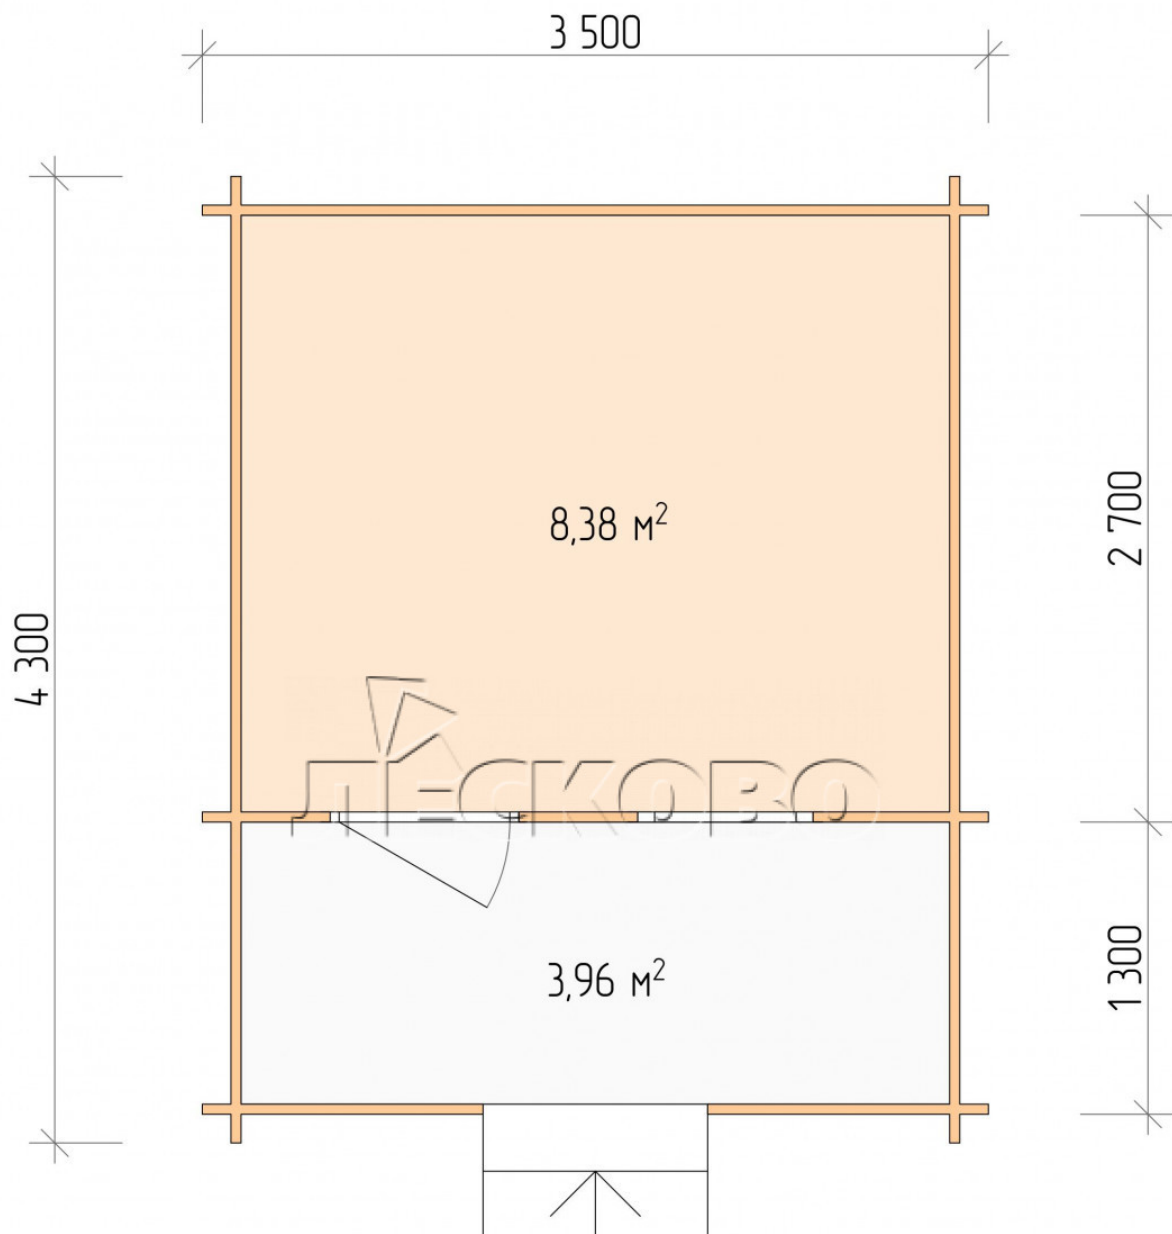

## Log Cabin "DSK" series 3.5×3

Project Dimensions

3.5 × 3 / 12.8 m<sup>2</sup>

Full house set

**2,344 €**

# Разрез

## House Kit

- Wall kit: 44 × 145mm mini-chamber drying chamber with bowls for the project. The material of the tree is spruce, pine (GOST 8486). Humidity 12-14%. The height of the walls is 2.16 m;
- Logs, lower harness: board 45 × 145 mm chamber drying 10-12%;
- Floors: floorboard 35 mm, Chamber drying;
- Ceiling: imitation of a bar 20 × 135 mm, Chamber drying;
- Wooden windows, glass 4 mm, Single. Treatment with a colorless antiseptic. Hardware;

0.87×0.78 м.1 шт.

- Wooden doors;

0.84×1.885 м.

glass.1 шт.

7. Platbands: dry planed board 20 × 100 mm;

8. Roof: shingles.

9. Skirting board 35 mm.

+7 (927) 738-08-11