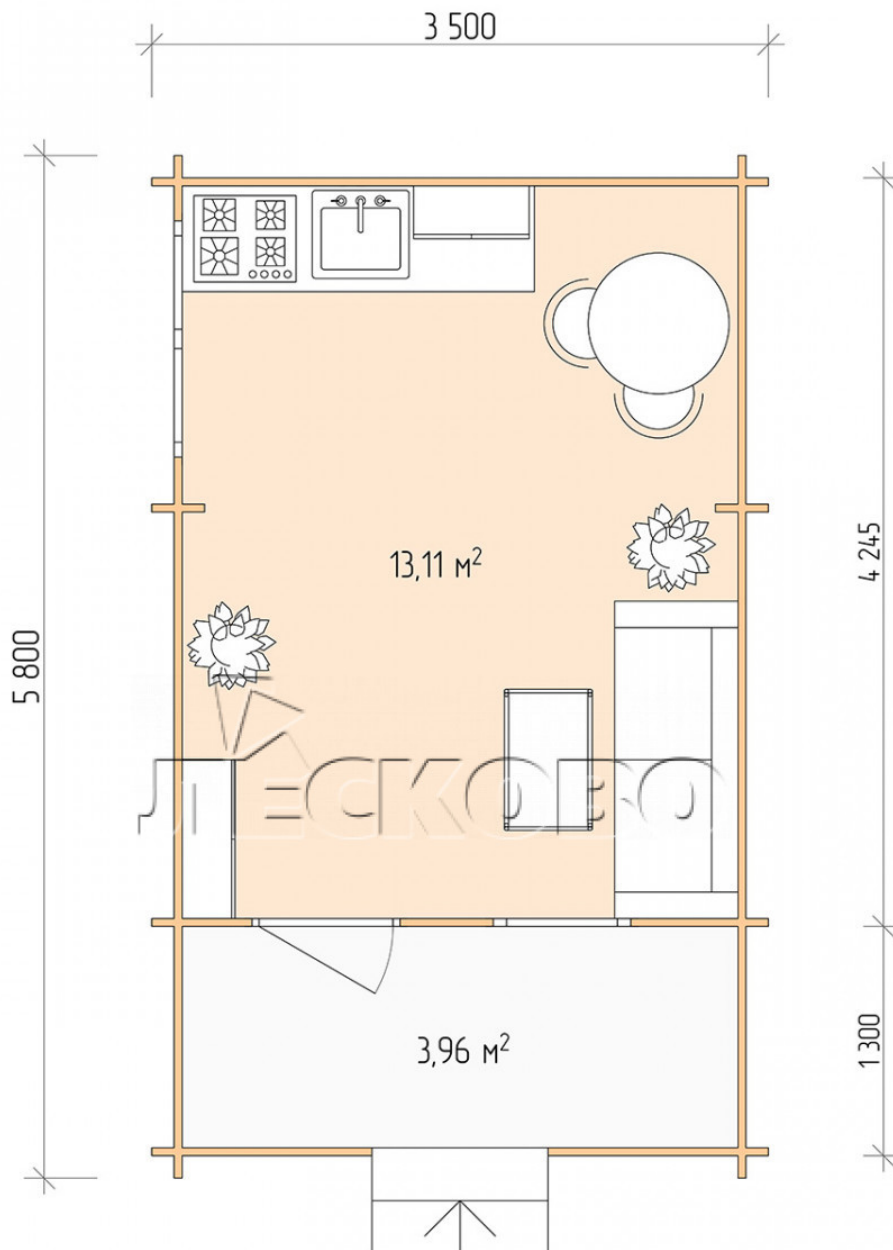

Log Cabin "DSK" series 3.5×4.5

Project Dimensions

3.5 × 4.5 / 17.6 m²

Full house set

2,943 €

Timber

45 MM

65 MM
+ 641 €

Project planning

Разрез

House Kit

- Wall kit: 44 × 145mm mini-chamber drying chamber with bowls for the project. The material of the tree is spruce, pine (GOST 8486). Humidity 12-14%. The height of the walls is 2.16 m;
- Logs, lower harness: board 45 × 145 mm chamber drying 10-12%;
- Floors: floorboard 35 mm, Chamber drying;
- Ceiling: imitation of a bar 20 × 135 mm, Chamber drying;
- Wooden windows, glass 4 mm, Single. Treatment with a colorless antiseptic. Hardware;

0.87×0.78 м.1 шт.

1.34×0.91 м.1 шт.

- Wooden doors;

0.84×1.885 м.

glass.1 шт.

7. Platbands: dry planed board 20 × 100 mm;

8. Roof: shingles.

9. Skirting board 35 mm.