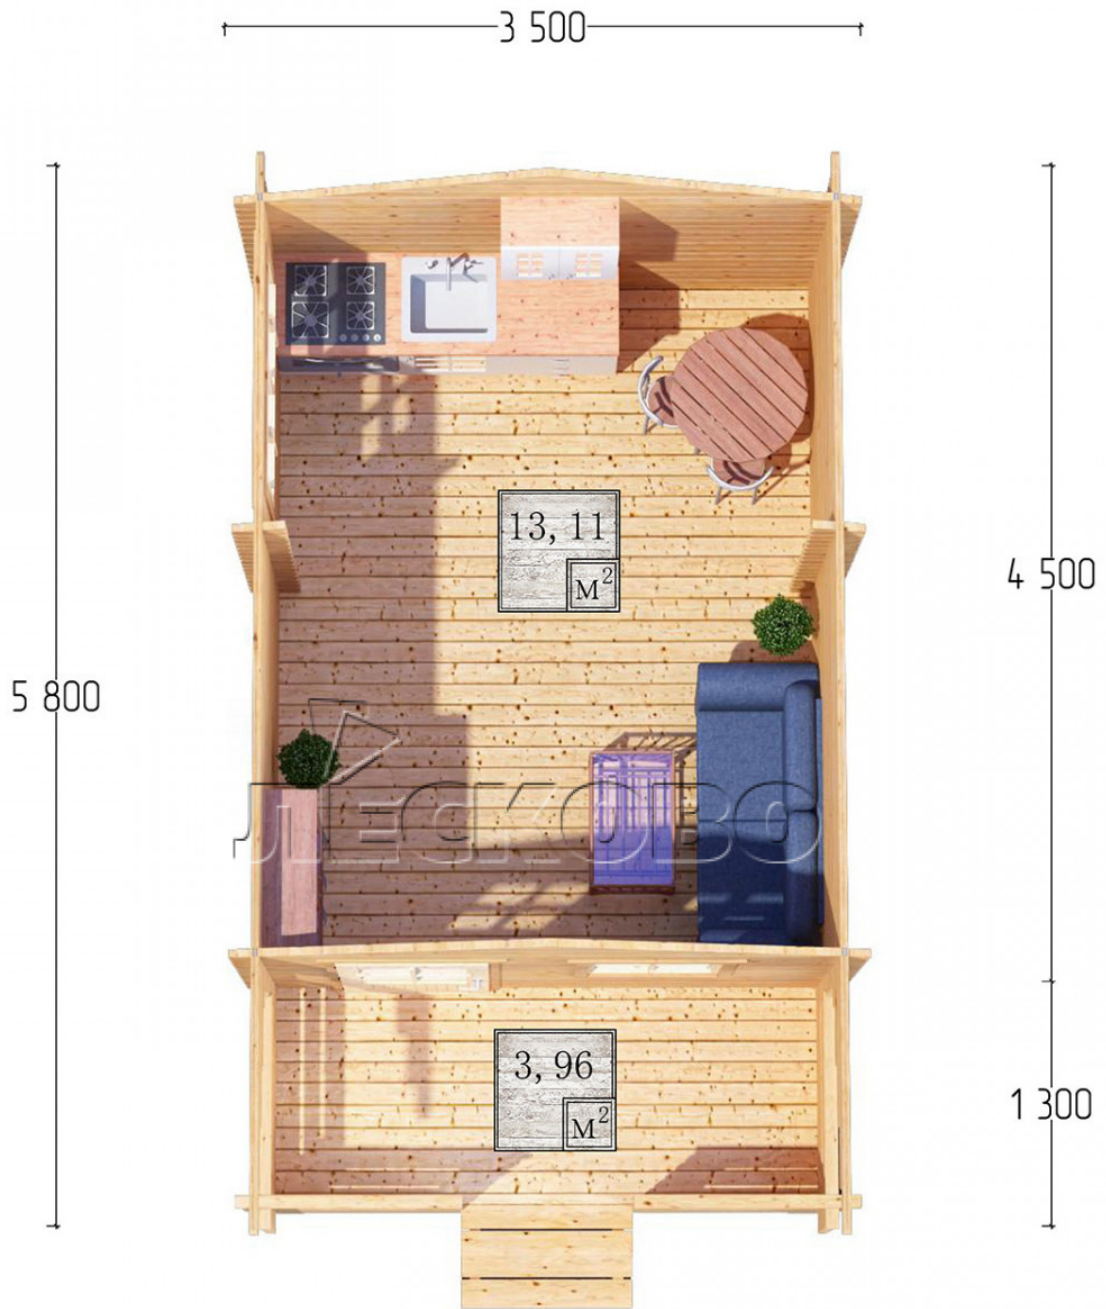

Log Cabin "DSK" series 3.5×4.5

Project Dimensions

3.5 × 4.5 / 17.6 m²

Full house set

2,943 €

Timber

45 MM

65 MM
+ 641 €

Project planning

Разрез

House Kit

- Wall kit: 44 × 145mm mini-chamber drying chamber with bowls for the project. The material of the tree is spruce, pine (GOST 8486). Humidity 12-14%. The height of the walls is 2.16 m;
- Logs, lower harness: board 45 × 145 mm chamber drying 10-12%;
- Floors: floorboard 35 mm, Chamber drying;
- Ceiling: imitation of a bar 20 × 135 mm, Chamber drying;
- Wooden windows, glass 4 mm, Single. Treatment with a colorless antiseptic. Hardware;

0.87×0.78 м.1 шт.

1.34×0.91 м.1 шт.

- Wooden doors;

0.84×1.885 м.

glass.1 шт.

7. Platbands: dry planed board 20 × 100 mm;

8. Roof: shingles.

9. Skirting board 35 mm.