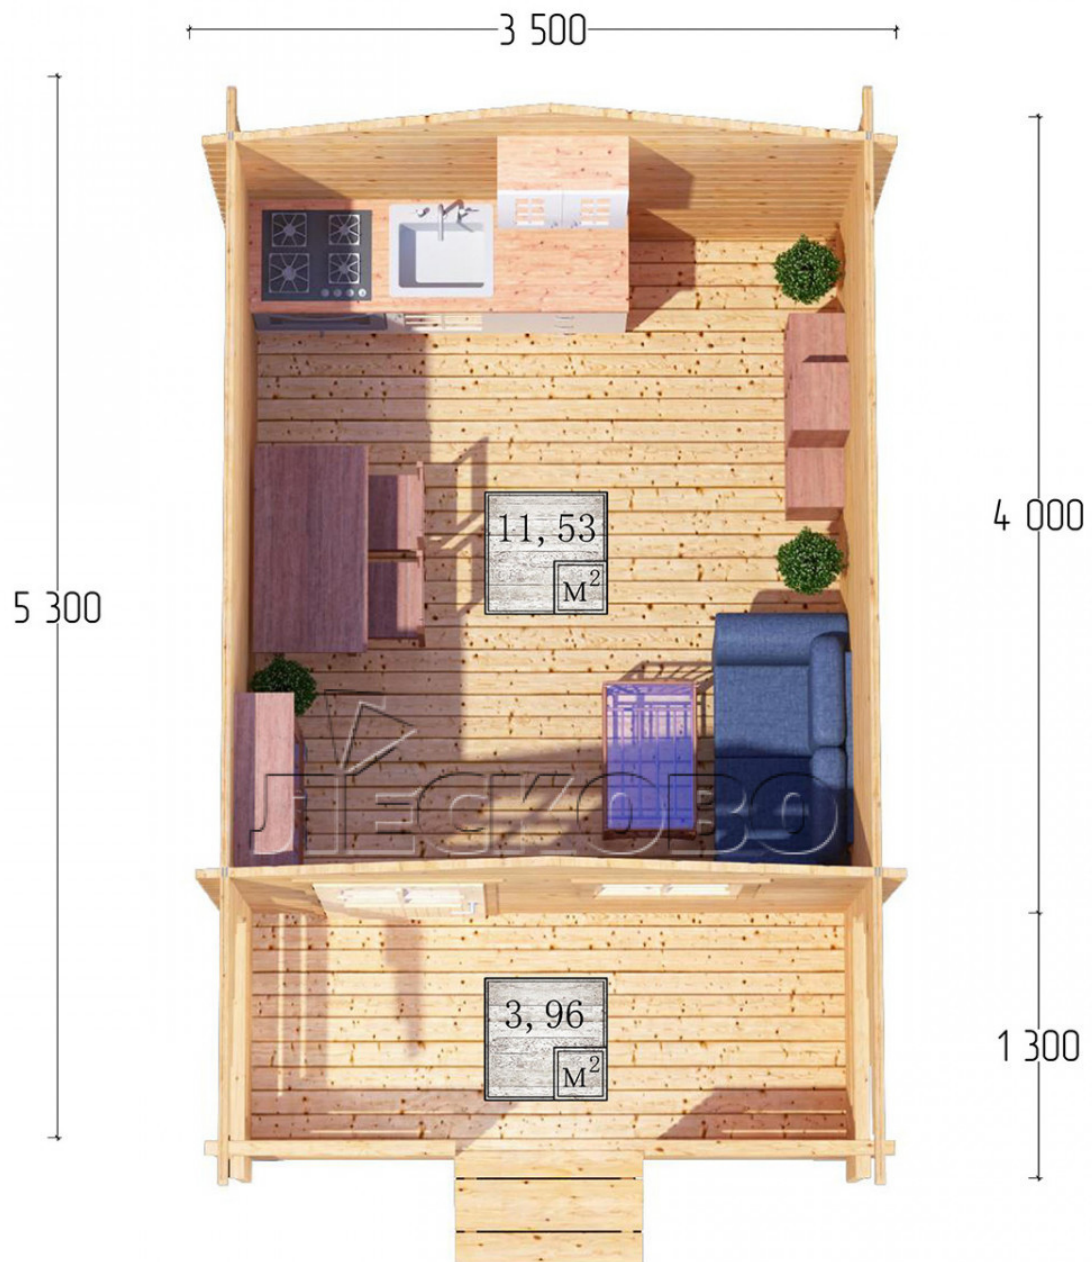

Log Cabin "DSK" series 3.5×4

Project Dimensions

3.5 × 4 / 16 m²

Full house set

2,673 €

Timber

45 MM

65 MM
+ 587 €

Project planning

Разрез

House Kit

- Wall kit: 44 × 145mm mini-chamber drying chamber with bowls for the project. The material of the tree is spruce, pine (GOST 8486). Humidity 12-14%. The height of the walls is 2.16 m;
- Logs, lower harness: board 45 × 145 mm chamber drying 10-12%;
- Floors: floorboard 35 mm, Chamber drying;
- Ceiling: imitation of a bar 20 × 135 mm, Chamber drying;
- Wooden windows, glass 4 mm, Single. Treatment with a colorless antiseptic. Hardware;

0.87×0.78 м.1 шт.

- Wooden doors;

0.84×1.885 м.

glass.1 шт.

7. Platbands: dry planed board 20 × 100 mm;

8. Roof: shingles.

9. Skirting board 35 mm.

+7 (927) 738-08-11