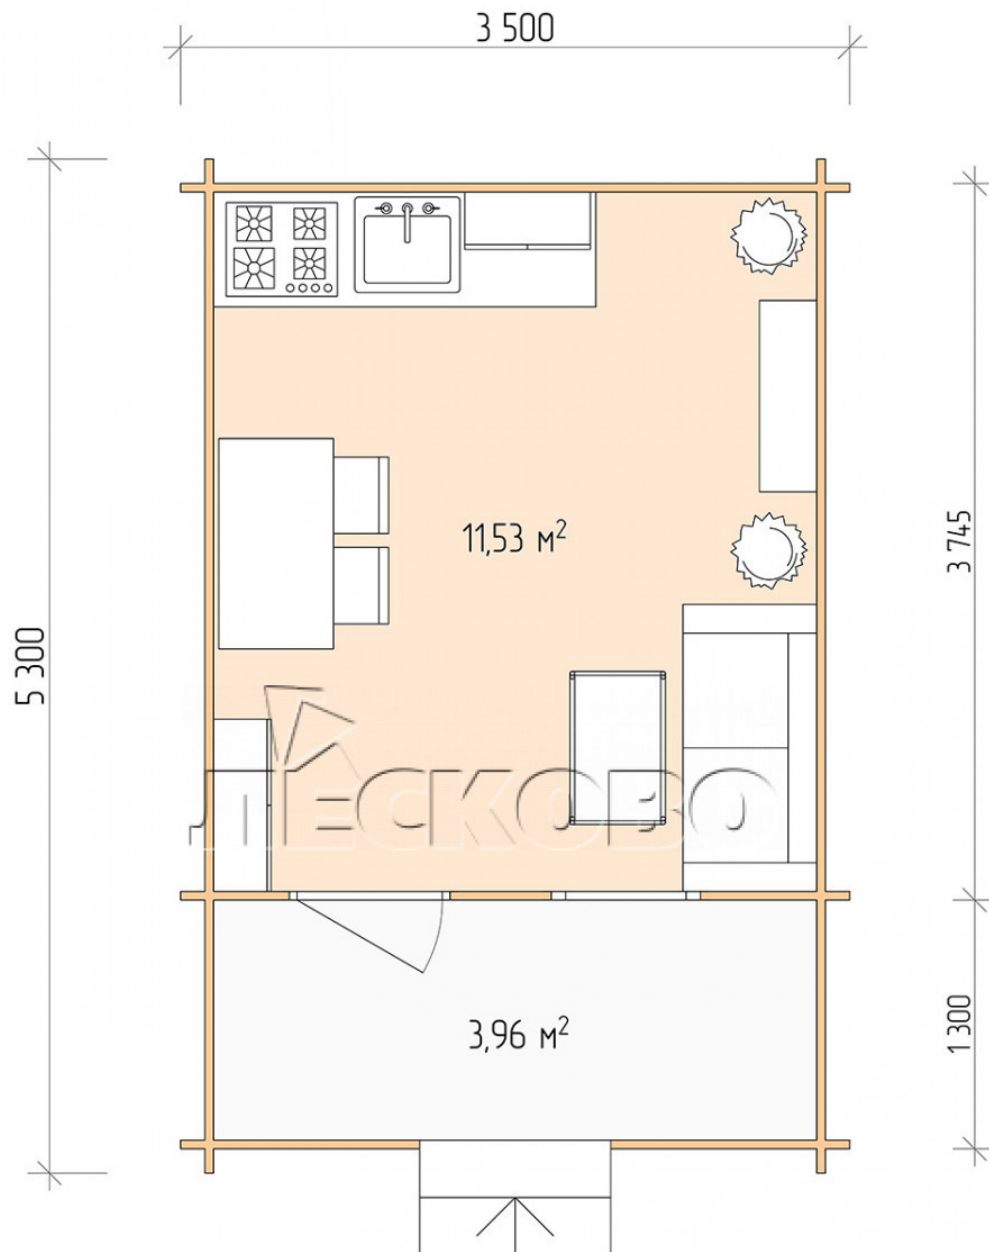

Log Cabin "DSK" series 3.5×4

Project Dimensions

3.5 × 4 / 16 m²

Full house set

2,673 €

Timber

45 MM

65 MM
+ 587 €

Project planning

Разрез

House Kit

- Wall kit: 44 × 145mm mini-chamber drying chamber with bowls for the project. The material of the tree is spruce, pine (GOST 8486). Humidity 12-14%. The height of the walls is 2.16 m;
- Logs, lower harness: board 45 × 145 mm chamber drying 10-12%;
- Floors: floorboard 35 mm, Chamber drying;
- Ceiling: imitation of a bar 20 × 135 mm, Chamber drying;
- Wooden windows, glass 4 mm, Single. Treatment with a colorless antiseptic. Hardware;

0.87×0.78 м.1 шт.

- Wooden doors;

0.84×1.885 м.

glass.1 шт.

7. Platbands: dry planed board 20 × 100 mm;

8. Roof: shingles.

9. Skirting board 35 mm.

+7 (927) 738-08-11