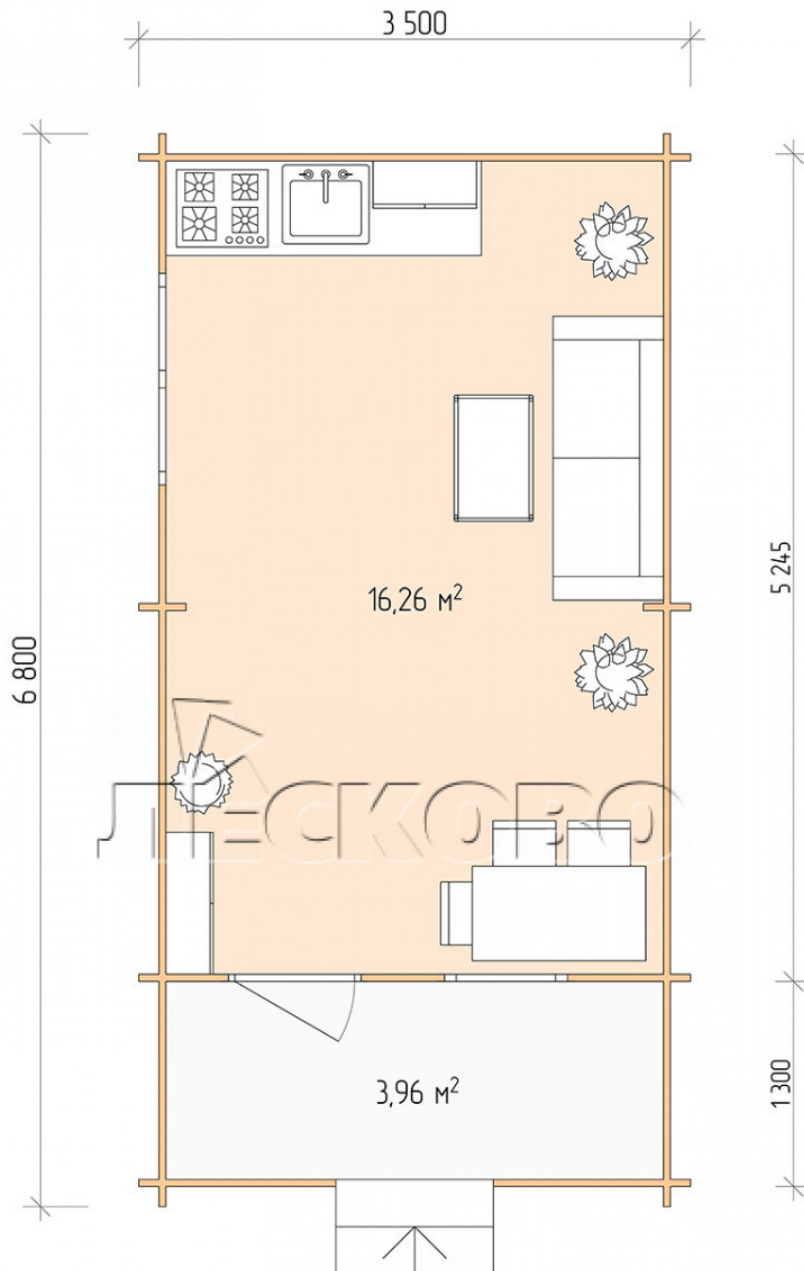

## Log Cabin "DSK" series 3.5×5.5

Project Dimensions

3.5 × 5.5 / 20.8 m<sup>2</sup>

Full house set

**3,350 €**

### Timber

45 MM

65 MM  
+ 709 €

# Разрез

## House Kit

- Wall kit: 44 × 145mm mini-chamber drying chamber with bowls for the project. The material of the tree is spruce, pine (GOST 8486). Humidity 12-14%. The height of the walls is 2.16 m;
- Logs, lower harness: board 45 × 145 mm chamber drying 10-12%;
- Floors: floorboard 35 mm, Chamber drying;
- Ceiling: imitation of a bar 20 × 135 mm, Chamber drying;
- Wooden windows, glass 4 mm, Single. Treatment with a colorless antiseptic. Hardware;