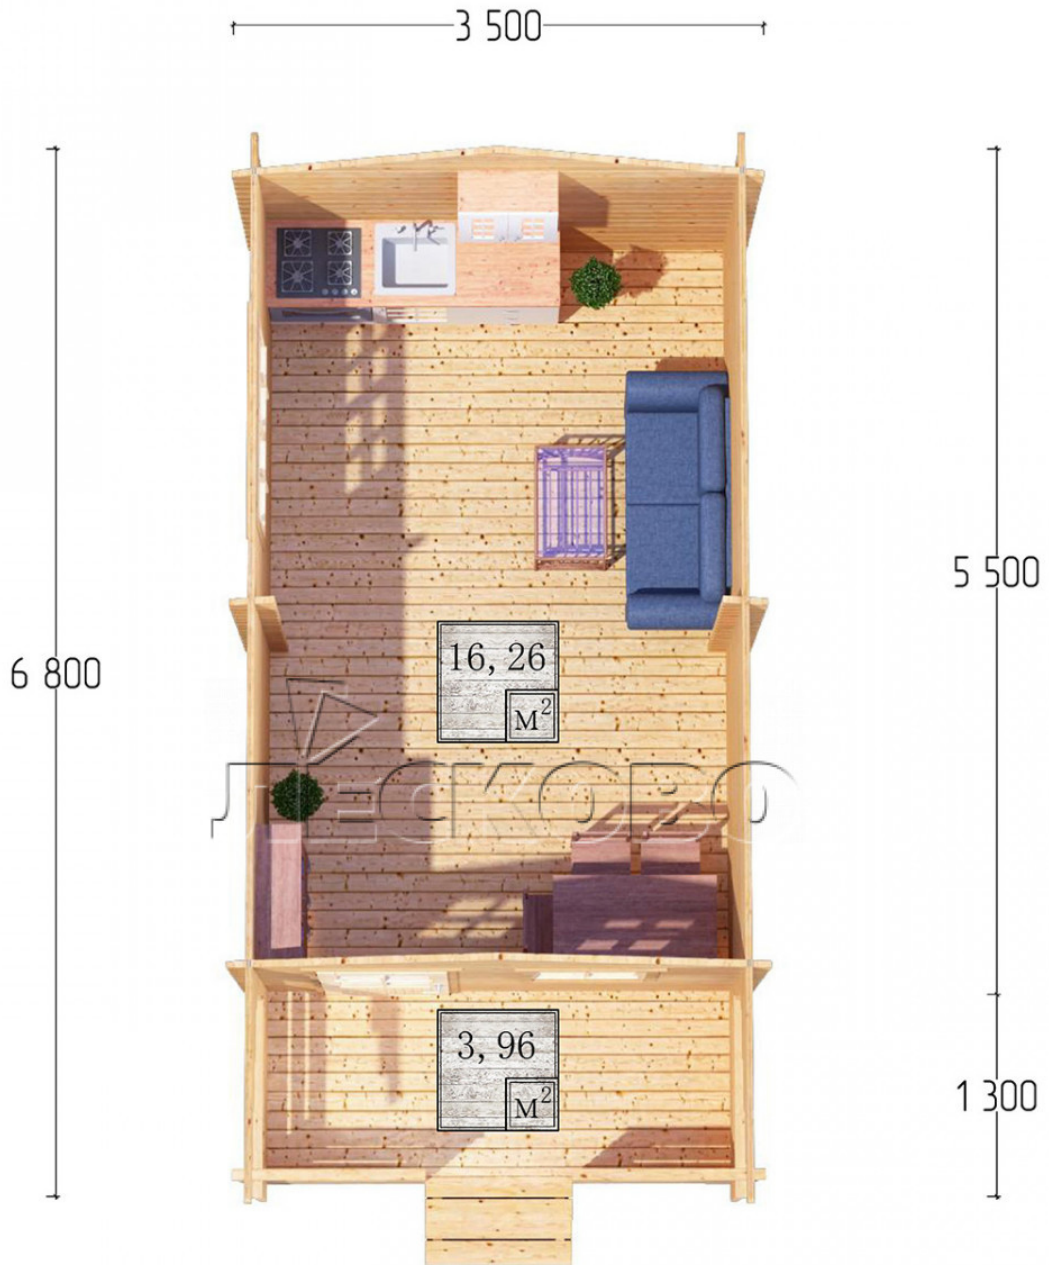

## Log Cabin "DSK" series 3.5×5.5

Project Dimensions

3.5 × 5.5 / 20.8 m<sup>2</sup>

Full house set

**3,350 €**

### Timber

45 MM

65 MM  
+ 709 €

# Разрез

## House Kit

- Wall kit: 44 × 145mm mini-chamber drying chamber with bowls for the project. The material of the tree is spruce, pine (GOST 8486). Humidity 12-14%. The height of the walls is 2.16 m;
- Logs, lower harness: board 45 × 145 mm chamber drying 10-12%;
- Floors: floorboard 35 mm, Chamber drying;
- Ceiling: imitation of a bar 20 × 135 mm, Chamber drying;
- Wooden windows, glass 4 mm, Single. Treatment with a colorless antiseptic. Hardware;