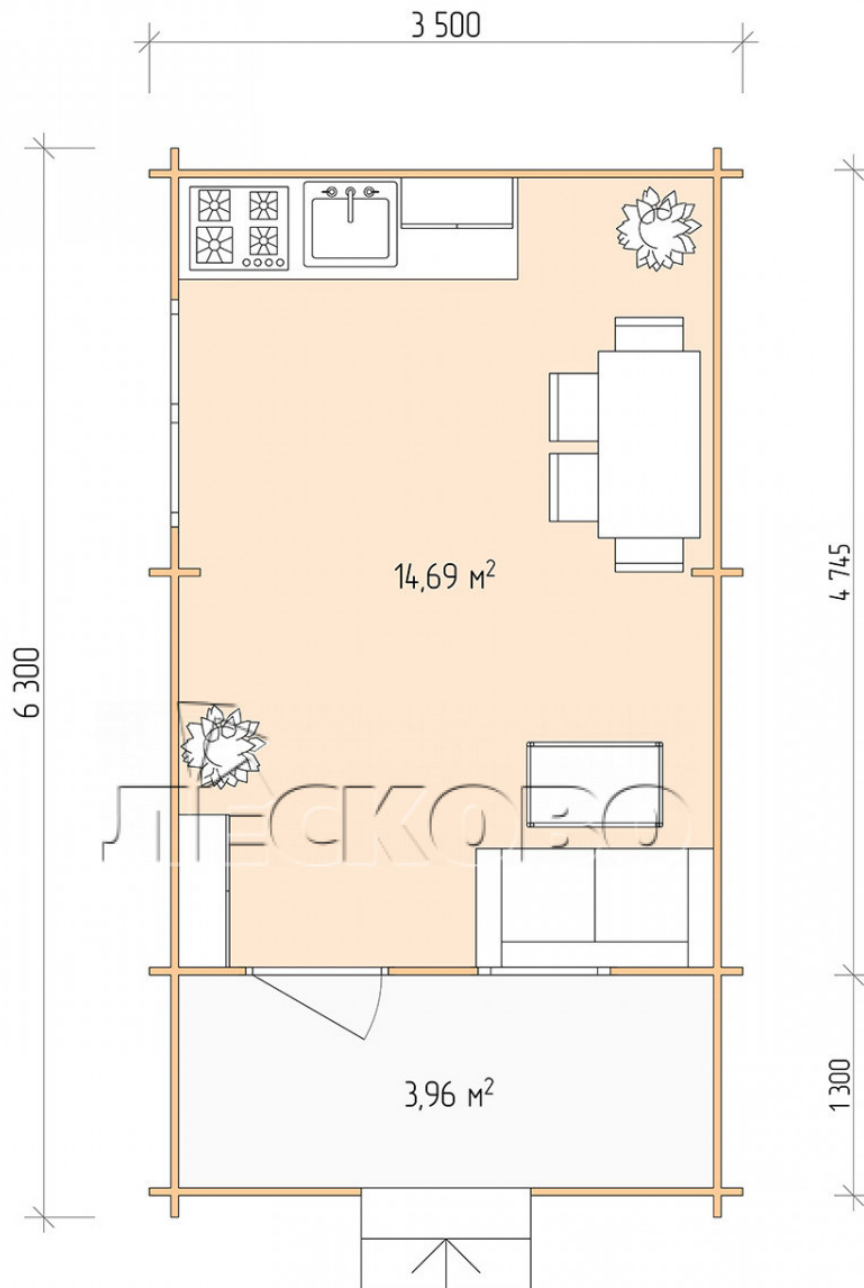

## Log Cabin "DSK" series 3.5×5

Project Dimensions

3.5 × 5 / 19.2 m<sup>2</sup>

Full house set

**3,118 €**

### Timber

45 MM

65 MM  
+ 678 €

# Разрез

## House Kit

- Wall kit: 44 × 145mm mini-chamber drying chamber with bowls for the project. The material of the tree is spruce, pine (GOST 8486). Humidity 12-14%. The height of the walls is 2.16 m;
- Logs, lower harness: board 45 × 145 mm chamber drying 10-12%;
- Floors: floorboard 35 mm, Chamber drying;
- Ceiling: imitation of a bar 20 × 135 mm, Chamber drying;
- Wooden windows, glass 4 mm, Single. Treatment with a colorless antiseptic. Hardware;