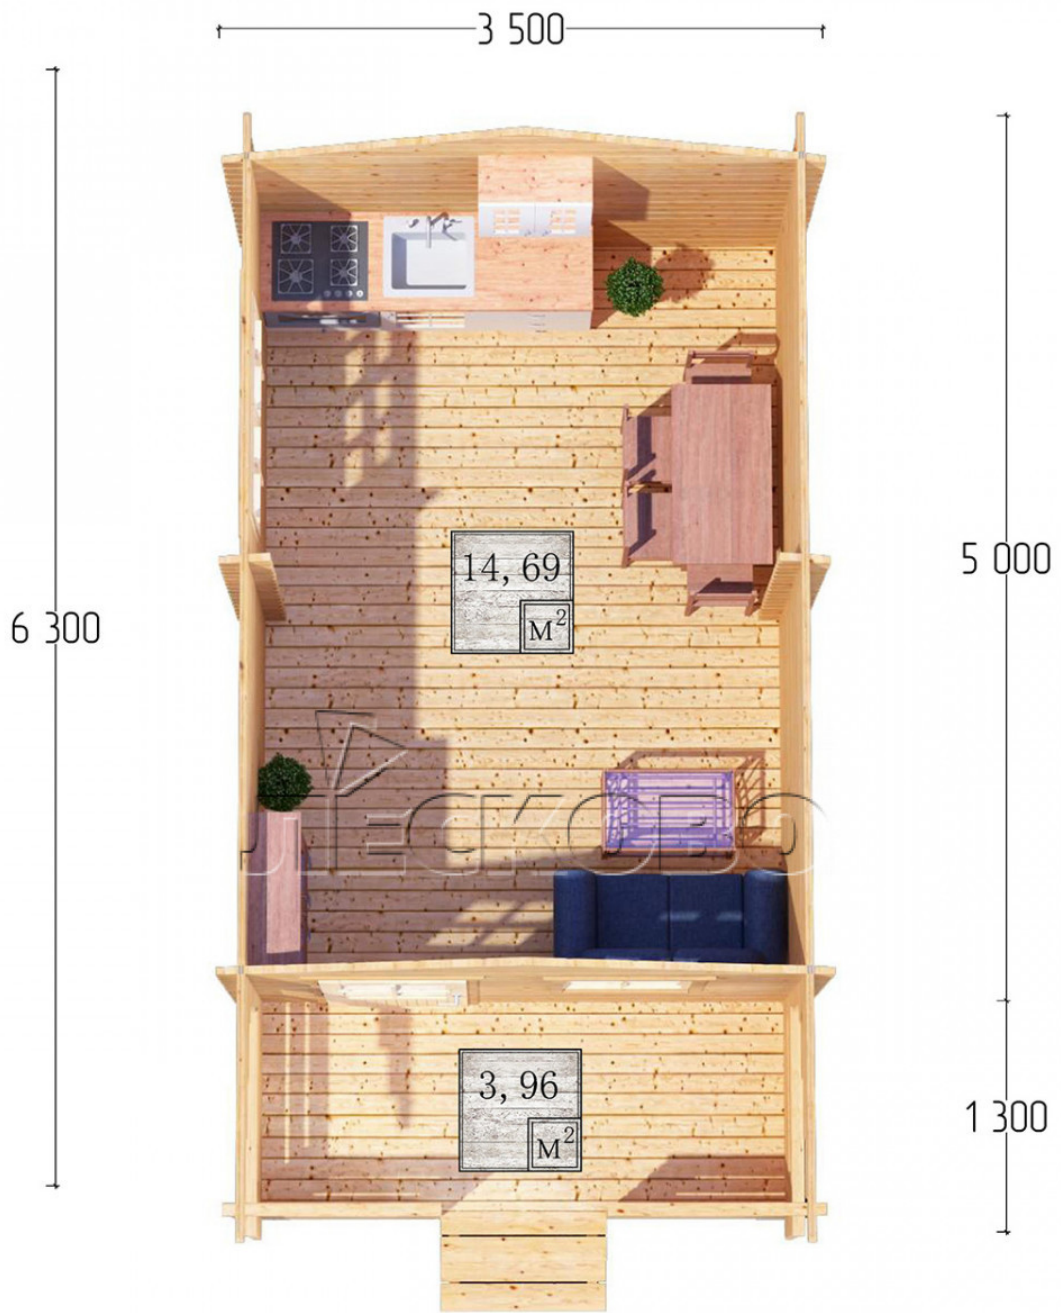

## Log Cabin "DSK" series 3.5×5

Project Dimensions

3.5 × 5 / 19.2 m<sup>2</sup>

Full house set

**3,118 €**

### Timber

45 MM

65 MM  
+ 678 €

# Разрез

## House Kit

- Wall kit: 44 × 145mm mini-chamber drying chamber with bowls for the project. The material of the tree is spruce, pine (GOST 8486). Humidity 12-14%. The height of the walls is 2.16 m;
- Logs, lower harness: board 45 × 145 mm chamber drying 10-12%;
- Floors: floorboard 35 mm, Chamber drying;
- Ceiling: imitation of a bar 20 × 135 mm, Chamber drying;
- Wooden windows, glass 4 mm, Single. Treatment with a colorless antiseptic. Hardware;