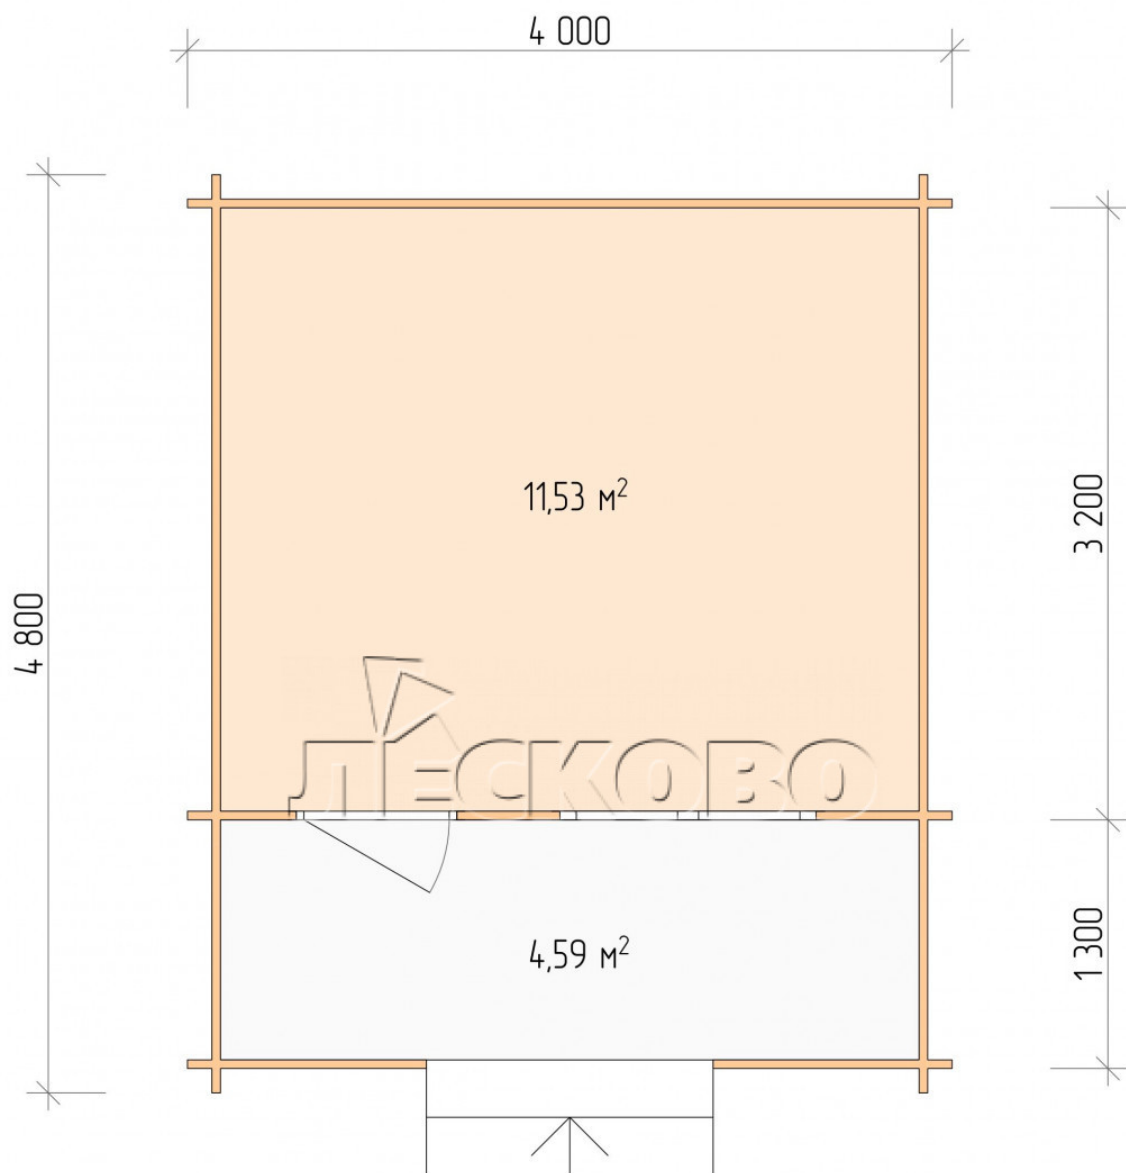

Log Cabin "DSK" series 4×3.5

Project Dimensions

4 × 3.5 / 18.9 m²

Full house set

3,197 €

Timber

45 MM

65 MM
+ 641 €

Project planning

4 000

3 500

11,53
M²

4,59
M²

Разрез

House Kit

- Wall kit: 44 × 145mm mini-chamber drying chamber with bowls for the project. The material of the tree is spruce, pine (GOST 8486). Humidity 12-14%. The height of the walls is 2.16 m;
- Logs, lower harness: board 45 × 145 mm chamber drying 10-12%;
- Floors: floorboard 35 mm, Chamber drying;
- Ceiling: imitation of a bar 20 × 135 mm, Chamber drying;
- Wooden windows, glass 4 mm, Single. Treatment with a colorless antiseptic. Hardware;

1.34×0.91 м.1 шт.

- Wooden doors;

0.84×1.885 м.

glass.1 шт.

7. Platbands: dry planed board 20 × 100 mm;

8. Roof: shingles.

9. Skirting board 35 mm.

+7 (927) 738-08-11