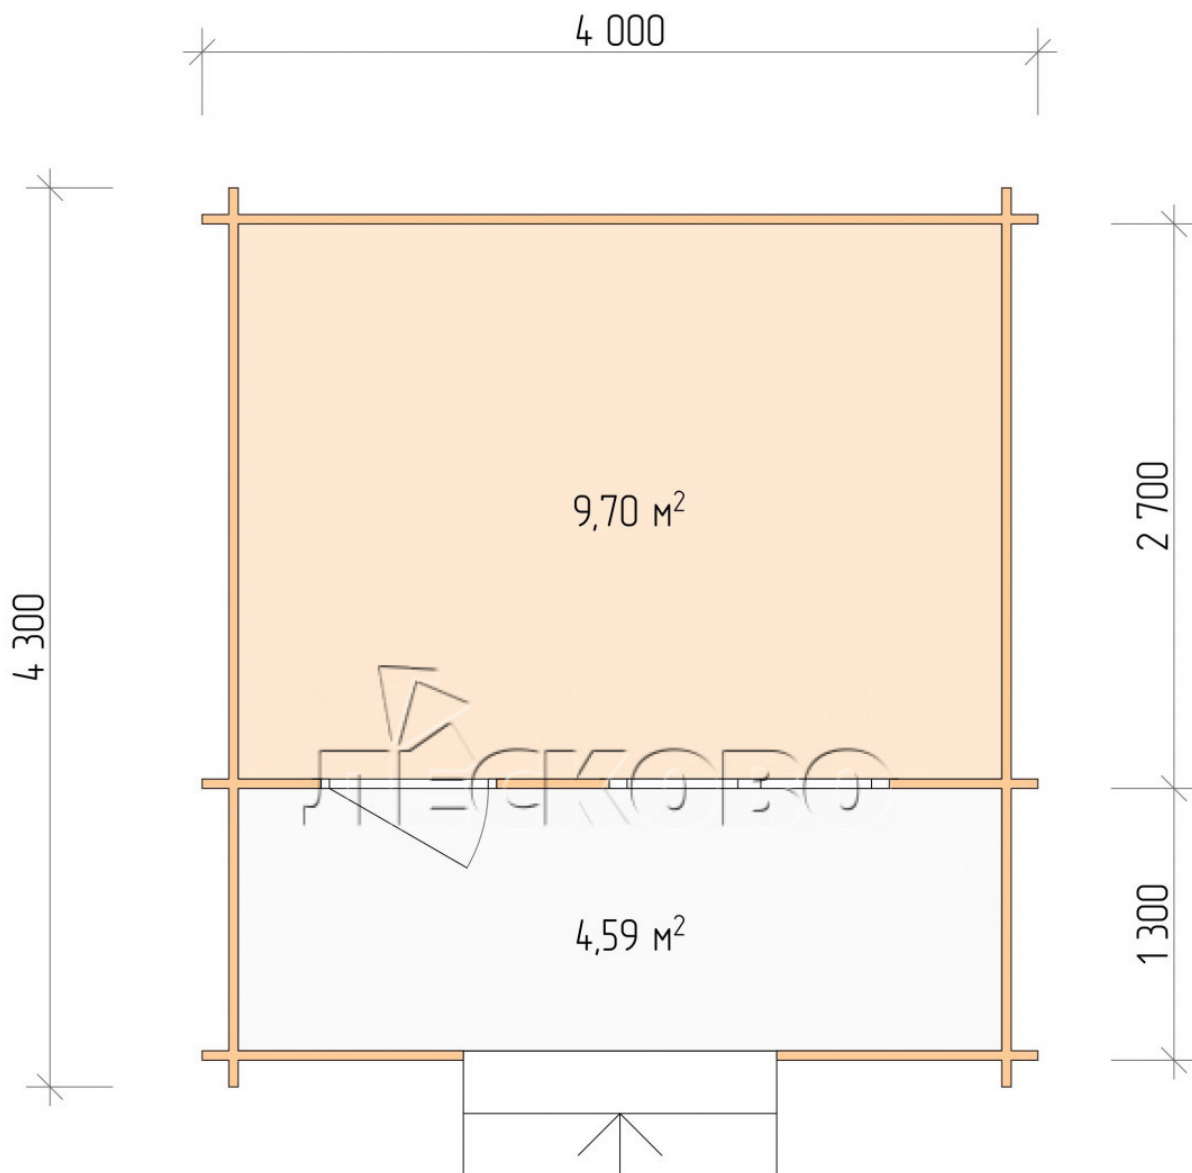

Log Cabin "DSK" series 4×3

Project Dimensions

4 × 3 / 14.8 m²

Full house set

2,588 €

Timber

45 MM

65 MM
+ 599 €

Project planning

4 000

3 000

9,70
M²

4,59
M²

Разрез

House Kit

- Wall kit: 44 × 145mm mini-chamber drying chamber with bowls for the project. The material of the tree is spruce, pine (GOST 8486). Humidity 12-14%. The height of the walls is 2.16 m;
- Logs, lower harness: board 45 × 145 mm chamber drying 10-12%;
- Floors: floorboard 35 mm, Chamber drying;
- Ceiling: imitation of a bar 20 × 135 mm, Chamber drying;
- Wooden windows, glass 4 mm, Single. Treatment with a colorless antiseptic. Hardware;

1.34×0.91 м.1 шт.

- Wooden doors;

0.84×1.885 м.

glass.1 шт.

7. Platbands: dry planed board 20 × 100 mm;

8. Roof: shingles.

9. Skirting board 35 mm.

+7 (927) 738-08-11