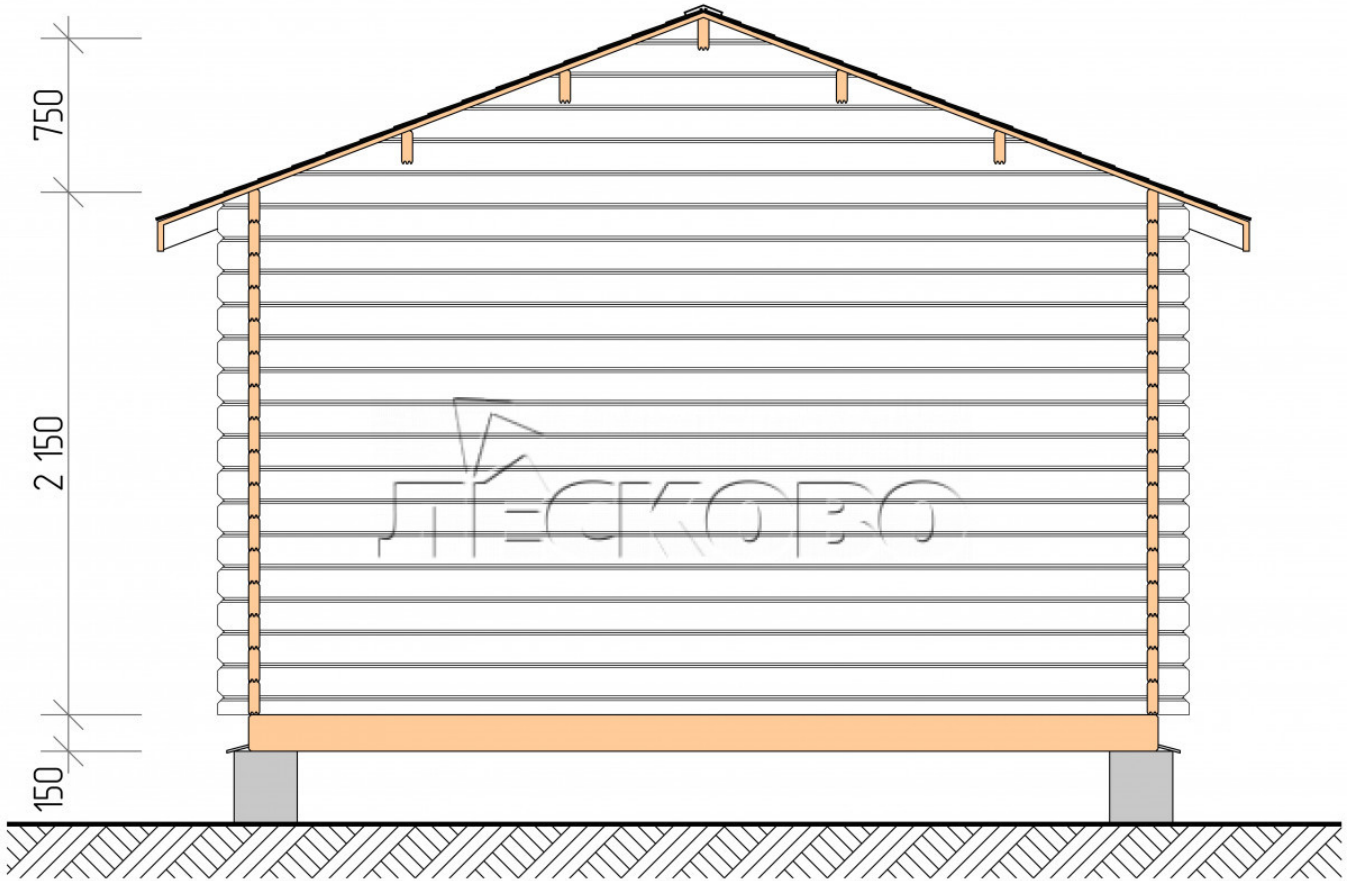

Log Cabin "DSK" series 4×3

Project Dimensions

4 × 3 / 14.8 m²

Full house set

2,588 €

Timber

45 MM

65 MM
+ 599 €

Project planning

4 000

3 000

9,70
M²

4,59
M²

Разрез

House Kit

- Wall kit: 44 × 145mm mini-chamber drying chamber with bowls for the project. The material of the tree is spruce, pine (GOST 8486). Humidity 12-14%. The height of the walls is 2.16 m;
- Logs, lower harness: board 45 × 145 mm chamber drying 10-12%;
- Floors: floorboard 35 mm, Chamber drying;
- Ceiling: imitation of a bar 20 × 135 mm, Chamber drying;
- Wooden windows, glass 4 mm, Single. Treatment with a colorless antiseptic. Hardware;

1.34×0.91 м.1 шт.

- Wooden doors;

0.84×1.885 м.

glass.1 шт.

7. Platbands: dry planed board 20 × 100 mm;

8. Roof: shingles.

9. Skirting board 35 mm.

+7 (927) 738-08-11