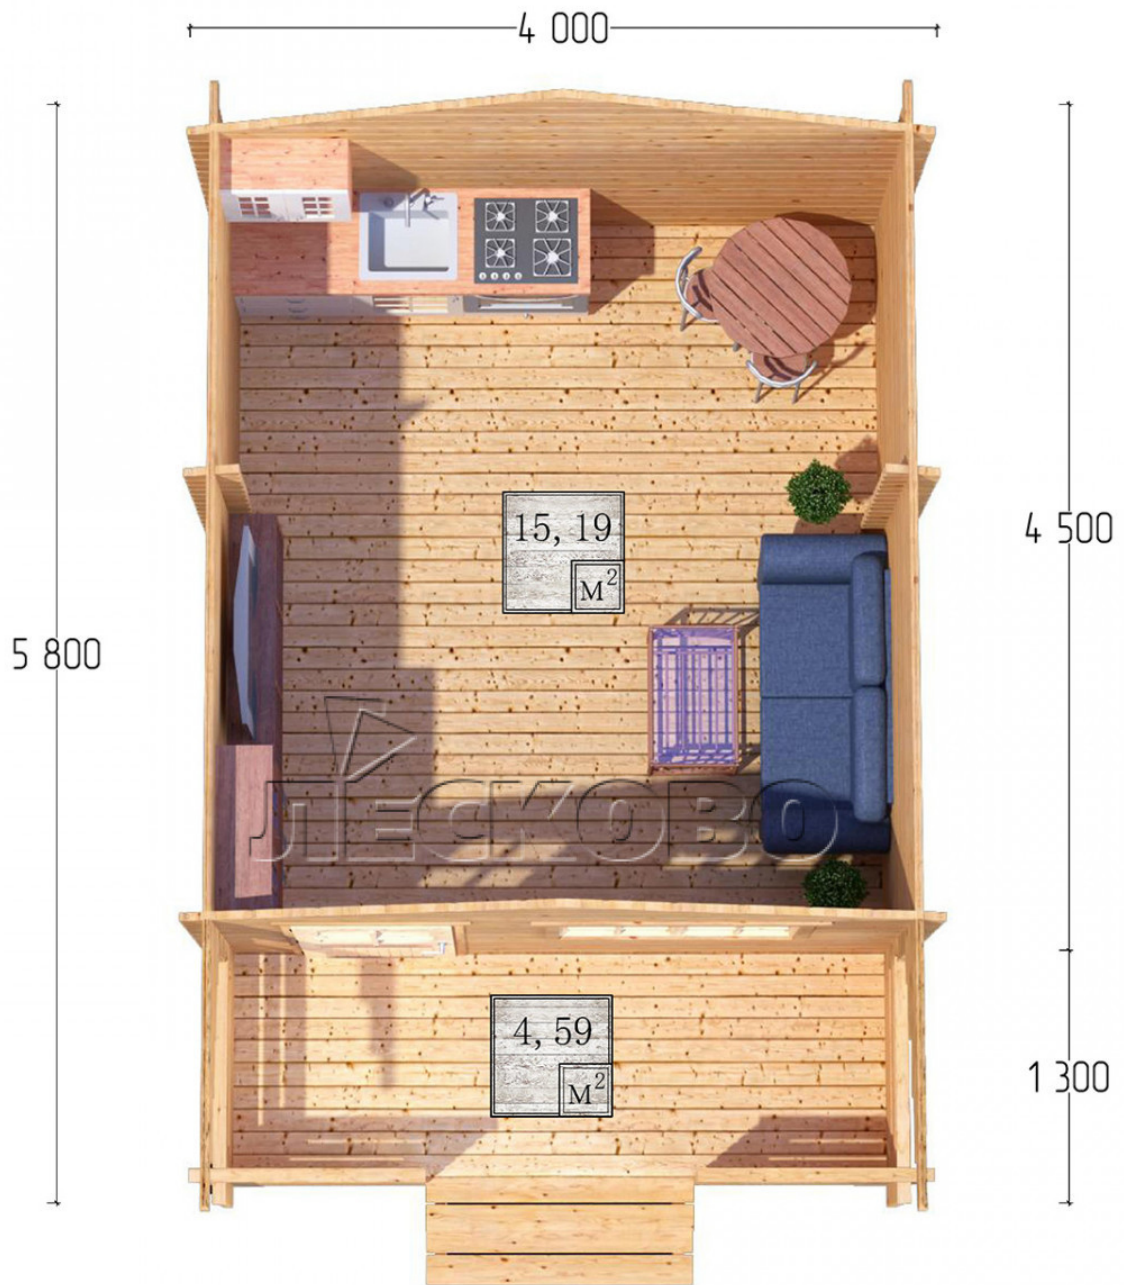

Log Cabin "DSK" series 4×4.5

Project Dimensions

4 × 4.5 / 20.4 m²

Full house set

3,321 €

Timber

45 MM

65 MM
+ 716 €

Project planning

Разрез

House Kit

- Wall kit: 44 × 145mm mini-chamber drying chamber with bowls for the project. The material of the tree is spruce, pine (GOST 8486). Humidity 12-14%. The height of the walls is 2.16 m;
- Logs, lower harness: board 45 × 145 mm chamber drying 10-12%;
- Floors: floorboard 35 mm, Chamber drying;
- Ceiling: imitation of a bar 20 × 135 mm, Chamber drying;
- Wooden windows, glass 4 mm, Single. Treatment with a colorless antiseptic. Hardware;

1.34×0.91 м.2 шт.

- Wooden doors;

0.84×1.885 м.

glass.1 шт.

7. Platbands: dry planed board 20 × 100 mm;

8. Roof: shingles.

9. Skirting board 35 mm.

+7 (927) 738-08-11