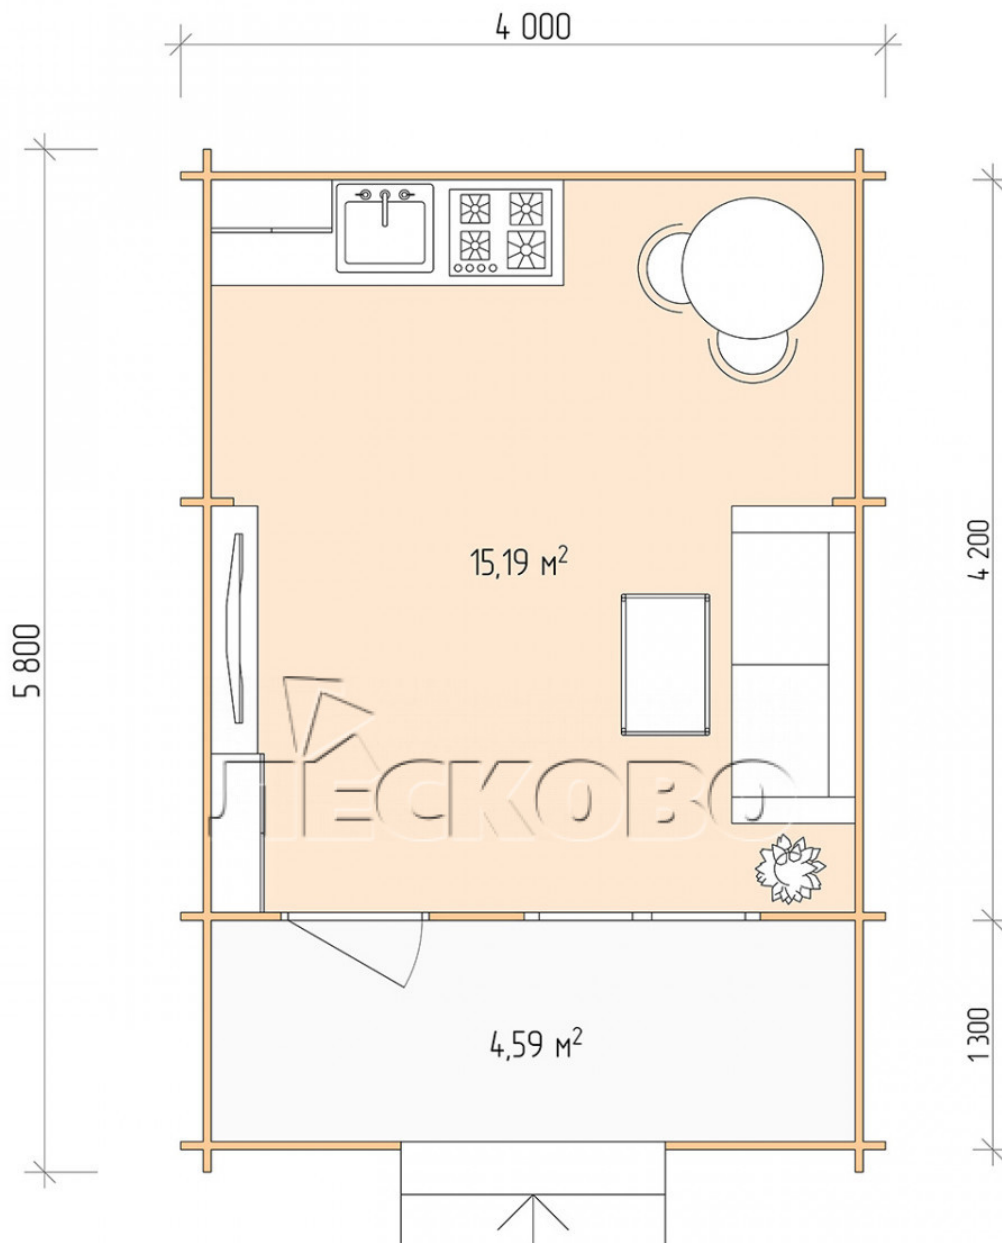

Log Cabin "DSK" series 4×4.5

Project Dimensions

4 × 4.5 / 20.4 m²

Full house set

3,321 €

Timber

45 MM

65 MM
+ 716 €

Project planning

Разрез

House Kit

- Wall kit: 44 × 145mm mini-chamber drying chamber with bowls for the project. The material of the tree is spruce, pine (GOST 8486). Humidity 12-14%. The height of the walls is 2.16 m;
- Logs, lower harness: board 45 × 145 mm chamber drying 10-12%;
- Floors: floorboard 35 mm, Chamber drying;
- Ceiling: imitation of a bar 20 × 135 mm, Chamber drying;
- Wooden windows, glass 4 mm, Single. Treatment with a colorless antiseptic. Hardware;

1.34×0.91 м.2 шт.

- Wooden doors;

0.84×1.885 м.

glass.1 шт.

7. Platbands: dry planed board 20 × 100 mm;

8. Roof: shingles.

9. Skirting board 35 mm.

+7 (927) 738-08-11