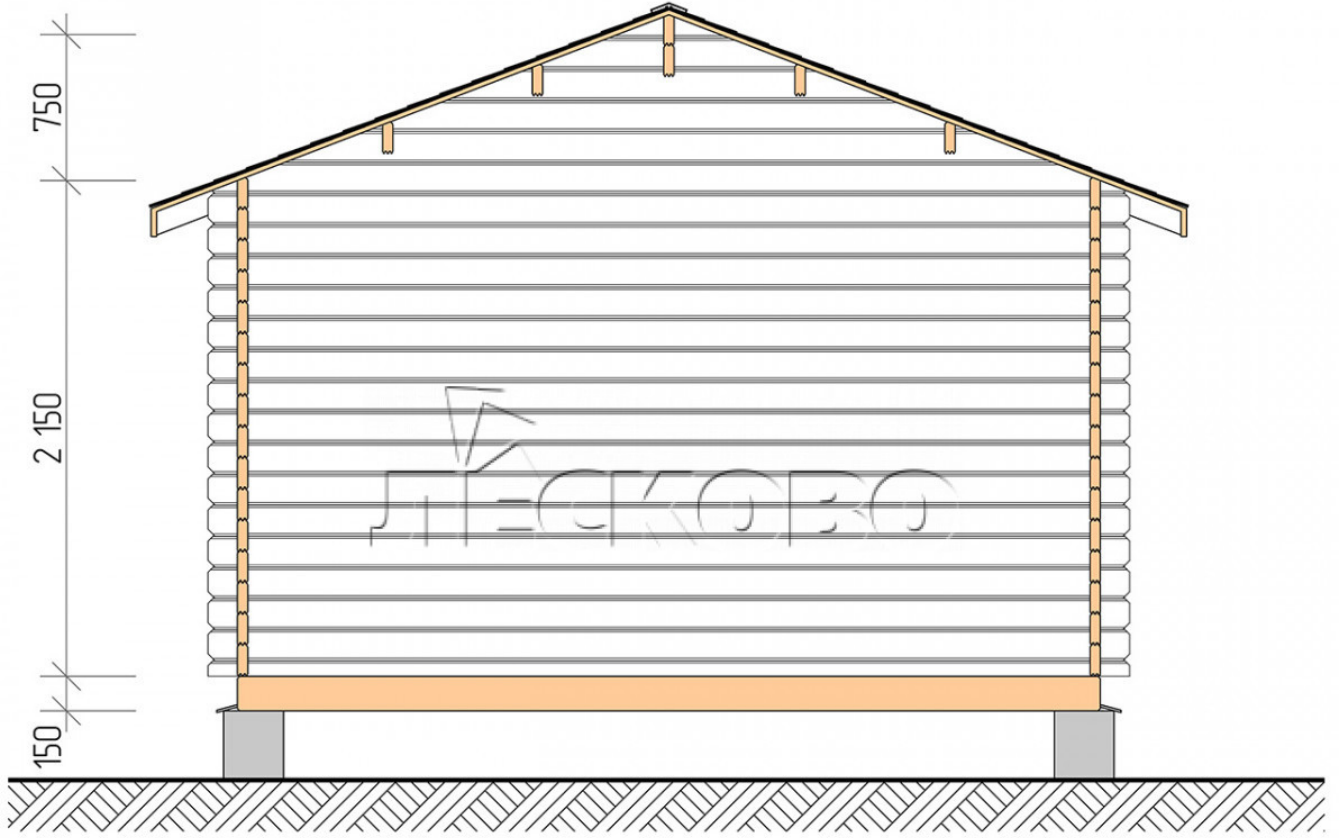

Log Cabin "DSK" series 4×4

Project Dimensions

4 × 4 / 18.5 m²

Full house set

3,006 €

Timber

45 MM

65 MM
+ 666 €

Project planning

Разрез

House Kit

- Wall kit: 44 × 145mm mini-chamber drying chamber with bowls for the project. The material of the tree is spruce, pine (GOST 8486). Humidity 12-14%. The height of the walls is 2.16 m;
- Logs, lower harness: board 45 × 145 mm chamber drying 10-12%;
- Floors: floorboard 35 mm, Chamber drying;
- Ceiling: imitation of a bar 20 × 135 mm, Chamber drying;
- Wooden windows, glass 4 mm, Single. Treatment with a colorless antiseptic. Hardware;

1.34×0.91 м.1 шт.

- Wooden doors;

0.84×1.885 м.

glass.1 шт.

7. Platbands: dry planed board 20 × 100 mm;

8. Roof: shingles.

9. Skirting board 35 mm.

+7 (927) 738-08-11