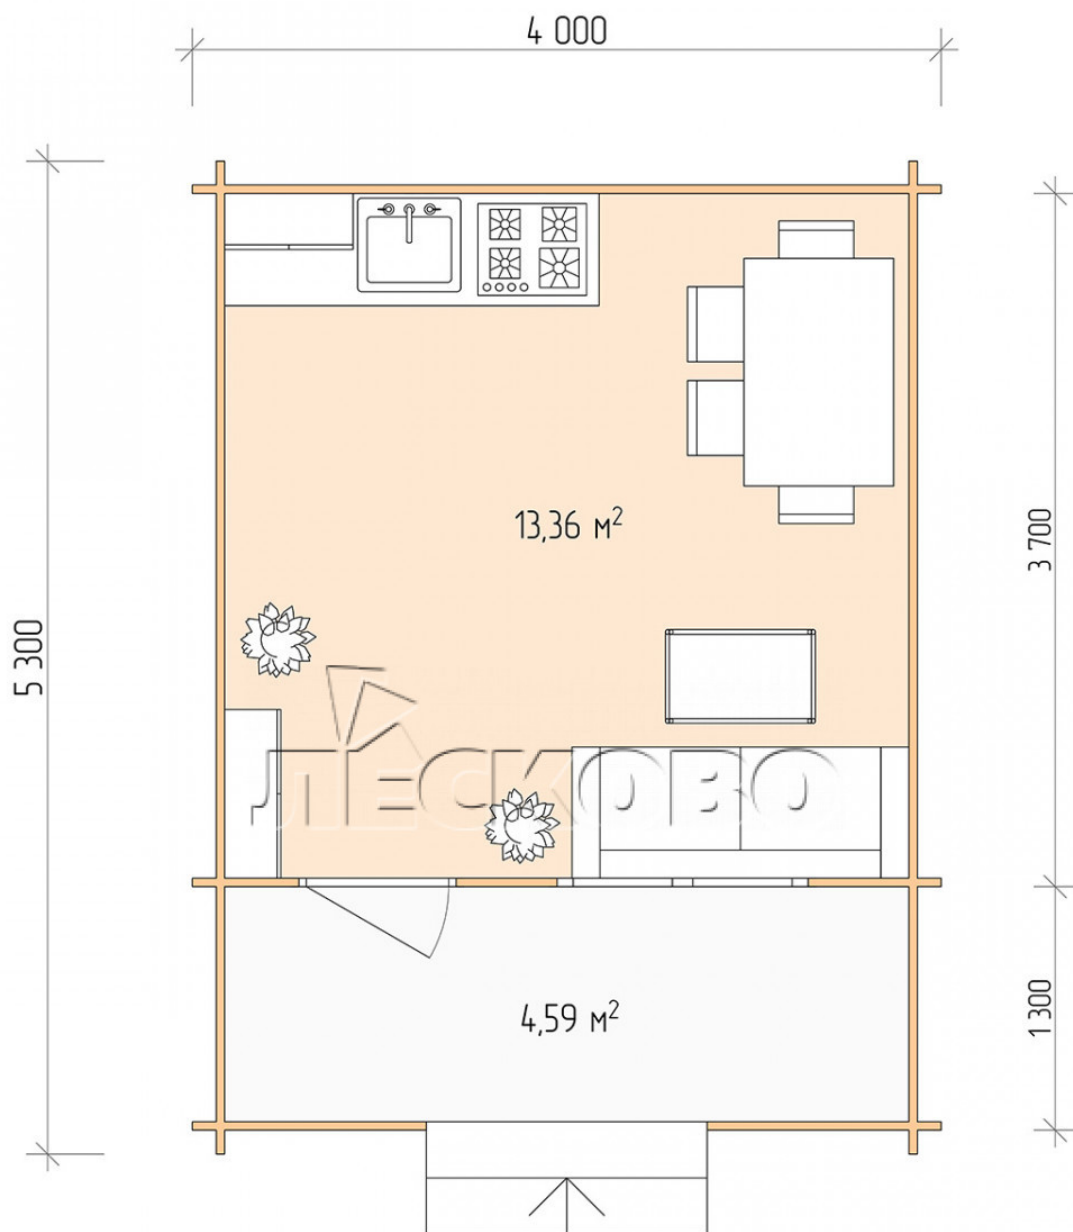

Log Cabin "DSK" series 4×4

Project Dimensions

4 × 4 / 18.5 m²

Full house set

3,006 €

Timber

45 MM

65 MM
+ 666 €

Project planning

Разрез

House Kit

- Wall kit: 44 × 145mm mini-chamber drying chamber with bowls for the project. The material of the tree is spruce, pine (GOST 8486). Humidity 12-14%. The height of the walls is 2.16 m;
- Logs, lower harness: board 45 × 145 mm chamber drying 10-12%;
- Floors: floorboard 35 mm, Chamber drying;
- Ceiling: imitation of a bar 20 × 135 mm, Chamber drying;
- Wooden windows, glass 4 mm, Single. Treatment with a colorless antiseptic. Hardware;

1.34×0.91 м.1 шт.

- Wooden doors;

0.84×1.885 м.

glass.1 шт.

7. Platbands: dry planed board 20 × 100 mm;

8. Roof: shingles.

9. Skirting board 35 mm.

+7 (927) 738-08-11