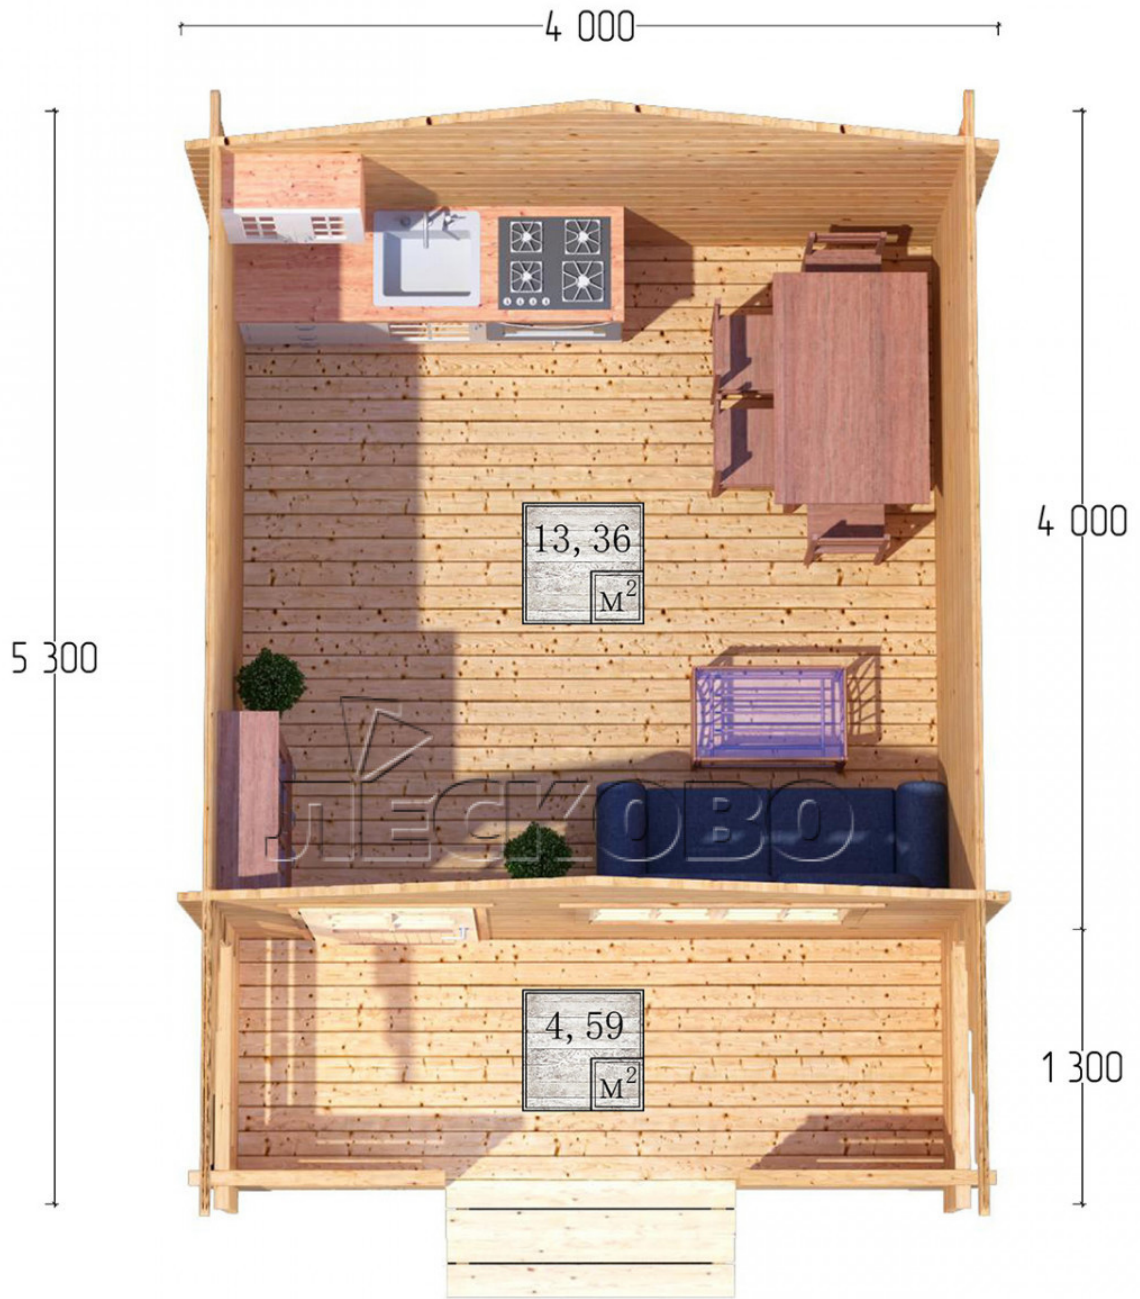

Log Cabin "DSK" series 4×4

Project Dimensions

4 × 4 / 18.5 m²

Full house set

3,006 €

Timber

45 MM

65 MM
+ 666 €

Project planning

Разрез

House Kit

- Wall kit: 44 × 145mm mini-chamber drying chamber with bowls for the project. The material of the tree is spruce, pine (GOST 8486). Humidity 12-14%. The height of the walls is 2.16 m;
- Logs, lower harness: board 45 × 145 mm chamber drying 10-12%;
- Floors: floorboard 35 mm, Chamber drying;
- Ceiling: imitation of a bar 20 × 135 mm, Chamber drying;
- Wooden windows, glass 4 mm, Single. Treatment with a colorless antiseptic. Hardware;

1.34×0.91 м.1 шт.

- Wooden doors;

0.84×1.885 м.

glass.1 шт.

7. Platbands: dry planed board 20 × 100 mm;

8. Roof: shingles.

9. Skirting board 35 mm.

+7 (927) 738-08-11