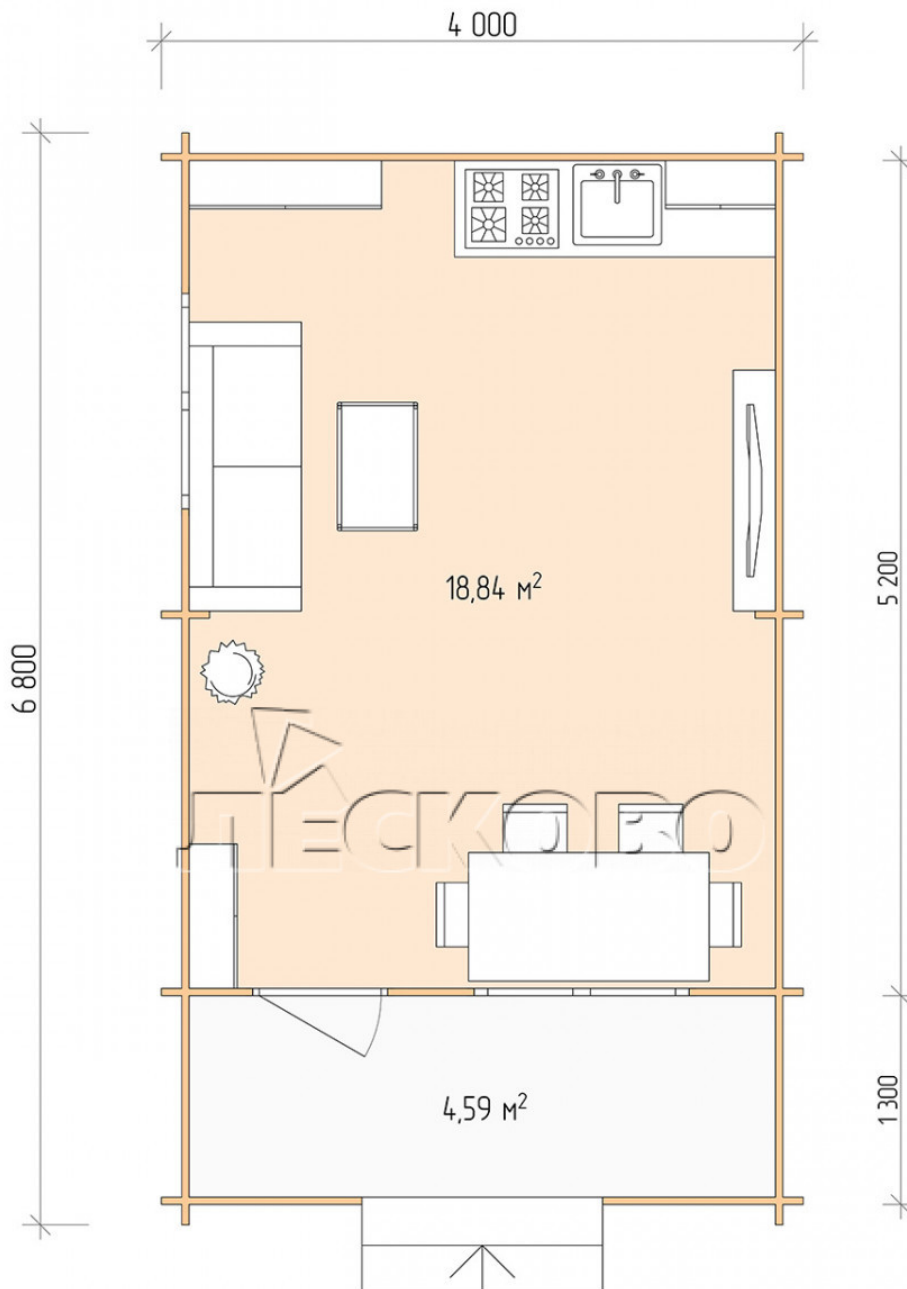

Log Cabin "DSK" series 4×5.5

Project Dimensions

4 × 5.5 / 24 m²

Full house set

3,794 €

Timber

45 MM

65 MM
+ 813 €

Project planning

Разрез

House Kit

- Wall kit: 44 × 145mm mini-chamber drying chamber with bowls for the project. The material of the tree is spruce, pine (GOST 8486). Humidity 12-14%. The height of the walls is 2.16 m;
- Logs, lower harness: board 45 × 145 mm chamber drying 10-12%;
- Floors: floorboard 35 mm, Chamber drying;
- Ceiling: imitation of a bar 20 × 135 mm, Chamber drying;
- Wooden windows, glass 4 mm, Single. Treatment with a colorless antiseptic. Hardware;

1.34×0.91 м.2 шт.

- Wooden doors;

0.84×1.885 м.

glass.1 шт.

7. Platbands: dry planed board 20 × 100 mm;

8. Roof: shingles.

9. Skirting board 35 mm.

+7 (927) 738-08-11