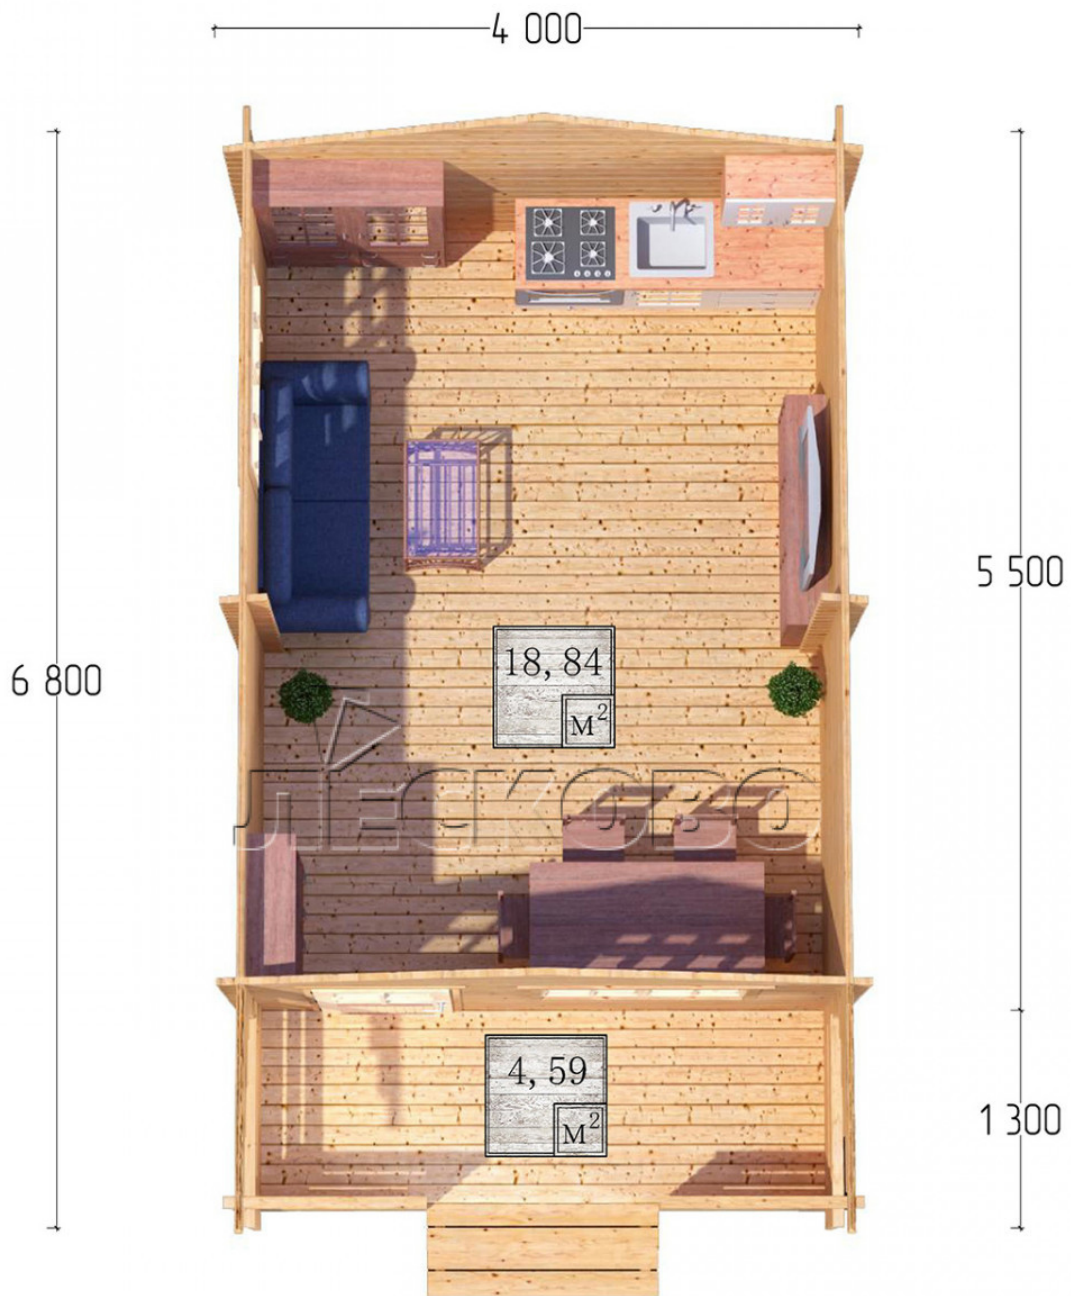

Log Cabin "DSK" series 4×5.5

Project Dimensions

4 × 5.5 / 24 m²

Full house set

3,794 €

Timber

45 MM

65 MM
+ 813 €

Project planning

Разрез

House Kit

- Wall kit: 44 × 145mm mini-chamber drying chamber with bowls for the project. The material of the tree is spruce, pine (GOST 8486). Humidity 12-14%. The height of the walls is 2.16 m;
- Logs, lower harness: board 45 × 145 mm chamber drying 10-12%;
- Floors: floorboard 35 mm, Chamber drying;
- Ceiling: imitation of a bar 20 × 135 mm, Chamber drying;
- Wooden windows, glass 4 mm, Single. Treatment with a colorless antiseptic. Hardware;

1.34×0.91 м.2 шт.

- Wooden doors;

0.84×1.885 м.

glass.1 шт.

7. Platbands: dry planed board 20 × 100 mm;

8. Roof: shingles.

9. Skirting board 35 mm.

+7 (927) 738-08-11