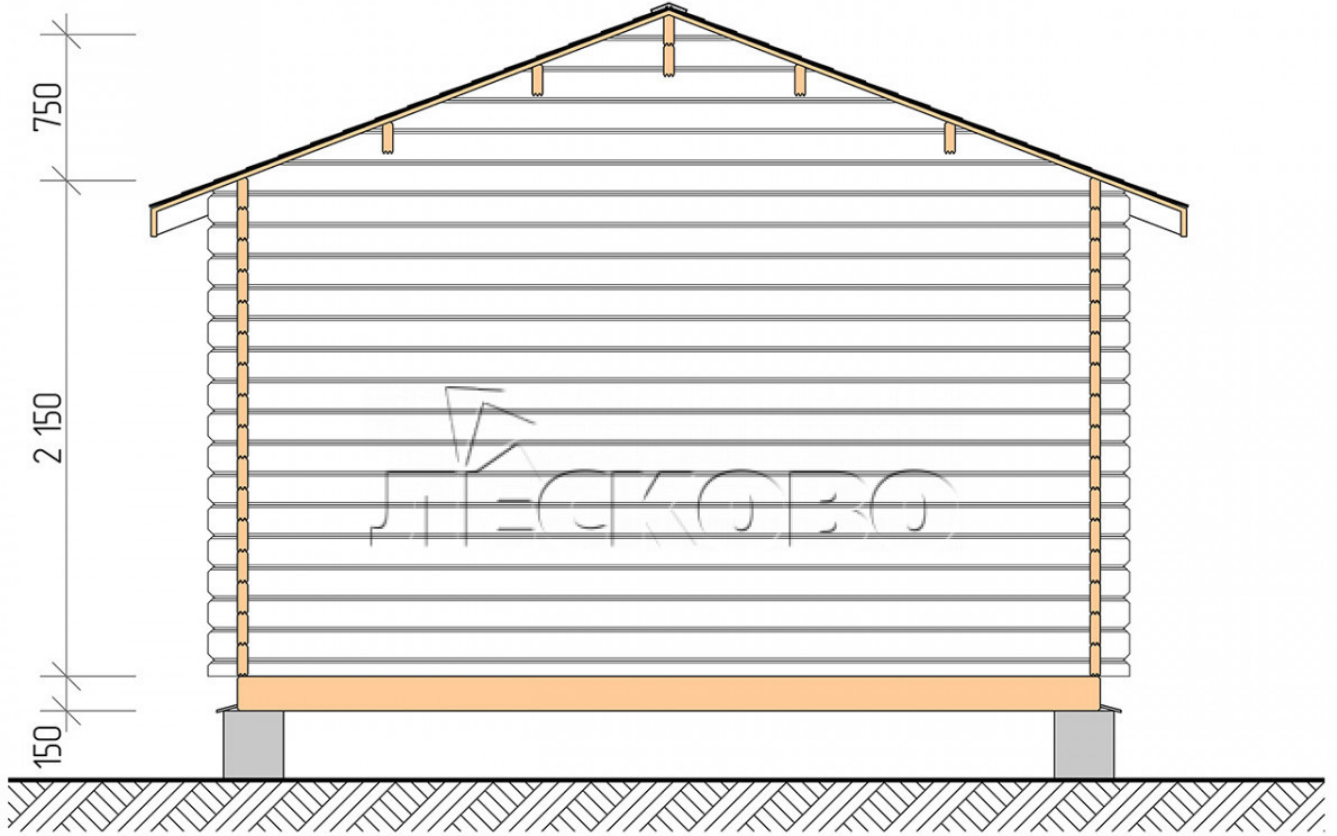

Log Cabin "DSK" series 4×5.5

Project Dimensions

4 × 5.5 / 24 m²

Full house set

3,794 €

Timber

45 MM

65 MM
+ 813 €

Project planning

Разрез

House Kit

- Wall kit: 44 × 145mm mini-chamber drying chamber with bowls for the project. The material of the tree is spruce, pine (GOST 8486). Humidity 12-14%. The height of the walls is 2.16 m;
- Logs, lower harness: board 45 × 145 mm chamber drying 10-12%;
- Floors: floorboard 35 mm, Chamber drying;
- Ceiling: imitation of a bar 20 × 135 mm, Chamber drying;
- Wooden windows, glass 4 mm, Single. Treatment with a colorless antiseptic. Hardware;

1.34×0.91 м.2 шт.

- Wooden doors;

0.84×1.885 м.

glass.1 шт.

7. Platbands: dry planed board 20 × 100 mm;

8. Roof: shingles.

9. Skirting board 35 mm.

+7 (927) 738-08-11