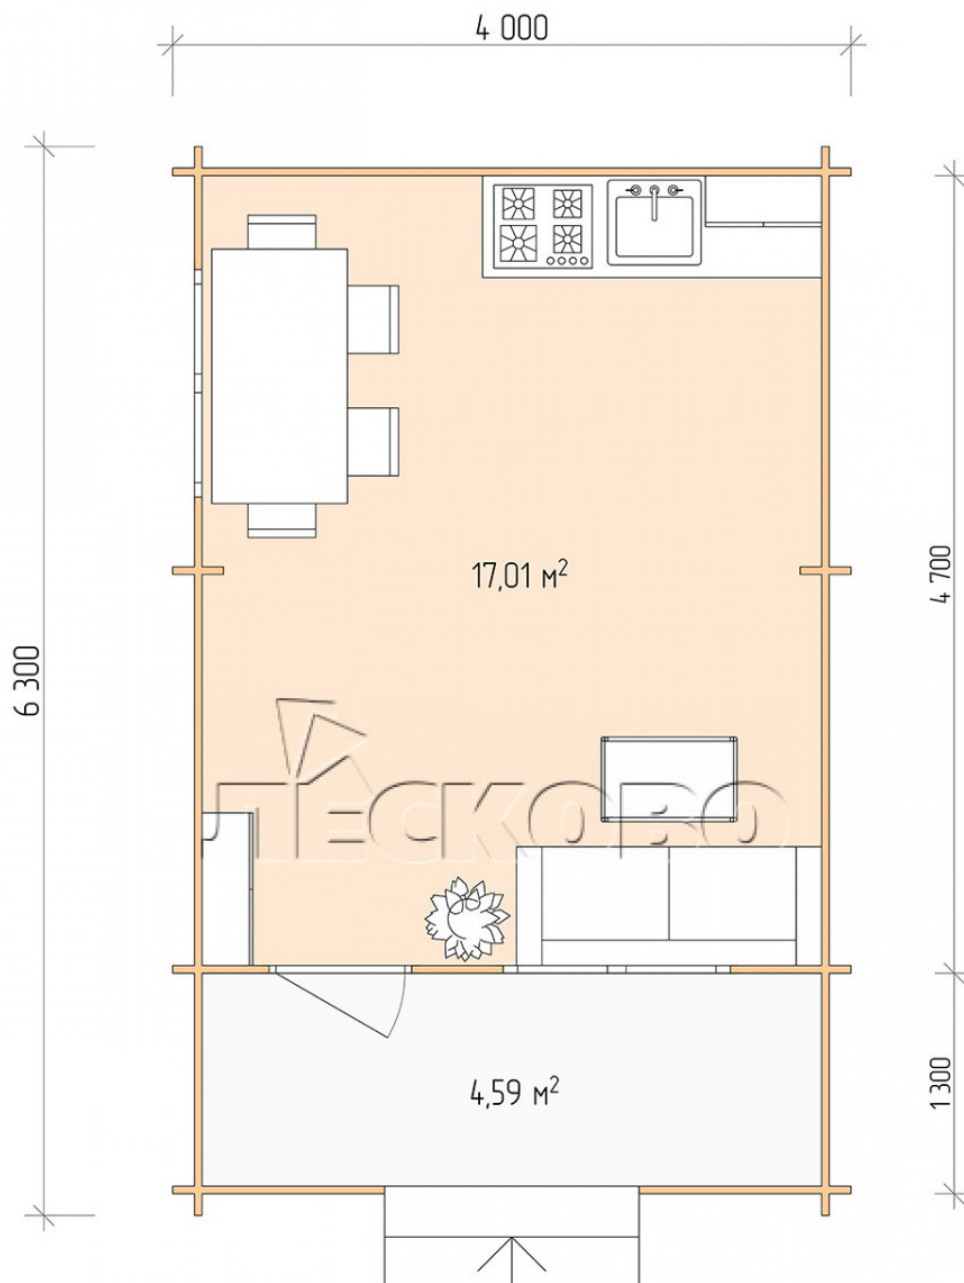

Log Cabin "DSK" series 4x5

Project Dimensions

4 × 5 / 22.2 m²

Full house set

3,554 €

Timber

45 mm

65 mm
+ 770 €

Project planning

Разрез

House Kit

- Wall kit: 44 × 145mm mini-chamber drying chamber with bowls for the project. The material of the tree is spruce, pine (GOST 8486). Humidity 12-14%. The height of the walls is 2.16 m;
- Logs, lower harness: board 45 × 145 mm chamber drying 10-12%;
- Floors: floorboard 35 mm, Chamber drying;
- Ceiling: imitation of a bar 20 × 135 mm, Chamber drying;
- Wooden windows, glass 4 mm, Single. Treatment with a colorless antiseptic. Hardware;

1.34×0.91 м.2 шт.

- Wooden doors;

0.84×1.885 м.

glass.1 шт.

7. Platbands: dry planed board 20 × 100 mm;

8. Roof: shingles.

9. Skirting board 35 mm.

+7 (927) 738-08-11