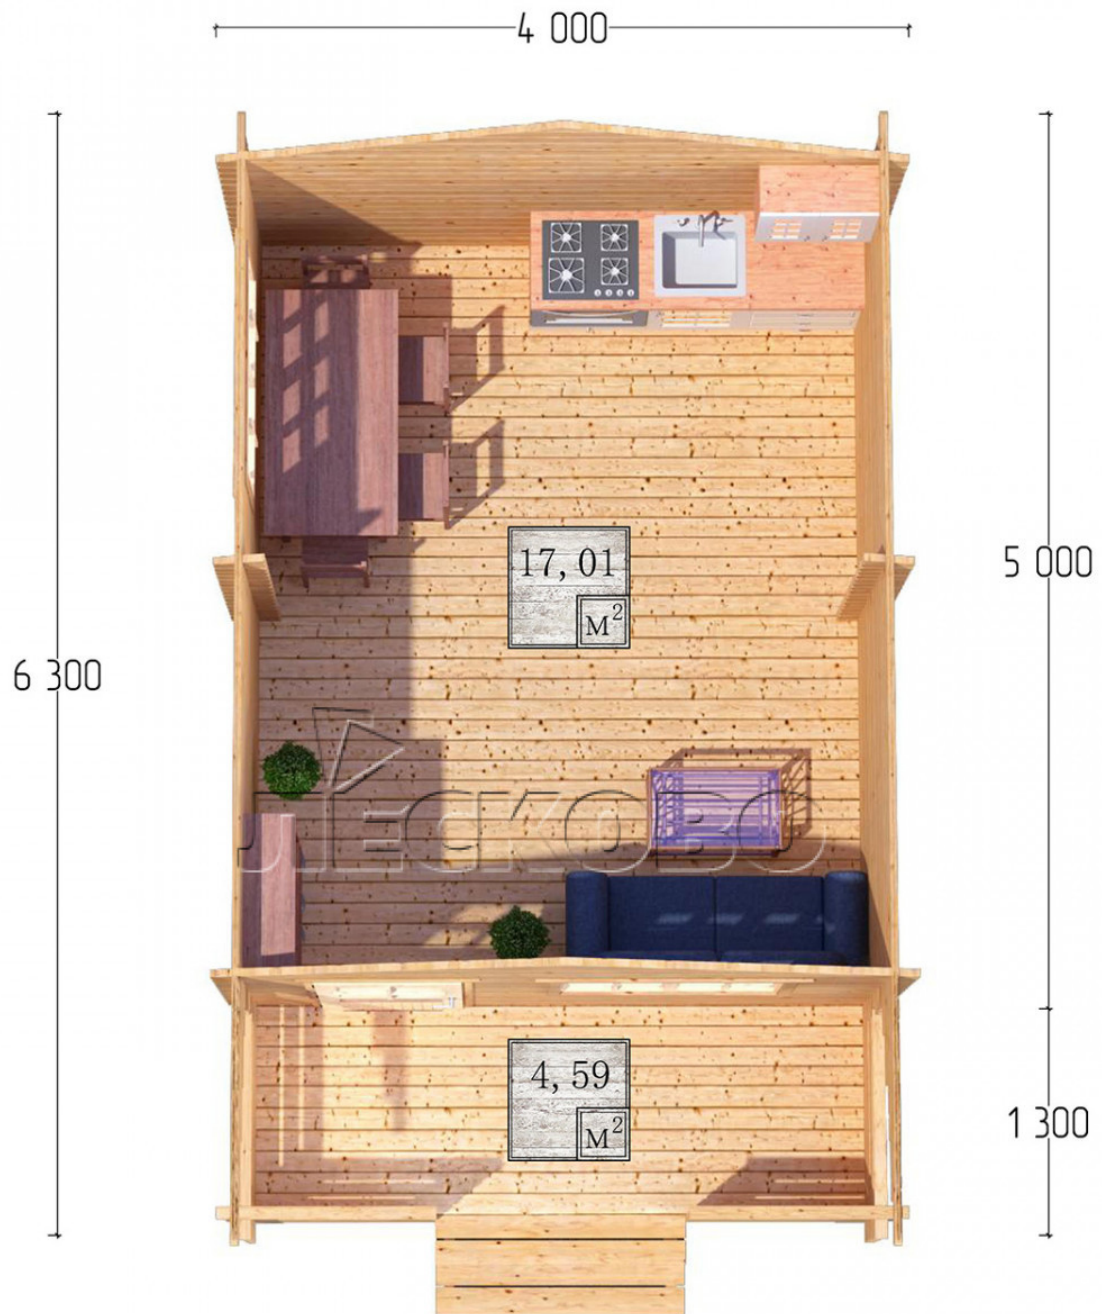

Log Cabin "DSK" series 4x5

Project Dimensions

4 × 5 / 22.2 m²

Full house set

3,554 €

Timber

45 mm

65 mm
+ 770 €

Project planning

Разрез

House Kit

- Wall kit: 44 × 145mm mini-chamber drying chamber with bowls for the project. The material of the tree is spruce, pine (GOST 8486). Humidity 12-14%. The height of the walls is 2.16 m;
- Logs, lower harness: board 45 × 145 mm chamber drying 10-12%;
- Floors: floorboard 35 mm, Chamber drying;
- Ceiling: imitation of a bar 20 × 135 mm, Chamber drying;
- Wooden windows, glass 4 mm, Single. Treatment with a colorless antiseptic. Hardware;

1.34×0.91 м.2 шт.

- Wooden doors;

0.84×1.885 м.

glass.1 шт.

7. Platbands: dry planed board 20 × 100 mm;

8. Roof: shingles.

9. Skirting board 35 mm.

+7 (927) 738-08-11