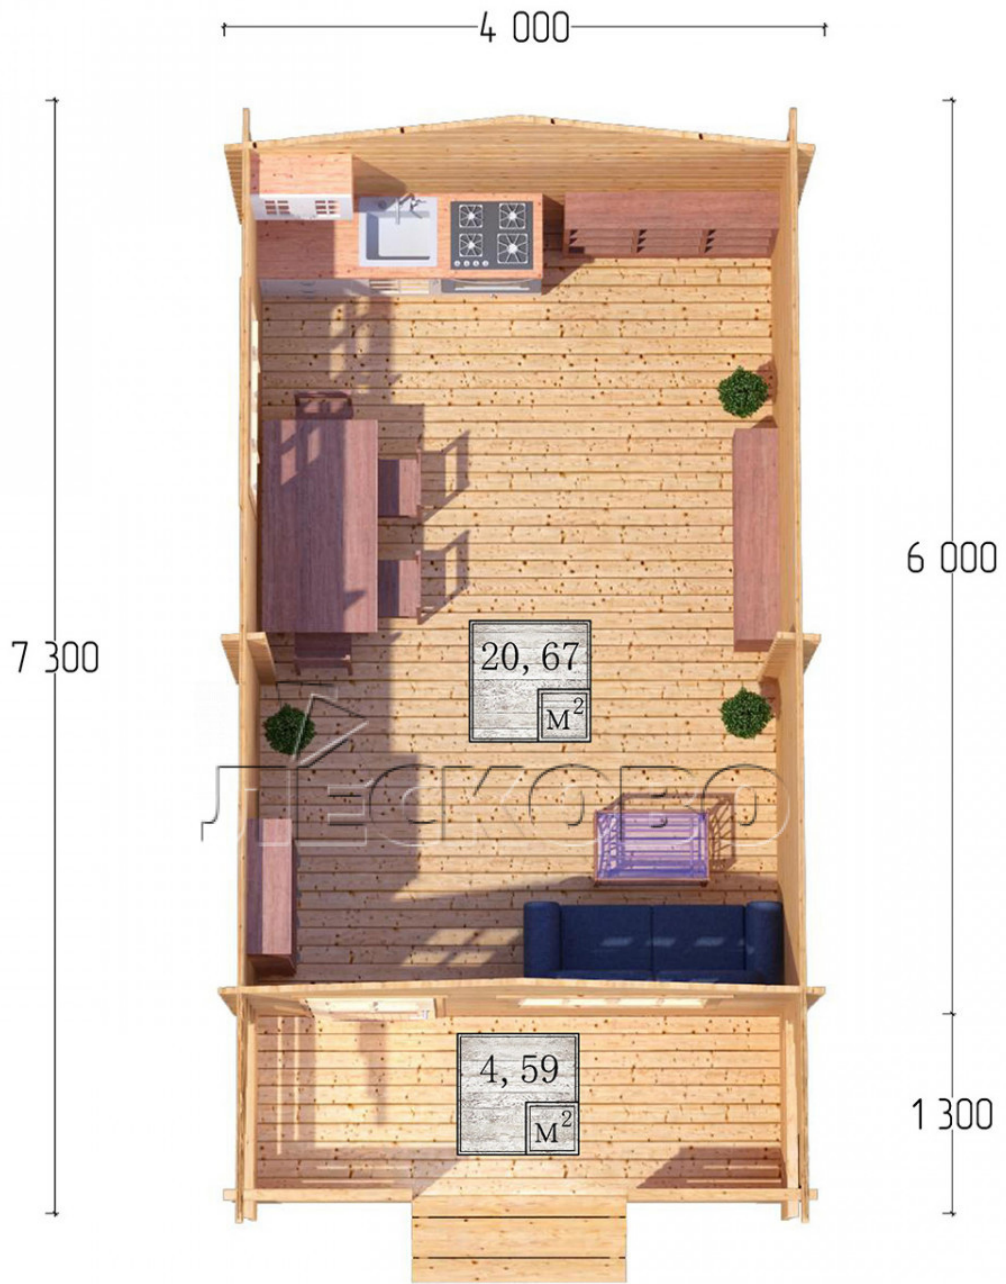

Log Cabin "DSK" series 4×6

Project Dimensions

4 × 6 / 25.9 m²

Full house set

3,925 €

Timber

45 MM

65 MM
+ 855 €

Project planning

Разрез

House Kit

- Wall kit: 44 × 145mm mini-chamber drying chamber with bowls for the project. The material of the tree is spruce, pine (GOST 8486). Humidity 12-14%. The height of the walls is 2.16 m;
- Logs, lower harness: board 45 × 145 mm chamber drying 10-12%;
- Floors: floorboard 35 mm, Chamber drying;
- Ceiling: imitation of a bar 20 × 135 mm, Chamber drying;
- Wooden windows, glass 4 mm, Single. Treatment with a colorless antiseptic. Hardware;

1.34×0.91 м.2 шт.

- Wooden doors;

0.84×1.885 м.

glass.1 шт.

7. Platbands: dry planed board 20 × 100 mm;

8. Roof: shingles.

9. Skirting board 35 mm.

+7 (927) 738-08-11