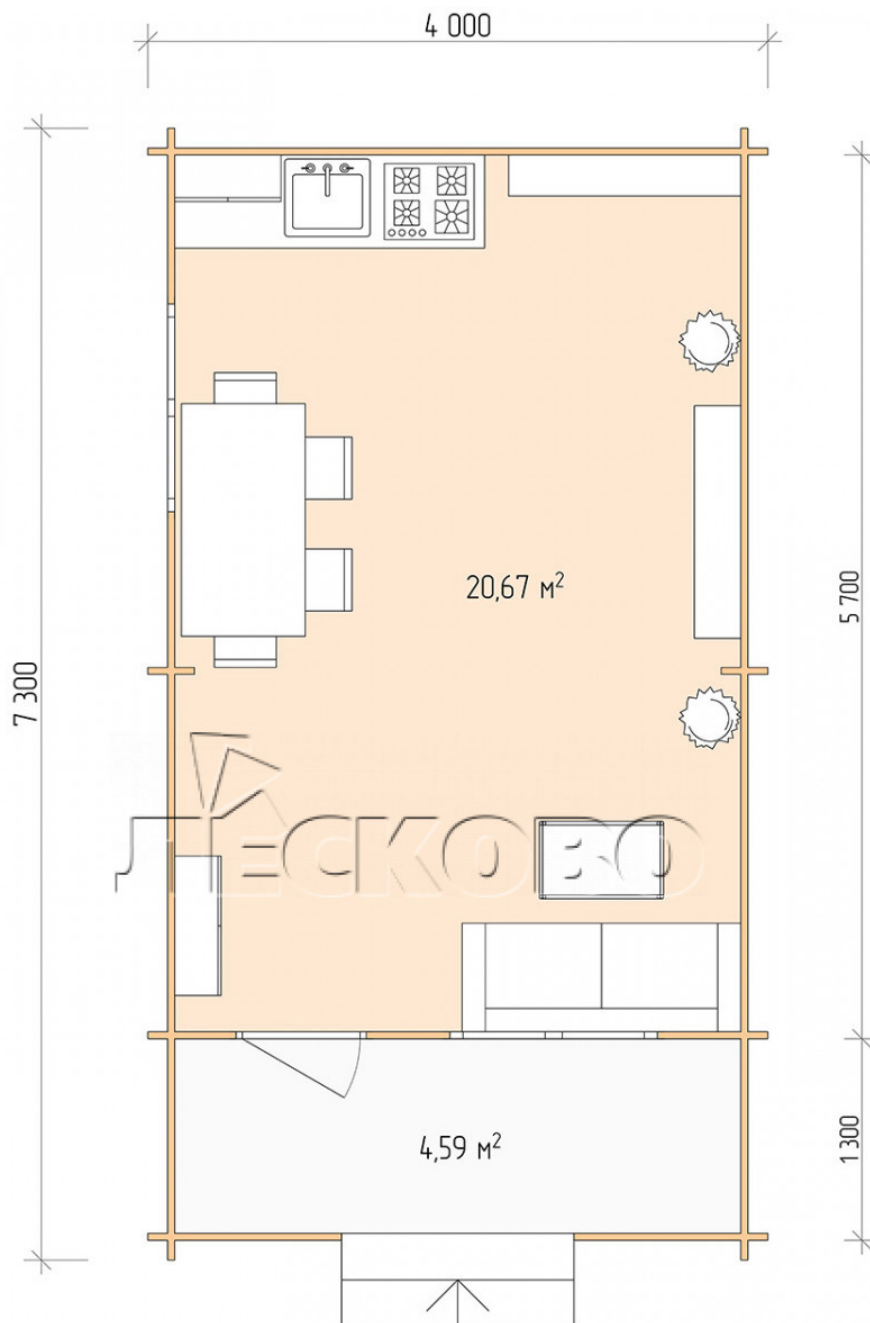

Log Cabin "DSK" series 4×6

Project Dimensions

4 × 6 / 25.9 m²

Full house set

3,925 €

Timber

45 MM

65 MM
+ 855 €

Project planning

Разрез

House Kit

- Wall kit: 44 × 145mm mini-chamber drying chamber with bowls for the project. The material of the tree is spruce, pine (GOST 8486). Humidity 12-14%. The height of the walls is 2.16 m;
- Logs, lower harness: board 45 × 145 mm chamber drying 10-12%;
- Floors: floorboard 35 mm, Chamber drying;
- Ceiling: imitation of a bar 20 × 135 mm, Chamber drying;
- Wooden windows, glass 4 mm, Single. Treatment with a colorless antiseptic. Hardware;

1.34×0.91 м.2 шт.

- Wooden doors;

0.84×1.885 м.

glass.1 шт.

7. Platbands: dry planed board 20 × 100 mm;

8. Roof: shingles.

9. Skirting board 35 mm.

+7 (927) 738-08-11