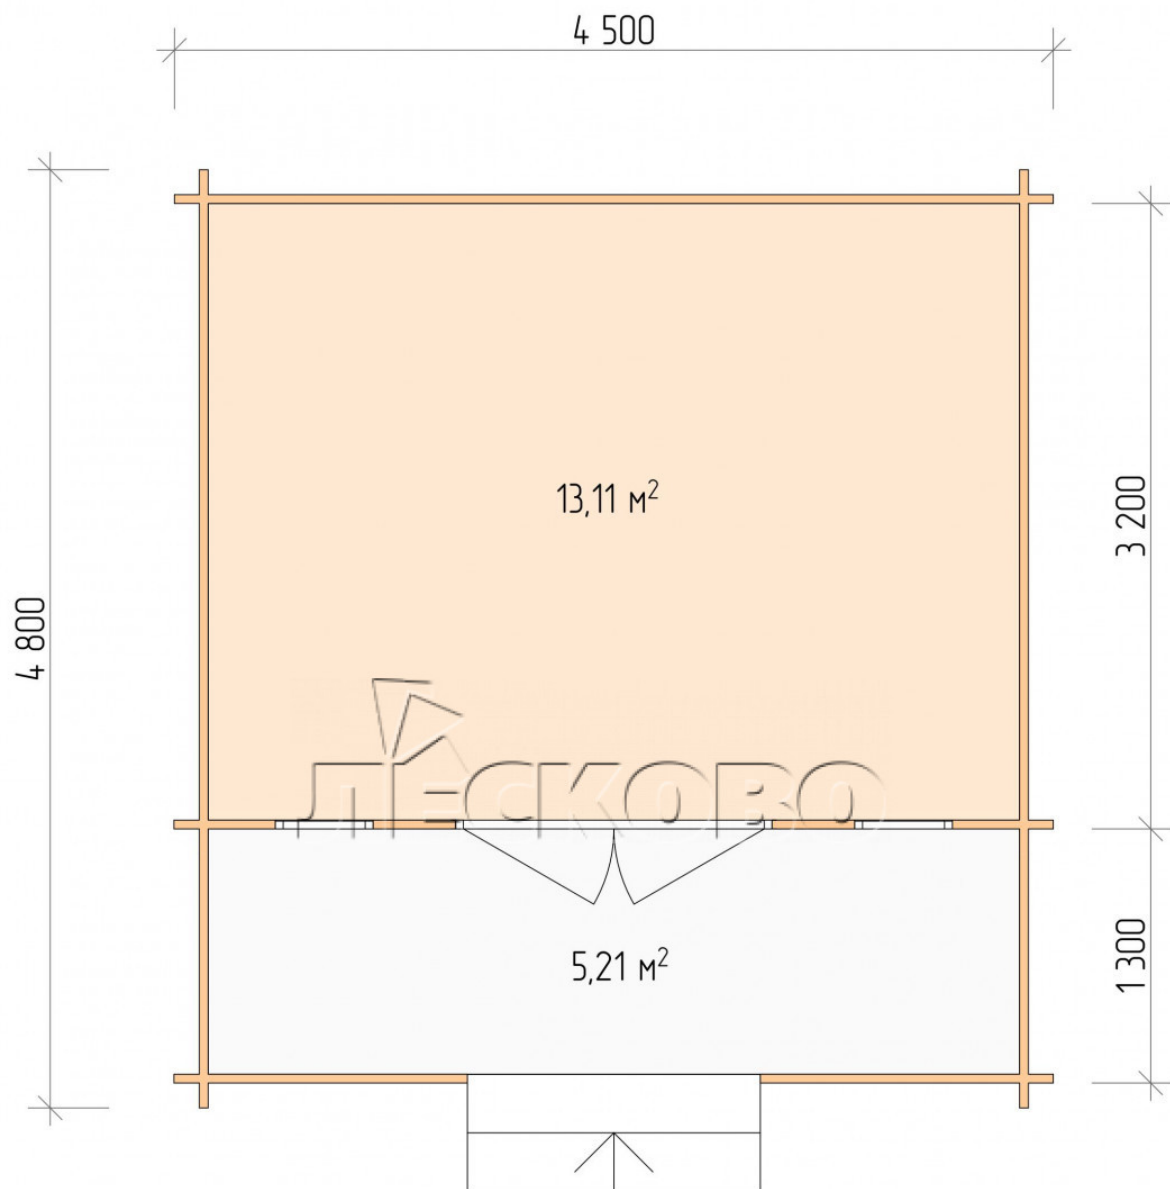

Log Cabin "DSK" series 4.5×3.5

Project Dimensions

4.5 × 3.5 / 18.9 m²

Full house set

3,149 €

Timber

45 MM

65 MM
+ 632 €

Project planning

4 500

3 500

13, 11
M²

5, 21
M²

Разрез

House Kit

- Wall kit: 44 × 145mm mini-chamber drying chamber with bowls for the project. The material of the tree is spruce, pine (GOST 8486). Humidity 12-14%. The height of the walls is 2.16 m;
- Logs, lower harness: board 45 × 145 mm chamber drying 10-12%;
- Floors: floorboard 35 mm, Chamber drying;
- Ceiling: imitation of a bar 20 × 135 mm, Chamber drying;
- Wooden windows, glass 4 mm, Single. Treatment with a colorless antiseptic. Hardware;

0.42×1.885 м.2 шт.

- Wooden doors;

1.62×1.885 м.1 шт.

7. Platbands: dry planed board 20 × 100 mm;

8. Roof: shingles.

9. Skirting board 35 mm.

+7 (927) 738-08-11

г. Самара, ул. Дачная, д. 28, оф. 7